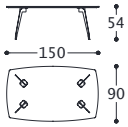

JIMMY 3

tavolino/small table/table/Couchtisch

designed by Castello Lagravinese Studio

1JI3TAVRH

1JI3TAVRM

1JI3TAVRL

1JI3TAVQ120H

1JI3TAVQ120M