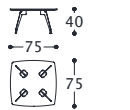

1JI3TAVQ75M