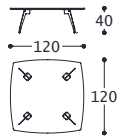

JIMMY 3

tavolino/small table/table/Couchtisch

designed by Castello Lagravinese Studio

1JI3TAVRH

1JI3TAVRM

1JI3TAVRL

1JI3TAVQ120H

1JI3TAVQ120M