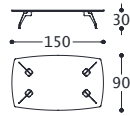

JIMMY 3

tavolino/small table/table/Couchtisch

designed by Castello Lagravinese Studio

1JI3TAVRH

1JI3TAVRM

1JI3TAVRL

1JI3TAVQ120H

1JI3TAVQ120M