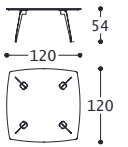

JIMMY 3

tavolino/small table/table/Couchtisch

designed by Castello Lagravinese Studio

1JI3TAVRH

1JI3TAVRM

1JI3TAVRL

1JI3TAVQ120H

1JI3TAVQ120M