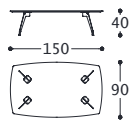

JIMMY 3

tavolino/small table/table/Couchtisch

designed by Castello Lagravinese Studio

1JI3TAVRH

1JI3TAVRM

1JI3TAVRL

1JI3TAVQ120H

1JI3TAVQ120M