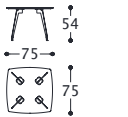

1JI3TAVQ75H