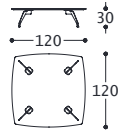

JIMMY 3

tavolino/small table/table/Couchtisch

designed by Castello Lagravinese Studio

1JI3TAVRH

1JI3TAVRM

1JI3TAVRL

1JI3TAVQ120H

1JI3TAVQ120M