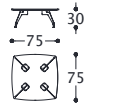

1JI3TAVQ75L