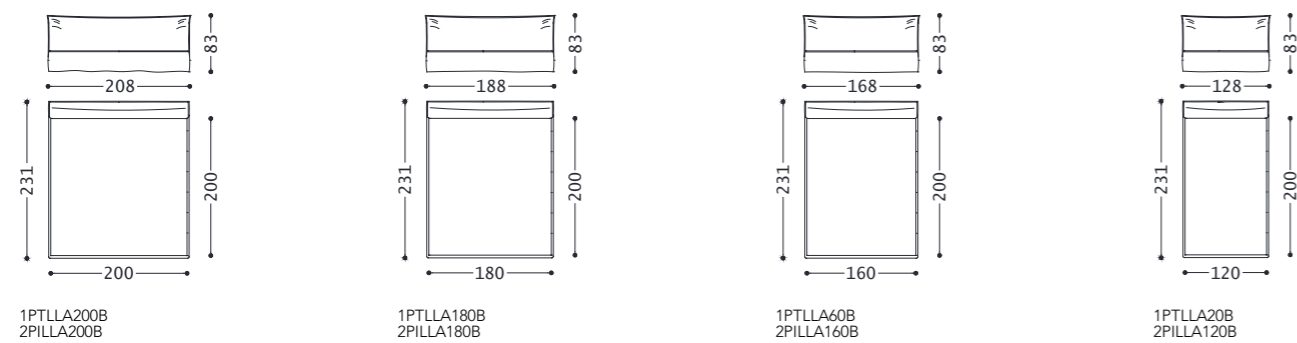

SENZA DOGHE/WITHOUT SLATS/SANS LATTES/OHNE LATTENROST