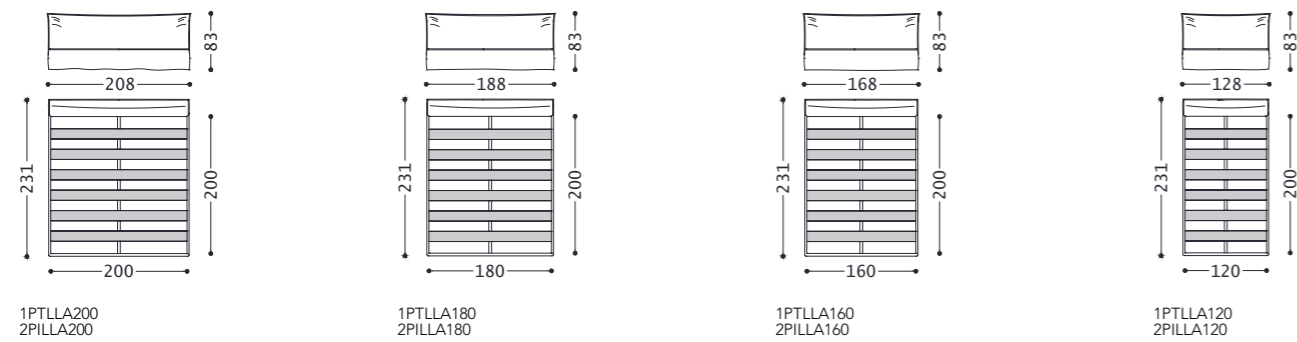

PITAGORA letto/bed/lit/Bett

designed and dressed by Golden Young Studio

PITAGORA 2 letto/bed/lit/Bett

Versione senza gonna/version without flowing cut/version sans jupe/Version ohne Rock
Cod.: PL2

Cod. Tessuto/fabric/tissu/Stoff: 1
Cod. Pelle/leather/cuir/Leder: 2

CON DOGHE/WITH SLATS/À LATTES/MIT LATTENROST