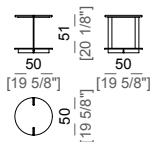

Small table
Tavolino

Structure: metal, finishes titanium or black nickel or varnished micaceous brown.

Top: "Niveo white" or "Arabesque grey" marble.

Lower top of console and side table ø 50 cm: tempered smoked glass.

Struttura: metallo, finiture: titanio o black nickel oppure verniciato marrone micaceo.

Piano: marmo "Niveo white" o "Arabesque grey".

Piano inferiore console e servetto ø 50 cm: vetro temperato colore fumé.

Small table
Tavolino

5704101