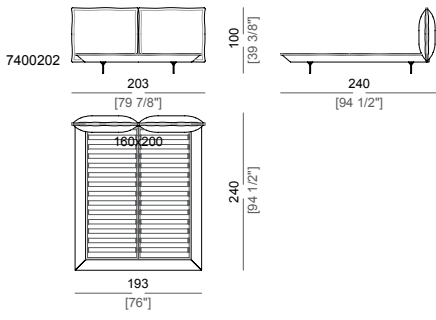

Bed
Letto

Bed
Letto

Bed (US King Size)
Letto (US King Size)