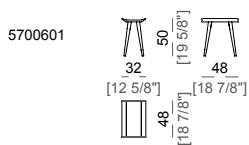

Small table Tavolino