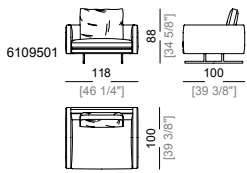

**Springing:** elastic belts.

**Seat height:** 40 cm

**Arm height:** 62 cm

**Feet:** metal finish black nickel or varnished micaceous brown or oxy grey, h.16 cm

**On request feet can be supplied 4 cm higher by using spacers that may be at sight.**

**Central unit with right or left pouf**  
Centrale con pouf dx o sx

**Chaise-longue with right or left short arm**  
Chaise longue dx o sx

**Dormeuse**  
Dormeuse

**Armchair**  
Poltrona

**Pouf**  
Pouf

**Composition A**  
Composizione A

**Composition B**  
Composizione B

**Composition C**  
Composizione C