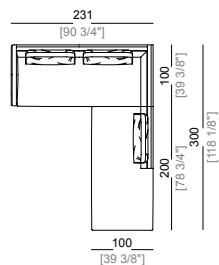

**Springing:** elastic belts.

**Seat height:** 40 cm

**Arm height:** 62 cm

**Feet:** metal finish black nickel or varnished micaceous brown or oxy grey, h.16 cm

**On request feet can be supplied 4 cm higher by using spacers that may be at sight.**

**Central unit with right or left pouf**  
Centrale con pouf dx o sx

**Chaise-longue with right or left short arm**  
Chaise longue dx o sx

**Dormeuse**  
Dormeuse

**Armchair**  
Poltrona

**Pouf**  
Pouf

**Composition A**  
Composizione A

**Composition B**  
Composizione B

**Composition C**  
Composizione C