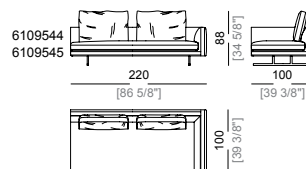

**Springing:** elastic belts.

**Seat height:** 40 cm

**Arm height:** 62 cm

**Feet:** metal finish black nickel or varnished micaceous brown or oxy grey, h.16 cm

**On request feet can be supplied 4 cm higher by using spacers that may be at sight.**

**Sofa**  
Divano

**Right or left unit**  
Laterale dx o sx

**Central unit**  
Centrale

**Right or left corner sofa**  
Divano angolare

**Right or left corner unit**  
Laterale angolare dx o sx

**Unit with right or left pouf**  
Laterale con pouf dx o sx