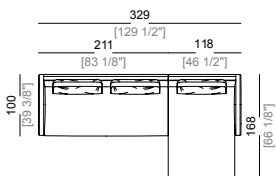

**Springing:** elastic belts.

**Seat height:** 40 cm

**Arm height:** 62 cm

**Feet:** metal finish black nickel or varnished micaceous brown or oxy grey, h.16 cm

**On request feet can be supplied 4 cm higher by using spacers that may be at sight.**

**Central unit with right or left pouf**  
Centrale con pouf dx o sx

**Chaise-longue with right or left short arm**  
Chaise longue dx o sx

**Dormeuse**  
Dormeuse

**Armchair**  
Poltrona

**Pouf**  
Pouf

**Composition A**  
Composizione A

**Composition B**  
Composizione B

**Composition C**  
Composizione C