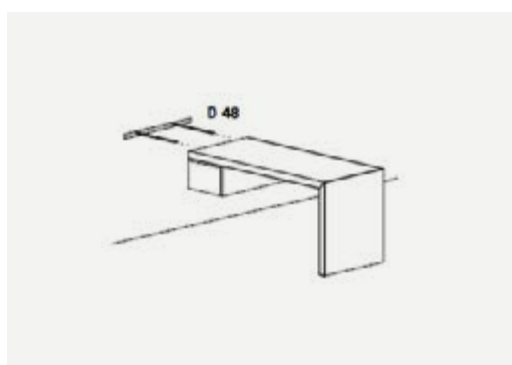

05

05
scrivania con staffe a muro,
EN desk with wall support