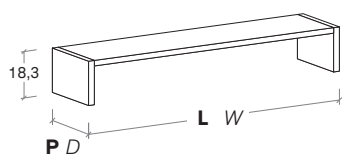

**ALTEZZE**  
HEIGHTS

Altezza comprensiva di piedino regolabile.  
Height includes adjustable foot.

**LARGHEZZE**  
WIDTHS**PROFONDITÀ**  
DEPTHS

**Mensole COVER UP Sp. 2,2 cm**  
COVER UP shelves 2,2 cm thick

**misure L x P cm**  
dimensions W x D cm  
**42,8/57,8/87,8 x 33/43**

**Mensole COVER UP con tubo appendiabiti Sp. 2,2 cm**  
COVER UP shelves with hanging rail 2,2 cm thick

**misure L x P cm**  
dimensions W x D cm  
**42,8/57,8/87,8 x 33/43**

**Mensole COVER DOWN Sp. 2,2 cm**  
COVER DOWN shelves 2,2 cm thick

**misure L x P cm**  
dimensions W x D cm  
**42,8/57,8/87,8 x 33/43**

**Mensole COVER DOWN con tubo appendiabiti Sp. 2,2 cm**  
COVER DOWN shelves with hanging rail 2,2 cm thick

**misure L x P cm**  
dimensions W x D cm  
**42,8/57,8/87,8 x 33/43**

**Mensole ELLE Sp. 3 cm**  
ELLE shelves 3 cm thick

**misure L cm**  
dimensions W cm  
**45/60/90/120**

**Mensole con supporti MORSETTO Sp. 3 cm**  
Shelves with MORSETTO supports 3 cm thick