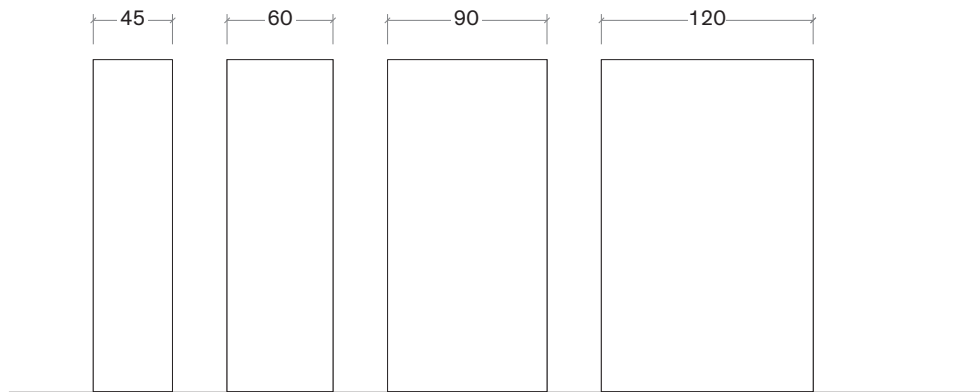

**ALTEZZE**  
HEIGHTS

Altezza comprensiva di piedino regolabile.  
Height includes adjustable foot.

**LARGHEZZE**  
WIDTHS**PROFONDITÀ**  
DEPTHS

**Mensole COVER UP Sp. 2,2 cm**  
COVER UP shelves 2,2 cm thick

**misure L x P cm**  
dimensions W x D cm  
**42,8/57,8/87,8 x 33/43**

**Mensole COVER UP con tubo appendiabiti Sp. 2,2 cm**  
COVER UP shelves with hanging rail 2,2 cm thick

**misure L x P cm**  
dimensions W x D cm  
**42,8/57,8/87,8 x 33/43**

**Mensole COVER DOWN Sp. 2,2 cm**  
COVER DOWN shelves 2,2 cm thick

**misure L x P cm**  
dimensions W x D cm  
**42,8/57,8/87,8 x 33/43**

**Mensole COVER DOWN con tubo appendiabiti Sp. 2,2 cm**  
COVER DOWN shelves with hanging rail 2,2 cm thick

**misure L x P cm**  
dimensions W x D cm  
**42,8/57,8/87,8 x 33/43**

**Mensole ELLE Sp. 3 cm**  
ELLE shelves 3 cm thick

**misure L cm**  
dimensions W cm  
**45/60/90/120**

**Mensole con supporti MORSETTO Sp. 3 cm**  
Shelves with MORSETTO supports 3 cm thick