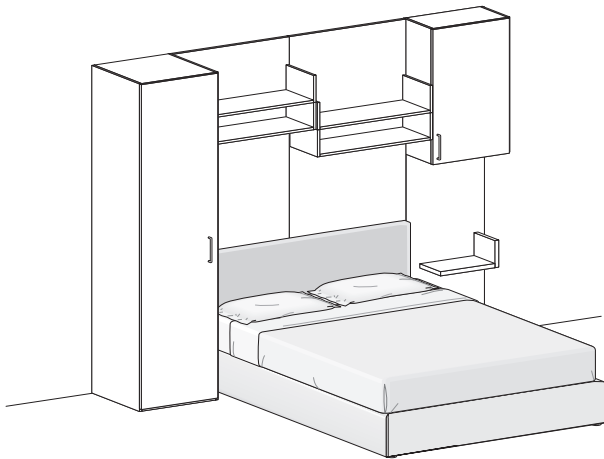

**ALTEZZE**  
HEIGHTS

Altezza comprensiva di piedino regolabile.  
Height includes adjustable foot.

**LARGHEZZE**  
WIDTHS**PROFONDITÀ**  
DEPTHS

**Mensole COVER UP Sp. 2,2 cm**  
COVER UP shelves 2,2 cm thick

**misure L x P cm**  
dimensions W x D cm  
**42,8/57,8/87,8 x 33/43**

**Mensole COVER UP con tubo appendiabiti Sp. 2,2 cm**  
COVER UP shelves with hanging rail 2,2 cm thick

**misure L x P cm**  
dimensions W x D cm  
**42,8/57,8/87,8 x 33/43**

**Mensole COVER DOWN Sp. 2,2 cm**  
COVER DOWN shelves 2,2 cm thick

**misure L x P cm**  
dimensions W x D cm  
**42,8/57,8/87,8 x 33/43**

**Mensole COVER DOWN con tubo appendiabiti Sp. 2,2 cm**  
COVER DOWN shelves with hanging rail 2,2 cm thick

**misure L x P cm**  
dimensions W x D cm  
**42,8/57,8/87,8 x 33/43**

**Mensole ELLE Sp. 3 cm**  
ELLE shelves 3 cm thick

**misure L cm**  
dimensions W cm  
**45/60/90/120**

**Mensole con supporti MORSETTO Sp. 3 cm**  
Shelves with MORSETTO supports 3 cm thick