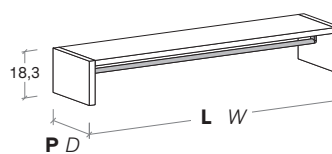

**ALTEZZE**  
HEIGHTS

Altezza comprensiva di piedino regolabile.  
Height includes adjustable foot.

**LARGHEZZE**  
WIDTHS**PROFONDITÀ**  
DEPTHS

**Mensole COVER UP Sp. 2,2 cm**  
COVER UP shelves 2,2 cm thick

**misure L x P cm**  
dimensions W x D cm  
**42,8/57,8/87,8 x 33/43**

**Mensole COVER UP con tubo appendiabiti Sp. 2,2 cm**  
COVER UP shelves with hanging rail 2,2 cm thick

**misure L x P cm**  
dimensions W x D cm  
**42,8/57,8/87,8 x 33/43**

**Mensole COVER DOWN Sp. 2,2 cm**  
COVER DOWN shelves 2,2 cm thick

**misure L x P cm**  
dimensions W x D cm  
**42,8/57,8/87,8 x 33/43**

**Mensole COVER DOWN con tubo appendiabiti Sp. 2,2 cm**  
COVER DOWN shelves with hanging rail 2,2 cm thick

**misure L x P cm**  
dimensions W x D cm  
**42,8/57,8/87,8 x 33/43**

**Mensole ELLE Sp. 3 cm**  
ELLE shelves 3 cm thick

**misure L cm**  
dimensions W cm  
**45/60/90/120**

**Mensole con supporti MORSETTO Sp. 3 cm**  
Shelves with MORSETTO supports 3 cm thick