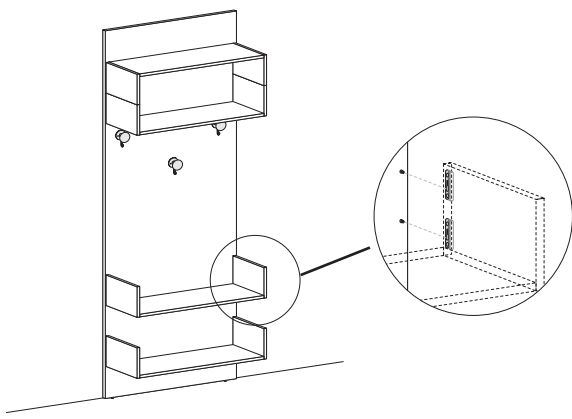

**ALTEZZE**  
HEIGHTS

Altezza comprensiva di piedino regolabile.  
Height includes adjustable foot.

**LARGHEZZE**  
WIDTHS**PROFONDITÀ**  
DEPTHS

**Mensole COVER UP Sp. 2,2 cm**  
COVER UP shelves 2,2 cm thick

**misure L x P cm**  
dimensions W x D cm  
**42,8/57,8/87,8 x 33/43**

**Mensole COVER UP con tubo appendiabiti Sp. 2,2 cm**  
COVER UP shelves with hanging rail 2,2 cm thick

**misure L x P cm**  
dimensions W x D cm  
**42,8/57,8/87,8 x 33/43**

**Mensole COVER DOWN Sp. 2,2 cm**  
COVER DOWN shelves 2,2 cm thick

**misure L x P cm**  
dimensions W x D cm  
**42,8/57,8/87,8 x 33/43**

**Mensole COVER DOWN con tubo appendiabiti Sp. 2,2 cm**  
COVER DOWN shelves with hanging rail 2,2 cm thick

**misure L x P cm**  
dimensions W x D cm  
**42,8/57,8/87,8 x 33/43**

**Mensole ELLE Sp. 3 cm**  
ELLE shelves 3 cm thick

**misure L cm**  
dimensions W cm  
**45/60/90/120**

**Mensole con supporti MORSETTO Sp. 3 cm**  
Shelves with MORSETTO supports 3 cm thick