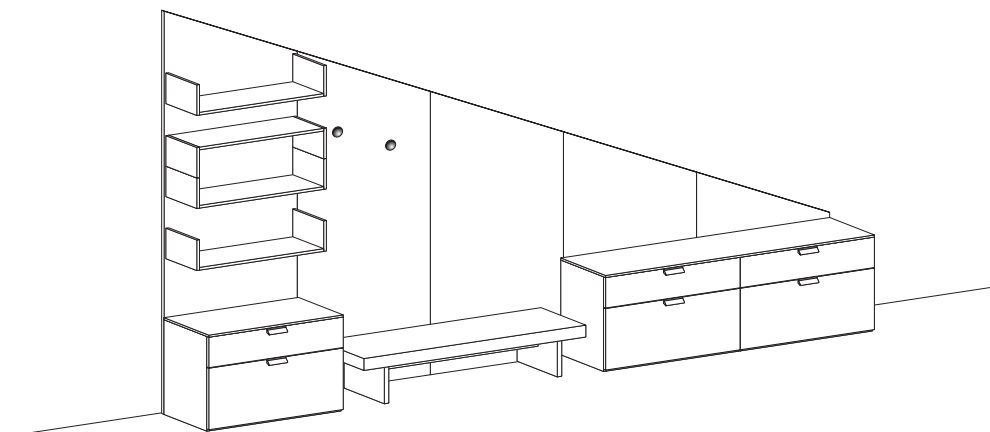

**ALTEZZE**  
HEIGHTS

Altezza comprensiva di piedino regolabile.  
Height includes adjustable foot.

**LARGHEZZE**  
WIDTHS**PROFONDITÀ**  
DEPTHS

**Mensole COVER UP Sp. 2,2 cm**  
COVER UP shelves 2,2 cm thick

**misure L x P cm**  
dimensions W x D cm  
**42,8/57,8/87,8 x 33/43**

**Mensole COVER UP con tubo appendiabiti Sp. 2,2 cm**  
COVER UP shelves with hanging rail 2,2 cm thick

**misure L x P cm**  
dimensions W x D cm  
**42,8/57,8/87,8 x 33/43**

**Mensole COVER DOWN Sp. 2,2 cm**  
COVER DOWN shelves 2,2 cm thick

**misure L x P cm**  
dimensions W x D cm  
**42,8/57,8/87,8 x 33/43**

**Mensole COVER DOWN con tubo appendiabiti Sp. 2,2 cm**  
COVER DOWN shelves with hanging rail 2,2 cm thick

**misure L x P cm**  
dimensions W x D cm  
**42,8/57,8/87,8 x 33/43**

**Mensole ELLE Sp. 3 cm**  
ELLE shelves 3 cm thick

**misure L cm**  
dimensions W cm  
**45/60/90/120**

**Mensole con supporti MORSETTO Sp. 3 cm**  
Shelves with MORSETTO supports 3 cm thick