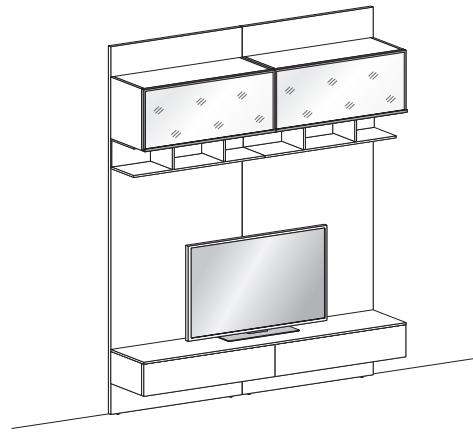

**ALTEZZE**  
HEIGHTS

Altezza comprensiva di piedino regolabile.  
Height includes adjustable foot.

**LARGHEZZE**  
WIDTHS**PROFONDITÀ**  
DEPTHS

**Mensole COVER UP Sp. 2,2 cm**  
COVER UP shelves 2,2 cm thick

**misure L x P cm**  
dimensions W x D cm  
**42,8/57,8/87,8 x 33/43**

**Mensole COVER UP con tubo appendiabiti Sp. 2,2 cm**  
COVER UP shelves with hanging rail 2,2 cm thick

**misure L x P cm**  
dimensions W x D cm  
**42,8/57,8/87,8 x 33/43**

**Mensole COVER DOWN Sp. 2,2 cm**  
COVER DOWN shelves 2,2 cm thick

**misure L x P cm**  
dimensions W x D cm  
**42,8/57,8/87,8 x 33/43**

**Mensole COVER DOWN con tubo appendiabiti Sp. 2,2 cm**  
COVER DOWN shelves with hanging rail 2,2 cm thick

**misure L x P cm**  
dimensions W x D cm  
**42,8/57,8/87,8 x 33/43**

**Mensole ELLE Sp. 3 cm**  
ELLE shelves 3 cm thick

**misure L cm**  
dimensions W cm  
**45/60/90/120**

**Mensole con supporti MORSETTO Sp. 3 cm**  
Shelves with MORSETTO supports 3 cm thick