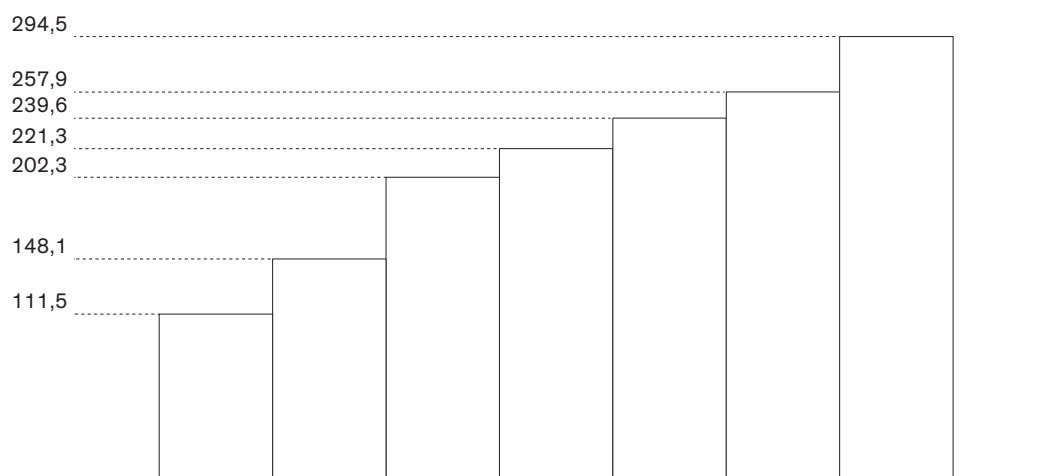

**ALTEZZE**  
HEIGHTS

Altezza comprensiva di piedino regolabile.  
Height includes adjustable foot.

**LARGHEZZE**  
WIDTHS**PROFONDITÀ**  
DEPTHS

**Mensole COVER UP Sp. 2,2 cm**  
COVER UP shelves 2,2 cm thick

**misure L x P cm**  
dimensions W x D cm  
**42,8/57,8/87,8 x 33/43**

**Mensole COVER UP con tubo appendiabiti Sp. 2,2 cm**  
COVER UP shelves with hanging rail 2,2 cm thick

**misure L x P cm**  
dimensions W x D cm  
**42,8/57,8/87,8 x 33/43**

**Mensole COVER DOWN Sp. 2,2 cm**  
COVER DOWN shelves 2,2 cm thick

**misure L x P cm**  
dimensions W x D cm  
**42,8/57,8/87,8 x 33/43**

**Mensole COVER DOWN con tubo appendiabiti Sp. 2,2 cm**  
COVER DOWN shelves with hanging rail 2,2 cm thick

**misure L x P cm**  
dimensions W x D cm  
**42,8/57,8/87,8 x 33/43**

**Mensole ELLE Sp. 3 cm**  
ELLE shelves 3 cm thick

**misure L cm**  
dimensions W cm  
**45/60/90/120**

**Mensole con supporti MORSETTO Sp. 3 cm**  
Shelves with MORSETTO supports 3 cm thick