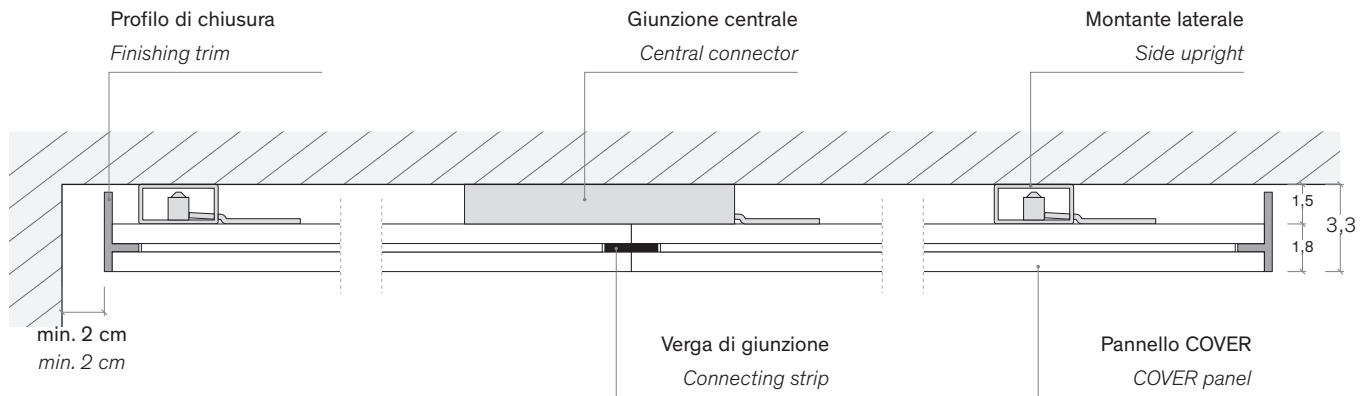

**ALTEZZE**  
HEIGHTS

Altezza comprensiva di piedino regolabile.  
Height includes adjustable foot.

**LARGHEZZE**  
WIDTHS**PROFONDITÀ**  
DEPTHS

**Mensole COVER UP Sp. 2,2 cm**  
COVER UP shelves 2,2 cm thick

**misure L x P cm**  
dimensions W x D cm  
**42,8/57,8/87,8 x 33/43**

**Mensole COVER UP con tubo appendiabiti Sp. 2,2 cm**  
COVER UP shelves with hanging rail 2,2 cm thick

**misure L x P cm**  
dimensions W x D cm  
**42,8/57,8/87,8 x 33/43**

**Mensole COVER DOWN Sp. 2,2 cm**  
COVER DOWN shelves 2,2 cm thick

**misure L x P cm**  
dimensions W x D cm  
**42,8/57,8/87,8 x 33/43**

**Mensole COVER DOWN con tubo appendiabiti Sp. 2,2 cm**  
COVER DOWN shelves with hanging rail 2,2 cm thick

**misure L x P cm**  
dimensions W x D cm  
**42,8/57,8/87,8 x 33/43**

**Mensole ELLE Sp. 3 cm**  
ELLE shelves 3 cm thick

**misure L cm**  
dimensions W cm  
**45/60/90/120**

**Mensole con supporti MORSETTO Sp. 3 cm**  
Shelves with MORSETTO supports 3 cm thick