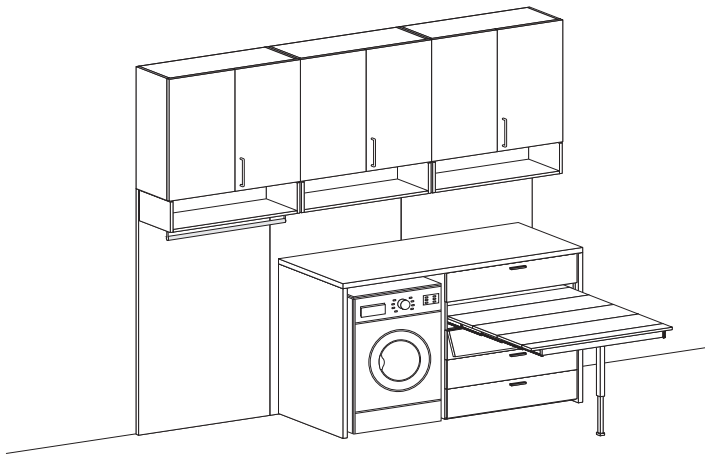

**ALTEZZE**  
HEIGHTS

Altezza comprensiva di piedino regolabile.  
Height includes adjustable foot.

**LARGHEZZE**  
WIDTHS**PROFONDITÀ**  
DEPTHS

**Mensole COVER UP Sp. 2,2 cm**  
COVER UP shelves 2,2 cm thick

**misure L x P cm**  
dimensions W x D cm  
**42,8/57,8/87,8 x 33/43**

**Mensole COVER UP con tubo appendiabiti Sp. 2,2 cm**  
COVER UP shelves with hanging rail 2,2 cm thick

**misure L x P cm**  
dimensions W x D cm  
**42,8/57,8/87,8 x 33/43**

**Mensole COVER DOWN Sp. 2,2 cm**  
COVER DOWN shelves 2,2 cm thick

**misure L x P cm**  
dimensions W x D cm  
**42,8/57,8/87,8 x 33/43**

**Mensole COVER DOWN con tubo appendiabiti Sp. 2,2 cm**  
COVER DOWN shelves with hanging rail 2,2 cm thick

**misure L x P cm**  
dimensions W x D cm  
**42,8/57,8/87,8 x 33/43**

**Mensole ELLE Sp. 3 cm**  
ELLE shelves 3 cm thick

**misure L cm**  
dimensions W cm  
**45/60/90/120**

**Mensole con supporti MORSETTO Sp. 3 cm**  
Shelves with MORSETTO supports 3 cm thick