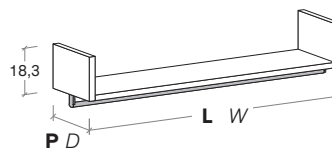

**ALTEZZE**  
HEIGHTS

Altezza comprensiva di piedino regolabile.  
Height includes adjustable foot.

**LARGHEZZE**  
WIDTHS**PROFONDITÀ**  
DEPTHS

**Mensole COVER UP Sp. 2,2 cm**  
COVER UP shelves 2,2 cm thick

**misure L x P cm**  
dimensions W x D cm  
**42,8/57,8/87,8 x 33/43**

**Mensole COVER UP con tubo appendiabiti Sp. 2,2 cm**  
COVER UP shelves with hanging rail 2,2 cm thick

**misure L x P cm**  
dimensions W x D cm  
**42,8/57,8/87,8 x 33/43**

**Mensole COVER DOWN Sp. 2,2 cm**  
COVER DOWN shelves 2,2 cm thick

**misure L x P cm**  
dimensions W x D cm  
**42,8/57,8/87,8 x 33/43**

**Mensole COVER DOWN con tubo appendiabiti Sp. 2,2 cm**  
COVER DOWN shelves with hanging rail 2,2 cm thick

**misure L x P cm**  
dimensions W x D cm  
**42,8/57,8/87,8 x 33/43**

**Mensole ELLE Sp. 3 cm**  
ELLE shelves 3 cm thick

**misure L cm**  
dimensions W cm  
**45/60/90/120**

**Mensole con supporti MORSETTO Sp. 3 cm**  
Shelves with MORSETTO supports 3 cm thick