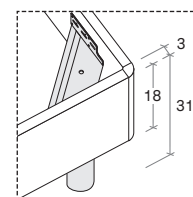

128/148/158/168/188 × 97 × 206/216

misure LT cm /
dimensions WH cm

127,5/147,5/167,5/187,5

R180 dritto
Straight R180

R180 stondato
Rounded R180

R18Z

misure L x H x P cm /
dimensions W x H x D cm

128/148/158/168/188 × 95 × 206/216

misure LT cm /
dimensions WH cm

127,5/147,5/167,5/187,5

R18Z dritto
Straight R18Z

R18Z stondato
Rounded R18Z

R18Z

misure L x H x P cm /
dimensions W x H x D cm

128/168/188 × 95 × 206/216

misure LT cm /
dimensions WH cm

127,5/167,5/187,5

Disponibile sistema di sollevamento PRATIC.
PRATIC lift system available on demand.

R290

misure L x H x P cm /
dimensions W x H x D cm

128/148/158/168/188 × 95 × 206/216

misure LT cm /
dimensions WH cm

127,5/147,5/167,5/187,5

R290 dritto
Straight R290

R290 stondato
Rounded R290

R290

misure L x H x P cm /
dimensions W x H x D cm

128/168/188 × 95 × 206/216

misure LT cm /
dimensions WH cm

127,5/167,5/187,5