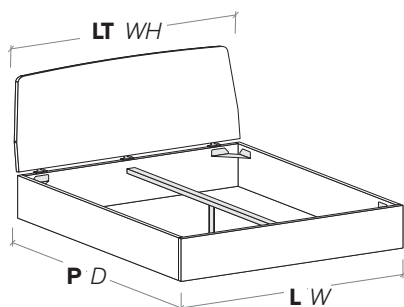

128/148/158/168/188 × 97 × 206/216

misure LT cm /
dimensions WH cm

127,5/147,5/167,5/187,5

R180 dritto
Straight R180

R180 stondato
Rounded R180

R18Z

misure L x H x P cm /
dimensions W x H x D cm

128/148/158/168/188 × 95 × 206/216

misure LT cm /
dimensions WH cm

127,5/147,5/167,5/187,5

R18Z dritto
Straight R18Z

R18Z stondato
Rounded R18Z

R18Z

misure L x H x P cm /
dimensions W x H x D cm

128/168/188 × 95 × 206/216

misure LT cm /
dimensions WH cm

127,5/167,5/187,5

Disponibile sistema di sollevamento PRATIC.
PRATIC lift system available on demand.

R290

misure L x H x P cm /
dimensions W x H x D cm

128/148/158/168/188 × 95 × 206/216

misure LT cm /
dimensions WH cm

127,5/147,5/167,5/187,5

R290 dritto
Straight R290

R290 stondato
Rounded R290

R290

misure L x H x P cm /
dimensions W x H x D cm

128/168/188 × 95 × 206/216

misure LT cm /
dimensions WH cm

127,5/167,5/187,5