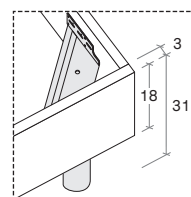

misure L x H x P cm /
dimensions W x H x D cm

128/148/158/168/188 × 95 × 206/216/234

misure LT cm /
dimensions WH cm

127,5/147,5/167,5/187,5

R120 con gambe
R120 with legs

R180

misure L x H x P cm /
dimensions W x H x D cm

128/148/158/168/188 × 97 × 206/216

misure LT cm /
dimensions WH cm

127,5/147,5/167,5/187,5

R180 dritto
Straight R180

R180 stondato
Rounded R180

R18Z

misure L x H x P cm /
dimensions W x H x D cm

128/148/158/168/188 × 95 × 206/216

misure LT cm /
dimensions WH cm

127,5/147,5/167,5/187,5

R18Z dritto
Straight R18Z

R18Z stondato
Rounded R18Z

R18Z

misure L x H x P cm /
dimensions W x H x D cm

128/168/188 × 95 × 206/216

misure LT cm /
dimensions WH cm

127,5/147,5/167,5/187,5

R290 dritto
Straight R290

R290 stondato
Rounded R290

R290

misure L x H x P cm /
dimensions W x H x D cm

128/168/188 × 95 × 206/216

misure LT cm /
dimensions WH cm

127,5/167,5/187,5