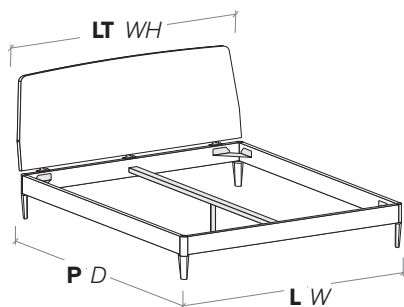

R70

misure L x H x P cm /
dimensions W x H x D cm

128/168/188 × 97 × 206/216

misure LT cm /
dimensions WH cm

127,5/167,5/187,5

R70 dritto
Straight R70

R70 stondato
Rounded R70

R120

misure L x H x P cm /
dimensions W x H x D cm

128/148/158/168/188 × 95 × 206/216/234

misure LT cm /
dimensions WH cm

127,5/147,5/167,5/187,5

R120 con gambe
R120 with legs

R180

misure L x H x P cm /
dimensions W x H x D cm

128/148/158/168/188 × 97 × 206/216

misure LT cm /
dimensions WH cm

127,5/147,5/167,5/187,5

R180 dritto
Straight R180

R180 stondato
Rounded R180

R18Z

misure L x H x P cm /
dimensions W x H x D cm

128/148/158/168/188 × 95 × 206/216

127,5/147,5/167,5/187,5

R290 dritto
Straight R290

R290 stondato
Rounded R290

R290

misure L x H x P cm /
dimensions W x H x D cm

128/168/188 × 95 × 206/216

misure LT cm /
dimensions WH cm

127,5/167,5/187,5