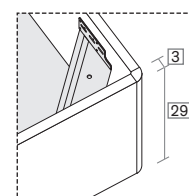

128/148/158/168/188 × 97 × 206/216

misure LT cm /
dimensions WH cm

127,5/147,5/167,5/187,5

R180 dritto
Straight R180

R180 stondato
Rounded R180

R18Z

misure L x H x P cm /
dimensions W x H x D cm

128/148/158/168/188 × 95 × 206/216

misure LT cm /
dimensions WH cm

127,5/147,5/167,5/187,5

R18Z dritto
Straight R18Z

R18Z stondato
Rounded R18Z

R18Z

misure L x H x P cm /
dimensions W x H x D cm

128/168/188 × 95 × 206/216

misure LT cm /
dimensions WH cm

127,5/167,5/187,5

Disponibile sistema di sollevamento PRATIC.
PRATIC lift system available on demand.

R290

misure L x H x P cm /
dimensions W x H x D cm

128/148/158/168/188 × 95 × 206/216

misure LT cm /
dimensions WH cm

127,5/147,5/167,5/187,5

R290 dritto
Straight R290

R290 stondato
Rounded R290

R290

misure L x H x P cm /
dimensions W x H x D cm

128/168/188 × 95 × 206/216

misure LT cm /
dimensions WH cm

127,5/167,5/187,5