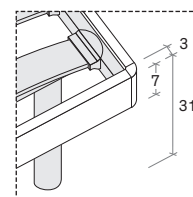

R70 stondato
Rounded R70