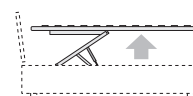

128/148/158/168/188 × 97 × 206/216

misure LT cm /
dimensions WH cm

127,5/147,5/167,5/187,5

R180 dritto
Straight R180

R180 stondato
Rounded R180

R18Z

misure L x H x P cm /
dimensions W x H x D cm

128/148/158/168/188 × 95 × 206/216

misure LT cm /
dimensions WH cm

127,5/147,5/167,5/187,5

R18Z dritto
Straight R18Z

R18Z stondato
Rounded R18Z

R18Z

misure L x H x P cm /
dimensions W x H x D cm

128/168/188 × 95 × 206/216

misure LT cm /
dimensions WH cm

127,5/167,5/187,5

Disponibile sistema di sollevamento PRATIC.
PRATIC lift system available on demand.

R290

misure L x H x P cm /
dimensions W x H x D cm

128/148/158/168/188 × 95 × 206/216

misure LT cm /
dimensions WH cm

127,5/147,5/167,5/187,5

R290 dritto
Straight R290

R290 stondato
Rounded R290

R290

misure L x H x P cm /
dimensions W x H x D cm

128/168/188 × 95 × 206/216

misure LT cm /
dimensions WH cm

127,5/167,5/187,5