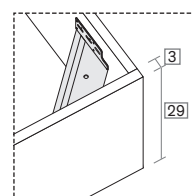

128/148/158/168/188 × 97 × 206/216

misure LT cm /
dimensions WH cm

127,5/147,5/167,5/187,5

R180 dritto
Straight R180

R180 stondato
Rounded R180

R18Z

misure L x H x P cm /
dimensions W x H x D cm

128/148/158/168/188 × 95 × 206/216

misure LT cm /
dimensions WH cm

127,5/147,5/167,5/187,5

R18Z dritto
Straight R18Z

R18Z stondato
Rounded R18Z

R18Z

misure L x H x P cm /
dimensions W x H x D cm

128/168/188 × 95 × 206/216

misure LT cm /
dimensions WH cm

127,5/167,5/187,5

Disponibile sistema di sollevamento PRATIC.
PRATIC lift system available on demand.

R290

misure L x H x P cm /
dimensions W x H x D cm

128/148/158/168/188 × 95 × 206/216

misure LT cm /
dimensions WH cm

127,5/147,5/167,5/187,5

R290 dritto
Straight R290

R290 stondato
Rounded R290

R290

misure L x H x P cm /
dimensions W x H x D cm

128/168/188 × 95 × 206/216

misure LT cm /
dimensions WH cm

127,5/167,5/187,5