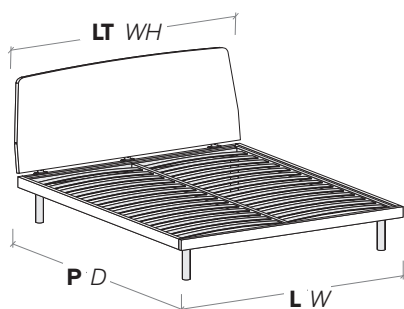

R70

misure L x H x P cm /
dimensions W x H x D cm

128/168/188 × 97 × 206/216

misure LT cm /
dimensions WH cm

127,5/167,5/187,5

R70 dritto
Straight R70

R70 stondato
Rounded R70

R120

misure L x H x P cm /
dimensions W x H x D cm

128/148/158/168/188 × 95 × 206/216/234

misure LT cm /
dimensions WH cm

127,5/147,5/167,5/187,5

R120 con gambe
R120 with legs

R180

misure L x H x P cm /
dimensions W x H x D cm

128/148/158/168/188 × 97 × 206/216

misure LT cm /
dimensions WH cm

127,5/147,5/167,5/187,5

R180 dritto
Straight R180

R180 stondato
Rounded R180

R18Z

misure L x H x P cm /
dimensions W x H x D cm

128/148/158/168/188 × 95 × 206/216

misure LT cm /
dimensions WH cm

127,5/147,5/167,5/187,5

R18Z dritto
Straight R18Z

R18Z stondato
Rounded R18Z

R18Z

misure L x H x P cm /
dimensions W x H x D cm

128/168/188 × 95 × 206/216

misure LT cm /
dimensions WH cm