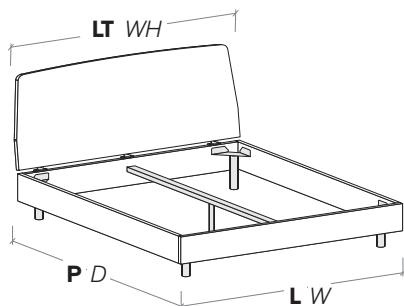

misure L x H x P cm /
dimensions W x H x D cm

128/148/158/168/188 × 95 × 206/216/234

misure LT cm /
dimensions WH cm

127,5/147,5/167,5/187,5

R120 con gambe
R120 with legs

R180

misure L x H x P cm /
dimensions W x H x D cm

128/148/158/168/188 × 97 × 206/216

misure LT cm /
dimensions WH cm

127,5/147,5/167,5/187,5

R180 dritto
Straight R180

R180 stondato
Rounded R180

R18Z

misure L x H x P cm /
dimensions W x H x D cm

128/148/158/168/188 × 95 × 206/216

misure LT cm /
dimensions WH cm

127,5/147,5/167,5/187,5

R18Z dritto
Straight R18Z

R18Z stondato
Rounded R18Z

R18Z

misure L x H x P cm /
dimensions W x H x D cm

128/168/188 × 95 × 206/216

misure LT cm /
dimensions WH cm

127,5/147,5/167,5/187,5

R290 dritto
Straight R290

R290 stondato
Rounded R290

R290

misure L x H x P cm /
dimensions W x H x D cm

128/168/188 × 95 × 206/216

misure LT cm /
dimensions WH cm

127,5/167,5/187,5