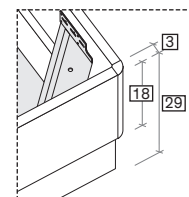

misure L x H x P cm /
dimensions W x H x D cm

128/148/158/168/188 × 95 × 206/216/234

misure LT cm /
dimensions WH cm

127,5/147,5/167,5/187,5

R120 con gambe
R120 with legs

R180

misure L x H x P cm /
dimensions W x H x D cm

128/148/158/168/188 × 97 × 206/216

misure LT cm /
dimensions WH cm

127,5/147,5/167,5/187,5

R180 dritto
Straight R180

R180 stondato
Rounded R180

R18Z

misure L x H x P cm /
dimensions W x H x D cm

128/148/158/168/188 × 95 × 206/216

misure LT cm /
dimensions WH cm

127,5/147,5/167,5/187,5

R18Z dritto
Straight R18Z

R18Z stondato
Rounded R18Z

R18Z

misure L x H x P cm /
dimensions W x H x D cm

128/168/188 × 95 × 206/216

misure LT cm /
dimensions WH cm

127,5/147,5/167,5/187,5

R290 dritto
Straight R290

R290 stondato
Rounded R290

R290

misure L x H x P cm /
dimensions W x H x D cm

128/168/188 × 95 × 206/216

misure LT cm /
dimensions WH cm

127,5/167,5/187,5