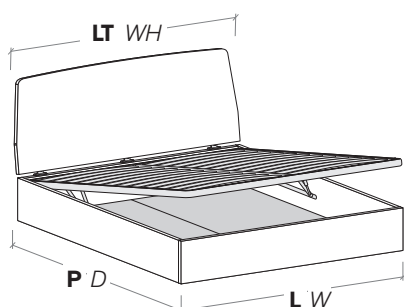

misure LT cm /
dimensions WH cm

127,5/147,5/167,5/187,5

R18Z dritto
Straight R18Z

R18Z stondato
Rounded R18Z

R18Z

misure L x H x P cm /
dimensions W x H x D cm

128/168/188 × 95 × 206/216

misure LT cm /
dimensions WH cm

127,5/167,5/187,5

Disponibile sistema di sollevamento PRATIC.
PRATIC lift system available on demand.

R290

misure L x H x P cm /
dimensions W x H x D cm

128/148/158/168/188 × 95 × 206/216

misure LT cm /
dimensions WH cm

127,5/147,5/167,5/187,5

R290 dritto
Straight R290

R290 stondato
Rounded R290

R290

misure L x H x P cm /
dimensions W x H x D cm

128/168/188 × 95 × 206/216

misure LT cm /
dimensions WH cm

127,5/167,5/187,5

Disponibile sistema di sollevamento PRATIC.
PRATIC lift system available on demand.