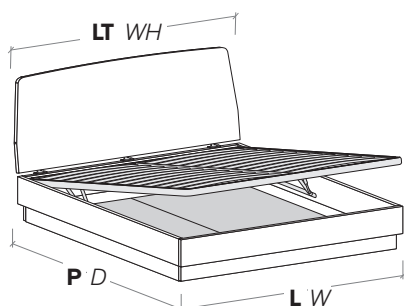

128/148/158/168/188 × 97 × 206/216

misure LT cm /
dimensions WH cm

127,5/147,5/167,5/187,5

R180 dritto
Straight R180

R180 stondato
Rounded R180

R18Z

misure L x H x P cm /
dimensions W x H x D cm

128/148/158/168/188 × 95 × 206/216

misure LT cm /
dimensions WH cm

127,5/147,5/167,5/187,5

R18Z dritto
Straight R18Z

R18Z stondato
Rounded R18Z

R18Z

misure L x H x P cm /
dimensions W x H x D cm

128/168/188 × 95 × 206/216

misure LT cm /
dimensions WH cm

127,5/167,5/187,5

Disponibile sistema di sollevamento PRATIC.
PRATIC lift system available on demand.

R290

misure L x H x P cm /
dimensions W x H x D cm

128/148/158/168/188 × 95 × 206/216

misure LT cm /
dimensions WH cm

127,5/147,5/167,5/187,5

R290 dritto
Straight R290

R290 stondato
Rounded R290

R290

misure L x H x P cm /
dimensions W x H x D cm

128/168/188 × 95 × 206/216

misure LT cm /
dimensions WH cm

127,5/167,5/187,5