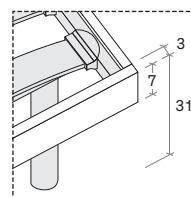

misure L x H x P cm /
dimensions W x H x D cm

128/168/188 × 97 × 206/216

misure LT cm /
dimensions WH cm

127,5/167,5/187,5

R70 dritto
Straight R70