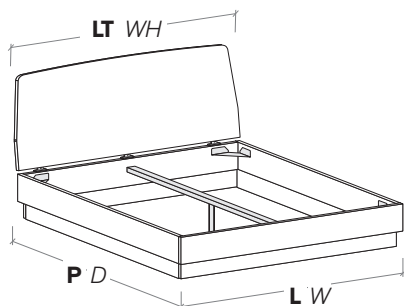

misure L x H x P cm /
dimensions W x H x D cm

128/148/158/168/188 × 95 × 206/216/234

misure LT cm /
dimensions WH cm

127,5/147,5/167,5/187,5

R120 con gambe
R120 with legs

R180

misure L x H x P cm /
dimensions W x H x D cm

128/148/158/168/188 × 97 × 206/216

misure LT cm /
dimensions WH cm

127,5/147,5/167,5/187,5

R180 dritto
Straight R180

R180 stondato
Rounded R180

R18Z

misure L x H x P cm /
dimensions W x H x D cm

128/148/158/168/188 × 95 × 206/216

misure LT cm /
dimensions WH cm

127,5/147,5/167,5/187,5

R18Z dritto
Straight R18Z

R18Z stondato
Rounded R18Z

R18Z

misure L x H x P cm /
dimensions W x H x D cm

128/168/188 × 95 × 206/216

misure LT cm /
dimensions WH cm

127,5/147,5/167,5/187,5

R290 dritto
Straight R290

R290 stondato
Rounded R290

R290

misure L x H x P cm /
dimensions W x H x D cm

128/168/188 × 95 × 206/216

misure LT cm /
dimensions WH cm

127,5/167,5/187,5