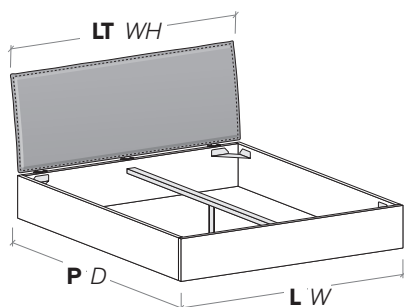

misure L x H x P cm /
dimensions W x H x D cm

128/158/168/188 × 97 × 206/216

misure LT cm /
dimensions WH cm

127,5/167,5/187,5

R180 dritto
Straight R180

R180 stondato
Rounded R180

R18Z

misure L x H x P cm /
dimensions W x H x D cm

128/158/168/188 × 95 × 206/216

misure LT cm /
dimensions WH cm

127,5/167,5/187,5

R18Z dritto
Straight R18Z

R18Z stondato
Rounded R18Z

R18Z

misure L x H x P cm /
dimensions W x H x D cm

128/168/188 × 95 × 206/216

misure LT cm /
dimensions WH cm

127,5/167,5/187,5

Disponibile sistema di sollevamento PRATIC.
PRATIC lift system available on demand.

R290

misure L x H x P cm /
dimensions W x H x D cm

128/158/168/188 × 95 × 206/216

misure LT cm /
dimensions WH cm

127,5/167,5/187,5

R290 dritto
Straight R290

R290 stondato
Rounded R290

R290

misure L x H x P cm /
dimensions W x H x D cm

128/168/188 × 95 × 206/216

misure LT cm /
dimensions WH cm