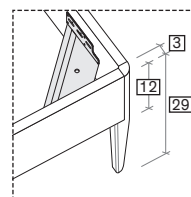

R70 stondato
Rounded R70

R120

misure L x H x P cm /
dimensions W x H x D cm

128/158/168/188 × 95 × 206/216/234

misure LT cm /
dimensions WH cm

127,5/167,5/187,5

R120 con gambe
R120 with legs

R180

misure L x H x P cm /
dimensions W x H x D cm

128/158/168/188 × 97 × 206/216

misure LT cm /
dimensions WH cm

127,5/167,5/187,5

R180 dritto
Straight R180

R180 stondato
Rounded R180

R18Z

misure L x H x P cm /
dimensions W x H x D cm

128/158/168/188 × 95 × 206/216

misure LT cm /
dimensions WH cm

127,5/167,5/187,5

R18Z dritto
Straight R18Z

R18Z stondato
Rounded R18Z

R18Z

misure L x H x P cm /
dimensions W x H x D cm

128/168/188 × 95 × 206/216

misure LT cm /
dimensions WH cm

127,5/167,5/187,5

R290 dritto
Straight R290

R290 stondato
Rounded R290

R290

misure L x H x P cm /
dimensions W x H x D cm

128/168/188 × 95 × 206/216

misure LT cm /
dimensions WH cm