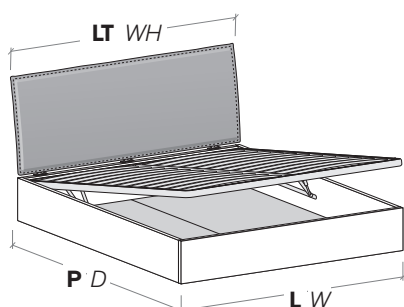

128/158/168/188 × 95 × 206/216

misure LT cm /
dimensions WH cm

127,5/167,5/187,5

R18Z dritto
Straight R18Z

R18Z stondato
Rounded R18Z

R18Z

misure L x H x P cm /
dimensions W x H x D cm

128/168/188 × 95 × 206/216

misure LT cm /
dimensions WH cm

127,5/167,5/187,5

Disponibile sistema di sollevamento PRATIC.
PRATIC lift system available on demand.

R290

misure L x H x P cm /
dimensions W x H x D cm

128/158/168/188 × 95 × 206/216

misure LT cm /
dimensions WH cm

127,5/167,5/187,5

R290 dritto
Straight R290

R290 stondato
Rounded R290

R290

misure L x H x P cm /
dimensions W x H x D cm

128/168/188 × 95 × 206/216

misure LT cm /
dimensions WH cm

127,5/167,5/187,5

Disponibile sistema di sollevamento PRATIC.
PRATIC lift system available on demand.