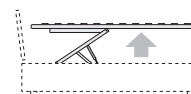

Disponibile sistema di sollevamento PRATIC.
PRATIC lift system available on demand.