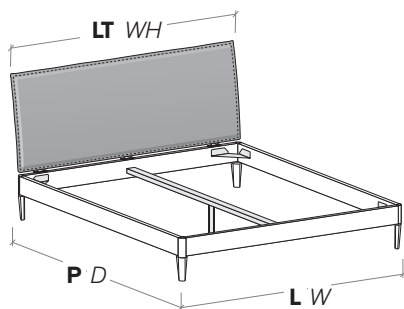

R120

misure L x H x P cm /
dimensions W x H x D cm

128/158/168/188 × 95 × 206/216/234

misure LT cm /
dimensions WH cm

127,5/167,5/187,5

R120 con gambe
R120 with legs