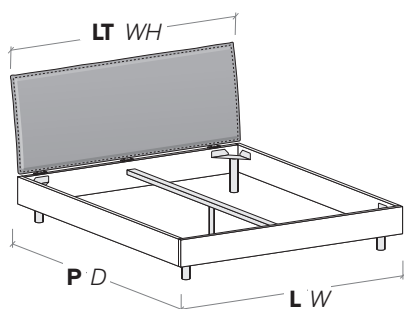

R70 stondato
Rounded R70

R120

misure L x H x P cm /
dimensions W x H x D cm

128/158/168/188 × 95 × 206/216/234

misure LT cm /
dimensions WH cm

127,5/167,5/187,5

R120 con gambe
R120 with legs

R180

misure L x H x P cm /
dimensions W x H x D cm

128/158/168/188 × 97 × 206/216

misure LT cm /
dimensions WH cm

127,5/167,5/187,5

R180 dritto
Straight R180

R180 stondato
Rounded R180

R18Z

misure L x H x P cm /
dimensions W x H x D cm

128/158/168/188 × 95 × 206/216

misure LT cm /
dimensions WH cm

127,5/167,5/187,5

R18Z dritto
Straight R18Z

R18Z stondato
Rounded R18Z

R18Z

misure L x H x P cm /
dimensions W x H x D cm

128/168/188 × 95 × 206/216

misure LT cm /
dimensions WH cm

127,5/167,5/187,5

R290 dritto
Straight R290

R290 stondato
Rounded R290

R290

misure L x H x P cm /
dimensions W x H x D cm

128/168/188 × 95 × 206/216

misure LT cm /
dimensions WH cm