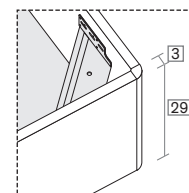

misure L x H x P cm /
dimensions W x H x D cm

128/158/168/188 × 97 × 206/216

misure LT cm /
dimensions WH cm

127,5/167,5/187,5

R180 dritto
Straight R180

R180 stondato
Rounded R180

R18Z

misure L x H x P cm /
dimensions W x H x D cm

128/158/168/188 × 95 × 206/216

misure LT cm /
dimensions WH cm

127,5/167,5/187,5

R18Z dritto
Straight R18Z

R18Z stondato
Rounded R18Z

R18Z

misure L x H x P cm /
dimensions W x H x D cm

128/168/188 × 95 × 206/216

misure LT cm /
dimensions WH cm

127,5/167,5/187,5

Disponibile sistema di sollevamento PRATIC.
PRATIC lift system available on demand.

R290

misure L x H x P cm /
dimensions W x H x D cm

128/158/168/188 × 95 × 206/216

misure LT cm /
dimensions WH cm

127,5/167,5/187,5

R290 dritto
Straight R290

R290 stondato
Rounded R290

R290

misure L x H x P cm /
dimensions W x H x D cm

128/168/188 × 95 × 206/216

misure LT cm /
dimensions WH cm