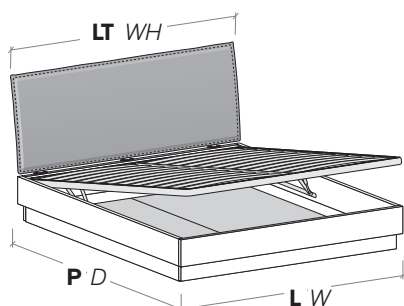

misure L x H x P cm /
dimensions W x H x D cm

128/158/168/188 × 97 × 206/216

misure LT cm /
dimensions WH cm

127,5/167,5/187,5

R180 dritto
Straight R180

R180 stondato
Rounded R180

R18Z

misure L x H x P cm /
dimensions W x H x D cm

128/158/168/188 × 95 × 206/216

misure LT cm /
dimensions WH cm

127,5/167,5/187,5

R18Z dritto
Straight R18Z

R18Z stondato
Rounded R18Z

R18Z

misure L x H x P cm /
dimensions W x H x D cm

128/168/188 × 95 × 206/216

misure LT cm /
dimensions WH cm

127,5/167,5/187,5

Disponibile sistema di sollevamento PRATIC.
PRATIC lift system available on demand.

R290

misure L x H x P cm /
dimensions W x H x D cm

128/158/168/188 × 95 × 206/216

misure LT cm /
dimensions WH cm

127,5/167,5/187,5

R290 dritto
Straight R290

R290 stondato
Rounded R290

R290

misure L x H x P cm /
dimensions W x H x D cm

128/168/188 × 95 × 206/216

misure LT cm /
dimensions WH cm