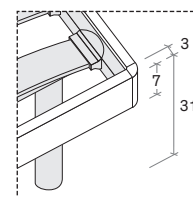

R70 stondato
Rounded R70