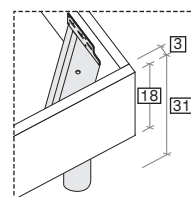

R70 stondato
Rounded R70

R120

misure L x H x P cm /
dimensions W x H x D cm

128/158/168/188 × 95 × 206/216/234

misure LT cm /
dimensions WH cm

127,5/167,5/187,5

R120 con gambe
R120 with legs

R180

misure L x H x P cm /
dimensions W x H x D cm

128/158/168/188 × 97 × 206/216

misure LT cm /
dimensions WH cm

127,5/167,5/187,5

R180 dritto
Straight R180

R180 stondato
Rounded R180

R18Z

misure L x H x P cm /
dimensions W x H x D cm

128/158/168/188 × 95 × 206/216

misure LT cm /
dimensions WH cm

127,5/167,5/187,5

R18Z dritto
Straight R18Z

R18Z stondato
Rounded R18Z

R18Z

misure L x H x P cm /
dimensions W x H x D cm

128/168/188 × 95 × 206/216

misure LT cm /
dimensions WH cm

127,5/167,5/187,5

R290 dritto
Straight R290

R290 stondato
Rounded R290

R290

misure L x H x P cm /
dimensions W x H x D cm

128/168/188 × 95 × 206/216

misure LT cm /
dimensions WH cm