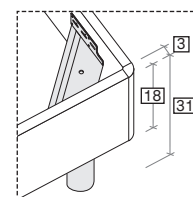

misure L x H x P cm /
dimensions W x H x D cm

128/158/168/188 × 97 × 206/216

misure LT cm /
dimensions WH cm

127,5/167,5/187,5

R180 dritto
Straight R180

R180 stondato
Rounded R180

R18Z

misure L x H x P cm /
dimensions W x H x D cm

128/158/168/188 × 95 × 206/216

misure LT cm /
dimensions WH cm

127,5/167,5/187,5

R18Z dritto
Straight R18Z

R18Z stondato
Rounded R18Z

R18Z

misure L x H x P cm /
dimensions W x H x D cm

128/168/188 × 95 × 206/216

misure LT cm /
dimensions WH cm

127,5/167,5/187,5

Disponibile sistema di sollevamento PRATIC.
PRATIC lift system available on demand.

R290

misure L x H x P cm /
dimensions W x H x D cm

128/158/168/188 × 95 × 206/216

misure LT cm /
dimensions WH cm

127,5/167,5/187,5

R290 dritto
Straight R290

R290 stondato
Rounded R290

R290

misure L x H x P cm /
dimensions W x H x D cm

128/168/188 × 95 × 206/216

misure LT cm /
dimensions WH cm