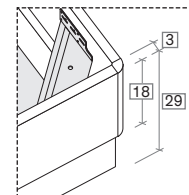

misure L x H x P cm /
dimensions W x H x D cm

128/158/168/188 × 97 × 206/216

misure LT cm /
dimensions WH cm

127,5/167,5/187,5

R180 dritto
Straight R180

R180 stondato
Rounded R180

R18Z

misure L x H x P cm /
dimensions W x H x D cm

128/158/168/188 × 95 × 206/216

misure LT cm /
dimensions WH cm

127,5/167,5/187,5

R18Z dritto
Straight R18Z

R18Z stondato
Rounded R18Z

R18Z

misure L x H x P cm /
dimensions W x H x D cm

128/168/188 × 95 × 206/216

misure LT cm /
dimensions WH cm

127,5/167,5/187,5

Disponibile sistema di sollevamento PRATIC.
PRATIC lift system available on demand.

R290

misure L x H x P cm /
dimensions W x H x D cm

128/158/168/188 × 95 × 206/216

misure LT cm /
dimensions WH cm

127,5/167,5/187,5

R290 dritto
Straight R290

R290 stondato
Rounded R290

R290

misure L x H x P cm /
dimensions W x H x D cm

128/168/188 × 95 × 206/216

misure LT cm /
dimensions WH cm