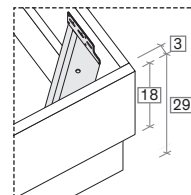

misure L x H x P cm /
dimensions W x H x D cm

128/158/168/188 × 97 × 206/216

misure LT cm /
dimensions WH cm

127,5/167,5/187,5

R180 dritto
Straight R180

R180 stondato
Rounded R180

R18Z

misure L x H x P cm /
dimensions W x H x D cm

128/158/168/188 × 95 × 206/216

misure LT cm /
dimensions WH cm

127,5/167,5/187,5

R18Z dritto
Straight R18Z

R18Z stondato
Rounded R18Z

R18Z

misure L x H x P cm /
dimensions W x H x D cm

128/168/188 × 95 × 206/216

misure LT cm /
dimensions WH cm

127,5/167,5/187,5

Disponibile sistema di sollevamento PRATIC.
PRATIC lift system available on demand.

R290

misure L x H x P cm /
dimensions W x H x D cm

128/158/168/188 × 95 × 206/216

misure LT cm /
dimensions WH cm

127,5/167,5/187,5

R290 dritto
Straight R290

R290 stondato
Rounded R290

R290

misure L x H x P cm /
dimensions W x H x D cm

128/168/188 × 95 × 206/216

misure LT cm /
dimensions WH cm