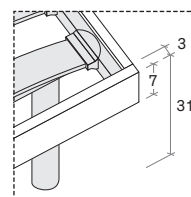

Testiera sfoderabile

Headboard with removable cover

R70

misure L x H x P cm /
dimensions W x H x D cm

128/168/188 × 97 × 206/216

misure LT cm /
dimensions WH cm

127,5/167,5/187,5

R70 dritto
Straight R70

misure L x H x P cm /
dimensions W x H x D cm

128/158/168/188 × 97 × 206/216

misure LT cm /
dimensions WH cm

127,5/167,5/187,5

R180 dritto
Straight R180

R180 stondato
Rounded R180

R18Z

misure L x H x P cm /
dimensions W x H x D cm

128/158/168/188 × 95 × 206/216

misure LT cm /
dimensions WH cm

127,5/167,5/187,5

R18Z dritto
Straight R18Z

R18Z stondato
Rounded R18Z

R18Z

misure L x H x P cm /
dimensions W x H x D cm

128/168/188 × 95 × 206/216

misure LT cm /
dimensions WH cm

127,5/167,5/187,5

R290 dritto
Straight R290

R290 stondato
Rounded R290

R290

misure L x H x P cm /
dimensions W x H x D cm

128/168/188 × 95 × 206/216

misure LT cm /
dimensions WH cm