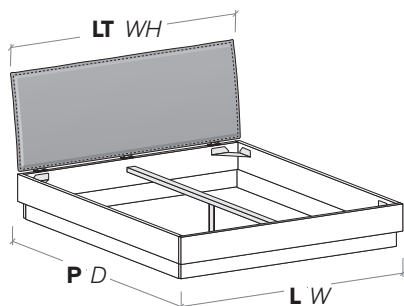

misure L x H x P cm /
dimensions W x H x D cm

128/158/168/188 × 97 × 206/216

misure LT cm /
dimensions WH cm

127,5/167,5/187,5

R180 dritto
Straight R180

R180 stondato
Rounded R180

R18Z

misure L x H x P cm /
dimensions W x H x D cm

128/158/168/188 × 95 × 206/216

misure LT cm /
dimensions WH cm

127,5/167,5/187,5

R18Z dritto
Straight R18Z

R18Z stondato
Rounded R18Z

R18Z

misure L x H x P cm /
dimensions W x H x D cm

128/168/188 × 95 × 206/216

misure LT cm /
dimensions WH cm

127,5/167,5/187,5

Disponibile sistema di sollevamento PRATIC.
PRATIC lift system available on demand.

R290

misure L x H x P cm /
dimensions W x H x D cm

128/158/168/188 × 95 × 206/216

misure LT cm /
dimensions WH cm

127,5/167,5/187,5

R290 dritto
Straight R290

R290 stondato
Rounded R290

R290

misure L x H x P cm /
dimensions W x H x D cm

128/168/188 × 95 × 206/216

misure LT cm /
dimensions WH cm