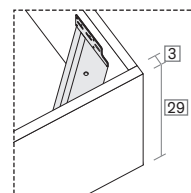

misure L x H x P cm /
dimensions W x H x D cm

128/158/168/188 × 97 × 206/216

misure LT cm /
dimensions WH cm

127,5/167,5/187,5

R180 dritto
Straight R180

R180 stondato
Rounded R180

R18Z

misure L x H x P cm /
dimensions W x H x D cm

128/158/168/188 × 95 × 206/216

misure LT cm /
dimensions WH cm

127,5/167,5/187,5

R18Z dritto
Straight R18Z

R18Z stondato
Rounded R18Z

R18Z

misure L x H x P cm /
dimensions W x H x D cm

128/168/188 × 95 × 206/216

misure LT cm /
dimensions WH cm

127,5/167,5/187,5

Disponibile sistema di sollevamento PRATIC.
PRATIC lift system available on demand.

R290

misure L x H x P cm /
dimensions W x H x D cm

128/158/168/188 × 95 × 206/216

misure LT cm /
dimensions WH cm

127,5/167,5/187,5

R290 dritto
Straight R290

R290 stondato
Rounded R290

R290

misure L x H x P cm /
dimensions W x H x D cm

128/168/188 × 95 × 206/216

misure LT cm /
dimensions WH cm