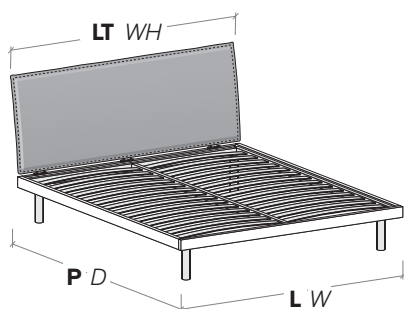

Testiera sfoderabile

Headboard with removable cover

R70

misure L x H x P cm /
dimensions W x H x D cm

128/168/188 × 97 × 206/216

misure LT cm /
dimensions WH cm

127,5/167,5/187,5

R70 dritto
Straight R70

R70 stondato
Rounded R70

R120

misure L x H x P cm /
dimensions W x H x D cm

128/158/168/188 × 95 × 206/216/234

misure LT cm /
dimensions WH cm

127,5/167,5/187,5

R120 con gambe
R120 with legs

R180

misure L x H x P cm /
dimensions W x H x D cm

128/158/168/188 × 97 × 206/216

misure LT cm /
dimensions WH cm

127,5/167,5/187,5

R180 dritto
Straight R180

R180 stondato
Rounded R180

R18Z

misure L x H x P cm /
dimensions W x H x D cm

128/158/168/188 × 95 × 206/216

misure LT cm /
dimensions WH cm

127,5/167,5/187,5

R18Z dritto
Straight R18Z

R18Z stondato
Rounded R18Z

R18Z

misure L x H x P cm /
dimensions W x H x D cm

128/168/188 × 95 × 206/216