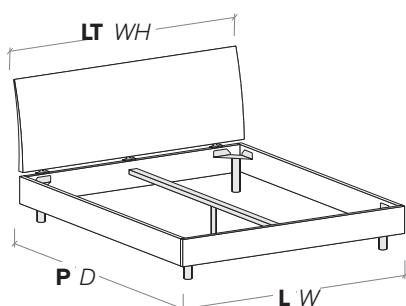

misure L x H x P cm /
dimensions W x H x D cm

158/168/188 x 95 x 206/216/234

misure LT cm /
dimensions WH cm

167,5/187,5

R120 con gambe
R120 with legs

R180

misure L x H x P cm /
dimensions W x H x D cm

158/168/188 x 97 x 206/216

misure LT cm /
dimensions WH cm

167,5/187,5

R180 dritto
Straight R180

R180 stondato
Rounded R180

R18Z

misure L x H x P cm /
dimensions W x H x D cm

158/168/188 × 95 × 206/216

misure LT cm /
dimensions WH cm

167,5/187,5

R18Z dritto
Straight R18Z

R18Z stondato
Rounded R18Z

R18Z

misure L x H x P cm /
dimensions W x H x D cm

168/188 × 95 × 206/216

misure LT cm /
dimensions WH cm

167,5/187,5

R290 dritto
Straight R290

R290 stondato
Rounded R290

R290

misure L x H x P cm /
dimensions W x H x D cm

168/188 × 95 × 206/216

misure LT cm /
dimensions WH cm

167,5/187,5

Disponibile sistema di sollevamento PRATIC.
PRATIC lift system available on demand.