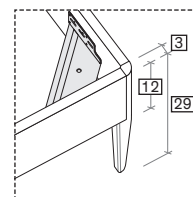

R70

misure L x H x P cm /
dimensions W x H x D cm

168/188 x 97 x 206/216

misure LT cm /
dimensions WH cm

167,5/187,5

R70 dritto
Straight R70

R70 stondato
Rounded R70

R120

misure L x H x P cm /
dimensions W x H x D cm

158/168/188 x 95 x 206/216/234

misure LT cm /
dimensions WH cm

167,5/187,5

R120 con gambe
R120 with legs

R180

misure L x H x P cm /
dimensions W x H x D cm

158/168/188 x 97 x 206/216

misure LT cm /
dimensions WH cm

167,5/187,5

R180 dritto
Straight R180

R180 stondato
Rounded R180

R18Z

misure L x H x P cm /
dimensions W x H x D cm

158/168/188 × 95 × 206/216

misure LT cm /
dimensions WH cm

167,5/187,5

R18Z dritto
Straight R18Z

R18Z stondato
Rounded R18Z

R18Z

misure L x H x P cm /
dimensions W x H x D cm

168/188 × 95 × 206/216

misure LT cm /
dimensions WH cm

167,5/187,5