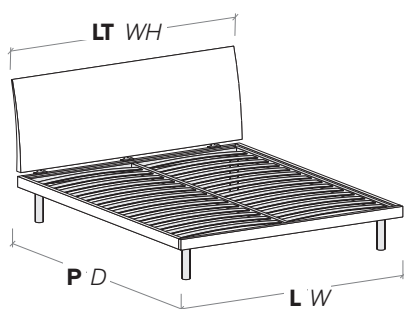

R70

misure L x H x P cm /
dimensions W x H x D cm

168/188 x 97 x 206/216

misure LT cm /
dimensions WH cm

167,5/187,5

R70 dritto
Straight R70

R70 stondato
Rounded R70

R120

misure L x H x P cm /
dimensions W x H x D cm

158/168/188 x 95 x 206/216/234

misure LT cm /
dimensions WH cm

167,5/187,5

R120 con gambe
R120 with legs

R180

misure L x H x P cm /
dimensions W x H x D cm

158/168/188 x 97 x 206/216

misure LT cm /
dimensions WH cm

167,5/187,5

R180 dritto
Straight R180

R180 stondato
Rounded R180

R18Z

misure L x H x P cm /
dimensions W x H x D cm

158/168/188 × 95 × 206/216

misure LT cm /
dimensions WH cm

167,5/187,5

R18Z dritto
Straight R18Z

R18Z stondato
Rounded R18Z

R18Z

misure L x H x P cm /
dimensions W x H x D cm

168/188 × 95 × 206/216

misure LT cm /
dimensions WH cm

167,5/187,5