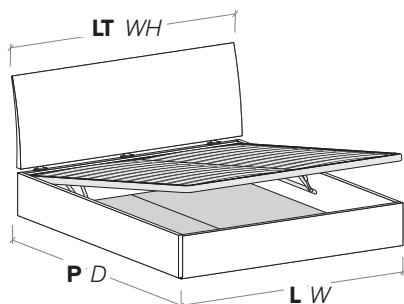

misure LT cm /
dimensions WH cm

167,5/187,5

R180 dritto
Straight R180

R180 stondato
Rounded R180

R18Z

misure L x H x P cm /
dimensions W x H x D cm

158/168/188 × 95 × 206/216

misure LT cm /
dimensions WH cm

167,5/187,5

R18Z dritto
Straight R18Z

R18Z stondato
Rounded R18Z

R18Z

misure L x H x P cm /
dimensions W x H x D cm

168/188 × 95 × 206/216

misure LT cm /
dimensions WH cm

167,5/187,5

Disponibile sistema di sollevamento PRATIC.
PRATIC lift system available on demand.

R290

misure L x H x P cm /
dimensions W x H x D cm

158/168/188 × 95 × 206/216

misure LT cm /
dimensions WH cm

167,5/187,5

R290 dritto
Straight R290

R290 stondato
Rounded R290

R290

misure L x H x P cm /
dimensions W x H x D cm

168/188 × 95 × 206/216

misure LT cm /
dimensions WH cm

167,5/187,5

Disponibile sistema di sollevamento PRATIC.
PRATIC lift system available on demand.