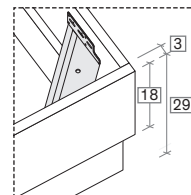

misure LT cm /
dimensions WH cm

167,5/187,5

R180 dritto
Straight R180

R180 stondato
Rounded R180

R18Z

misure L x H x P cm /
dimensions W x H x D cm

158/168/188 × 95 × 206/216

misure LT cm /
dimensions WH cm

167,5/187,5

R18Z dritto
Straight R18Z

R18Z stondato
Rounded R18Z

R18Z

misure L x H x P cm /
dimensions W x H x D cm

168/188 × 95 × 206/216

misure LT cm /
dimensions WH cm

167,5/187,5

Disponibile sistema di sollevamento PRATIC.
PRATIC lift system available on demand.

R290

misure L x H x P cm /
dimensions W x H x D cm

158/168/188 × 95 × 206/216

misure LT cm /
dimensions WH cm

167,5/187,5

R290 dritto
Straight R290

R290 stondato
Rounded R290

R290

misure L x H x P cm /
dimensions W x H x D cm

168/188 × 95 × 206/216

misure LT cm /
dimensions WH cm

167,5/187,5

Disponibile sistema di sollevamento PRATIC.
PRATIC lift system available on demand.