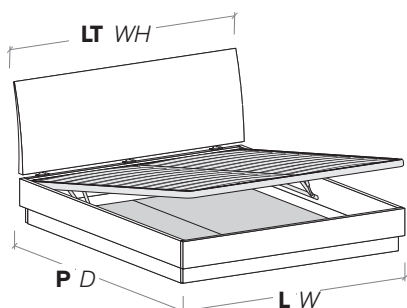

misure LT cm /
dimensions WH cm

167,5/187,5

R180 dritto
Straight R180

R180 stondato
Rounded R180

R18Z

misure L x H x P cm /
dimensions W x H x D cm

158/168/188 × 95 × 206/216

misure LT cm /
dimensions WH cm

167,5/187,5

R18Z dritto
Straight R18Z

R18Z stondato
Rounded R18Z

R18Z

misure L x H x P cm /
dimensions W x H x D cm

168/188 × 95 × 206/216

misure LT cm /
dimensions WH cm

167,5/187,5

Disponibile sistema di sollevamento PRATIC.
PRATIC lift system available on demand.

R290

misure L x H x P cm /
dimensions W x H x D cm

158/168/188 × 95 × 206/216

misure LT cm /
dimensions WH cm

167,5/187,5

R290 dritto
Straight R290

R290 stondato
Rounded R290

R290

misure L x H x P cm /
dimensions W x H x D cm

168/188 × 95 × 206/216

misure LT cm /
dimensions WH cm

167,5/187,5

Disponibile sistema di sollevamento PRATIC.
PRATIC lift system available on demand.