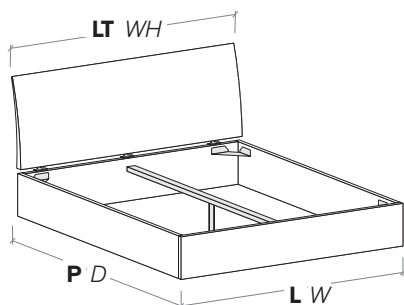

misure LT cm /
dimensions WH cm

167,5/187,5

R180 dritto
Straight R180

R180 stondato
Rounded R180

R18Z

misure L x H x P cm /
dimensions W x H x D cm

158/168/188 × 95 × 206/216

misure LT cm /
dimensions WH cm

167,5/187,5

R18Z dritto
Straight R18Z

R18Z stondato
Rounded R18Z

R18Z

misure L x H x P cm /
dimensions W x H x D cm

168/188 × 95 × 206/216

misure LT cm /
dimensions WH cm

167,5/187,5

Disponibile sistema di sollevamento PRATIC.
PRATIC lift system available on demand.

R290

misure L x H x P cm /
dimensions W x H x D cm

158/168/188 × 95 × 206/216

misure LT cm /
dimensions WH cm

167,5/187,5

R290 dritto
Straight R290

R290 stondato
Rounded R290

R290

misure L x H x P cm /
dimensions W x H x D cm

168/188 × 95 × 206/216

misure LT cm /
dimensions WH cm

167,5/187,5

Disponibile sistema di sollevamento PRATIC.
PRATIC lift system available on demand.