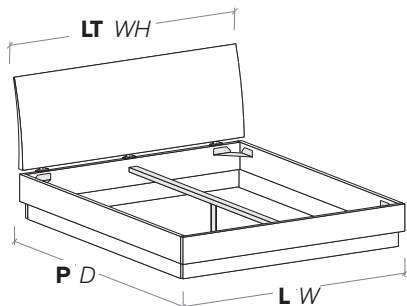

misure L x H x P cm /
dimensions W x H x D cm

158/168/188 x 95 x 206/216/234

misure LT cm /
dimensions WH cm

167,5/187,5

R120 con gambe
R120 with legs

R180

misure L x H x P cm /
dimensions W x H x D cm

158/168/188 x 97 x 206/216

misure LT cm /
dimensions WH cm

167,5/187,5

R180 dritto
Straight R180

R180 stondato
Rounded R180

R18Z

misure L x H x P cm /
dimensions W x H x D cm

158/168/188 × 95 × 206/216

misure LT cm /
dimensions WH cm

167,5/187,5

R18Z dritto
Straight R18Z

R18Z stondato
Rounded R18Z

R18Z

misure L x H x P cm /
dimensions W x H x D cm

168/188 × 95 × 206/216

misure LT cm /
dimensions WH cm

167,5/187,5

R290 dritto
Straight R290

R290 stondato
Rounded R290

R290

misure L x H x P cm /
dimensions W x H x D cm

168/188 × 95 × 206/216

misure LT cm /
dimensions WH cm

167,5/187,5

Disponibile sistema di sollevamento PRATIC.
PRATIC lift system available on demand.