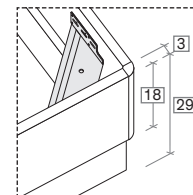

misure LT cm /
dimensions WH cm

167,5/187,5

R180 dritto
Straight R180

R180 stondato
Rounded R180

R18Z

misure L x H x P cm /
dimensions W x H x D cm

158/168/188 × 95 × 206/216

misure LT cm /
dimensions WH cm

167,5/187,5

R18Z dritto
Straight R18Z

R18Z stondato
Rounded R18Z

R18Z

misure L x H x P cm /
dimensions W x H x D cm

168/188 × 95 × 206/216

misure LT cm /
dimensions WH cm

167,5/187,5

Disponibile sistema di sollevamento PRATIC.
PRATIC lift system available on demand.

R290

misure L x H x P cm /
dimensions W x H x D cm

158/168/188 × 95 × 206/216

misure LT cm /
dimensions WH cm

167,5/187,5

R290 dritto
Straight R290

R290 stondato
Rounded R290

R290

misure L x H x P cm /
dimensions W x H x D cm

168/188 × 95 × 206/216

misure LT cm /
dimensions WH cm

167,5/187,5

Disponibile sistema di sollevamento PRATIC.
PRATIC lift system available on demand.