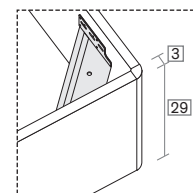

misure LT cm /
dimensions WH cm

167,5/187,5

R180 dritto
Straight R180

R180 stondato
Rounded R180

R18Z

misure L x H x P cm /
dimensions W x H x D cm

158/168/188 × 95 × 206/216

misure LT cm /
dimensions WH cm

167,5/187,5

R18Z dritto
Straight R18Z

R18Z stondato
Rounded R18Z

R18Z

misure L x H x P cm /
dimensions W x H x D cm

168/188 × 95 × 206/216

misure LT cm /
dimensions WH cm

167,5/187,5

Disponibile sistema di sollevamento PRATIC.
PRATIC lift system available on demand.

R290

misure L x H x P cm /
dimensions W x H x D cm

158/168/188 × 95 × 206/216

misure LT cm /
dimensions WH cm

167,5/187,5

R290 dritto
Straight R290

R290 stondato
Rounded R290

R290

misure L x H x P cm /
dimensions W x H x D cm

168/188 × 95 × 206/216

misure LT cm /
dimensions WH cm

167,5/187,5

Disponibile sistema di sollevamento PRATIC.
PRATIC lift system available on demand.