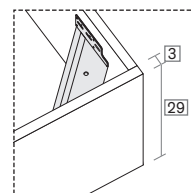

misure LT cm /
dimensions WH cm

167,5/187,5

R180 dritto
Straight R180

R180 stondato
Rounded R180

R18Z

misure L x H x P cm /
dimensions W x H x D cm

158/168/188 × 95 × 206/216

misure LT cm /
dimensions WH cm

167,5/187,5

R18Z dritto
Straight R18Z

R18Z stondato
Rounded R18Z

R18Z

misure L x H x P cm /
dimensions W x H x D cm

168/188 × 95 × 206/216

misure LT cm /
dimensions WH cm

167,5/187,5

Disponibile sistema di sollevamento PRATIC.
PRATIC lift system available on demand.

R290

misure L x H x P cm /
dimensions W x H x D cm

158/168/188 × 95 × 206/216

misure LT cm /
dimensions WH cm

167,5/187,5

R290 dritto
Straight R290

R290 stondato
Rounded R290

R290

misure L x H x P cm /
dimensions W x H x D cm

168/188 × 95 × 206/216

misure LT cm /
dimensions WH cm

167,5/187,5

Disponibile sistema di sollevamento PRATIC.
PRATIC lift system available on demand.