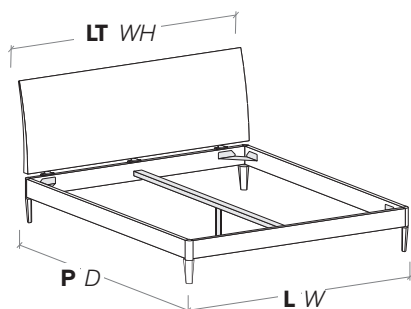

R70

misure L x H x P cm /
dimensions W x H x D cm

168/188 x 97 x 206/216

misure LT cm /
dimensions WH cm

167,5/187,5

R70 dritto
Straight R70

R70 stondato
Rounded R70

R120

misure L x H x P cm /
dimensions W x H x D cm

158/168/188 x 95 x 206/216/234

misure LT cm /
dimensions WH cm

167,5/187,5

R120 con gambe
R120 with legs

R180

misure L x H x P cm /
dimensions W x H x D cm

158/168/188 x 97 x 206/216

misure LT cm /
dimensions WH cm

167,5/187,5

R180 dritto
Straight R180

R180 stondato
Rounded R180

R18Z

misure L x H x P cm /
dimensions W x H x D cm

158/168/188 × 95 × 206/216

misure LT cm /
dimensions WH cm

167,5/187,5

R18Z dritto
Straight R18Z

R18Z stondato
Rounded R18Z

R18Z

misure L x H x P cm /
dimensions W x H x D cm

168/188 × 95 × 206/216

misure LT cm /
dimensions WH cm

167,5/187,5