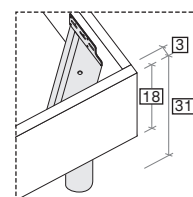

misure L x H x P cm /
dimensions W x H x D cm

158/168/188 x 95 x 206/216/234

misure LT cm /
dimensions WH cm

167,5/187,5

R120 con gambe
R120 with legs

R180

misure L x H x P cm /
dimensions W x H x D cm

158/168/188 x 97 x 206/216

misure LT cm /
dimensions WH cm

167,5/187,5

R180 dritto
Straight R180

R180 stondato
Rounded R180

R18Z

misure L x H x P cm /
dimensions W x H x D cm

158/168/188 × 95 × 206/216

misure LT cm /
dimensions WH cm

167,5/187,5

R18Z dritto
Straight R18Z

R18Z stondato
Rounded R18Z

R18Z

misure L x H x P cm /
dimensions W x H x D cm

168/188 × 95 × 206/216

misure LT cm /
dimensions WH cm

167,5/187,5

R290 dritto
Straight R290

R290 stondato
Rounded R290

R290

misure L x H x P cm /
dimensions W x H x D cm

168/188 × 95 × 206/216

misure LT cm /
dimensions WH cm

167,5/187,5

Disponibile sistema di sollevamento PRATIC.
PRATIC lift system available on demand.