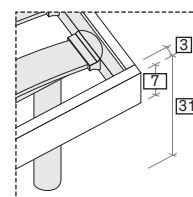

misure L x H x P cm /
dimensions W x H x D cm

168/188 x 97 x 206/216

misure LT cm /
dimensions WH cm

167,5/187,5

R70 dritto
Straight R70