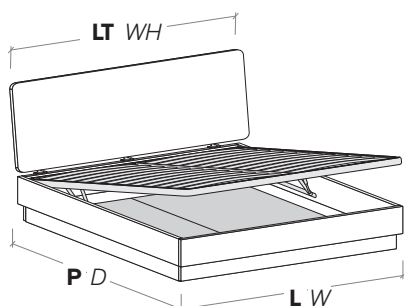

128/148/158/168/188 × 92 × 206/216

misure LT cm /
dimensions WH cm

135/155/175/195

R180 dritto
Straight R180

R180 stondato
Rounded R180

R18Z

misure L x H x P cm /
dimensions W x H x D cm

128/148/158/168/188 × 90 × 206/216

misure LT cm /
dimensions WH cm

135/155/175/195

R18Z dritto
Straight R18Z

R18Z stondato
Rounded R18Z

R18Z

misure L x H x P cm /
dimensions W x H x D cm

128/168/188 × 90 × 206/216

misure LT cm /
dimensions WH cm

135/155/175/195

Disponibile sistema di sollevamento PRATIC.
PRATIC lift system available on demand.

R290

misure L x H x P cm /
dimensions W x H x D cm

128/148/158/168/188 × 90 × 206/216

misure LT cm /
dimensions WH cm

135/155/175/195

R290 dritto
Straight R290

R290 stondato
Rounded R290

R290

misure L x H x P cm /
dimensions W x H x D cm

128/168/188 × 90 × 206/216

misure LT cm /
dimensions WH cm

135/155/175/195