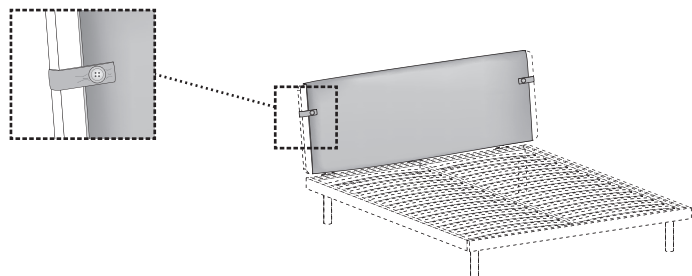

misure LT cm /
dimensions WH cm

135/155/175/195

R18Z dritto
Straight R18Z

R18Z stondato
Rounded R18Z

R18Z

misure L x H x P cm /
dimensions W x H x D cm

128/168/188 × 90 × 206/216

misure LT cm /
dimensions WH cm

135/155/175/195

Disponibile sistema di sollevamento PRATIC.
PRATIC lift system available on demand.

R290

misure L x H x P cm /
dimensions W x H x D cm

128/148/158/168/188 × 90 × 206/216

misure LT cm /
dimensions WH cm

135/155/175/195

R290 dritto
Straight R290

R290 stondato
Rounded R290

R290

misure L x H x P cm /
dimensions W x H x D cm

128/168/188 × 90 × 206/216

misure LT cm /
dimensions WH cm

135/155/175/195

Disponibile sistema di sollevamento PRATIC.
PRATIC lift system available on demand.

Cuffia ENNIS per letto SUEZ

ENNIS headboard cover for SUEZ bed

Cuffia BLED per letto SUEZ

BLED headboard cover for SUEZ bed