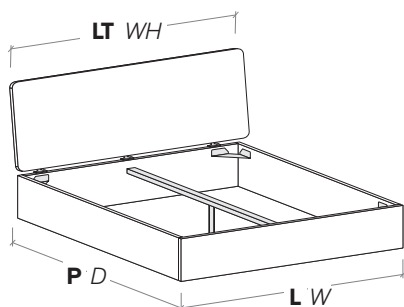

128/148/158/168/188 × 92 × 206/216

misure LT cm /
dimensions WH cm

135/155/175/195

R180 dritto
Straight R180

R180 stondato
Rounded R180

R18Z

misure L x H x P cm /
dimensions W x H x D cm

128/148/158/168/188 × 90 × 206/216

misure LT cm /
dimensions WH cm

135/155/175/195

R18Z dritto
Straight R18Z

R18Z stondato
Rounded R18Z

R18Z

misure L x H x P cm /
dimensions W x H x D cm

128/168/188 × 90 × 206/216

misure LT cm /
dimensions WH cm

135/155/175/195

Disponibile sistema di sollevamento PRATIC.
PRATIC lift system available on demand.

R290

misure L x H x P cm /
dimensions W x H x D cm

128/148/158/168/188 × 90 × 206/216

misure LT cm /
dimensions WH cm

135/155/175/195

R290 dritto
Straight R290

R290 stondato
Rounded R290

R290

misure L x H x P cm /
dimensions W x H x D cm

128/168/188 × 90 × 206/216

misure LT cm /
dimensions WH cm

135/155/175/195