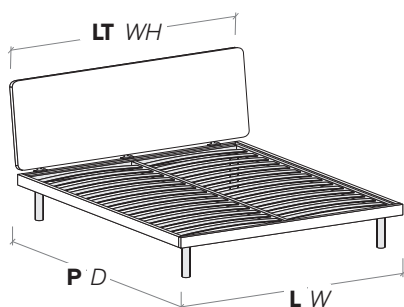

R70

misure L x H x P cm /
dimensions W x H x D cm

128/168/188 × 92 × 206/216

misure LT cm /
dimensions WH cm

135/175/195

R70 dritto
Straight R70

R70 stondato
Rounded R70

R120

misure L x H x P cm /
dimensions W x H x D cm

128/148/158/168/188 × 90 × 206/216/234

misure LT cm /
dimensions WH cm

135/155/175/195

R120 con gambe
R120 with legs

R180

misure L x H x P cm /
dimensions W x H x D cm

128/148/158/168/188 × 92 × 206/216

misure LT cm /
dimensions WH cm

135/155/175/195

R180 dritto
Straight R180

R180 stondato
Rounded R180

R18Z

misure L x H x P cm /
dimensions W x H x D cm

128/148/158/168/188 × 90 × 206/216

misure LT cm /
dimensions WH cm

135/155/175/195

R18Z dritto
Straight R18Z

R18Z stondato
Rounded R18Z

R18Z

misure L x H x P cm /
dimensions W x H x D cm

128/168/188 × 90 × 206/216

misure LT cm /
dimensions WH cm