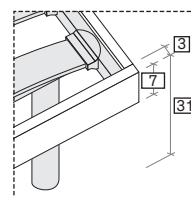

misure L x H x P cm /
dimensions W x H x D cm

128/168/188 × 92 × 206/216

misure LT cm /
dimensions WH cm

135/175/195

R70 dritto
Straight R70