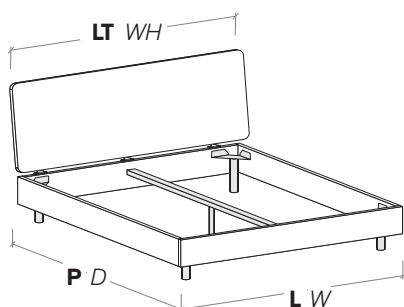

misure L x H x P cm /
dimensions W x H x D cm

128/148/158/168/188 × 90 × 206/216/234

misure LT cm /
dimensions WH cm

135/155/175/195

R120 con gambe
R120 with legs

R180

misure L x H x P cm /
dimensions W x H x D cm

128/148/158/168/188 × 92 × 206/216

misure LT cm /
dimensions WH cm

135/155/175/195

R180 dritto
Straight R180

R180 stondato
Rounded R180

R18Z

misure L x H x P cm /
dimensions W x H x D cm

128/148/158/168/188 × 90 × 206/216

misure LT cm /
dimensions WH cm

135/155/175/195

R18Z dritto
Straight R18Z

R18Z stondato
Rounded R18Z

R18Z

misure L x H x P cm /
dimensions W x H x D cm

128/168/188 × 90 × 206/216

misure LT cm /
dimensions WH cm

135/155/175/195

R290 dritto
Straight R290

R290 stondato
Rounded R290

R290

misure L x H x P cm /
dimensions W x H x D cm

128/168/188 × 90 × 206/216

misure LT cm /
dimensions WH cm

135/155/175/195