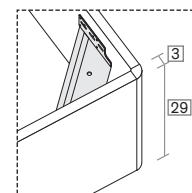

128/148/158/168/188 × 92 × 206/216

misure LT cm /
dimensions WH cm

135/155/175/195

R180 dritto
Straight R180

R180 stondato
Rounded R180

R18Z

misure L x H x P cm /
dimensions W x H x D cm

128/148/158/168/188 × 90 × 206/216

misure LT cm /
dimensions WH cm

135/155/175/195

R18Z dritto
Straight R18Z

R18Z stondato
Rounded R18Z

R18Z

misure L x H x P cm /
dimensions W x H x D cm

128/168/188 × 90 × 206/216

misure LT cm /
dimensions WH cm

135/155/175/195

Disponibile sistema di sollevamento PRATIC.
PRATIC lift system available on demand.

R290

misure L x H x P cm /
dimensions W x H x D cm

128/148/158/168/188 × 90 × 206/216

misure LT cm /
dimensions WH cm

135/155/175/195

R290 dritto
Straight R290

R290 stondato
Rounded R290

R290

misure L x H x P cm /
dimensions W x H x D cm

128/168/188 × 90 × 206/216

misure LT cm /
dimensions WH cm

135/155/175/195