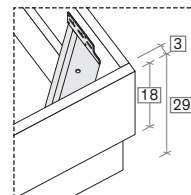

misure L x H x P cm /
dimensions W x H x D cm

128/148/158/168/188 × 90 × 206/216/234

misure LT cm /
dimensions WH cm

135/155/175/195

R120 con gambe
R120 with legs

R180

misure L x H x P cm /
dimensions W x H x D cm

128/148/158/168/188 × 92 × 206/216

misure LT cm /
dimensions WH cm

135/155/175/195

R180 dritto
Straight R180

R180 stondato
Rounded R180

R18Z

misure L x H x P cm /
dimensions W x H x D cm

128/148/158/168/188 × 90 × 206/216

misure LT cm /
dimensions WH cm

135/155/175/195

R18Z dritto
Straight R18Z

R18Z stondato
Rounded R18Z

R18Z

misure L x H x P cm /
dimensions W x H x D cm

128/168/188 × 90 × 206/216

misure LT cm /
dimensions WH cm

135/155/175/195

R290 dritto
Straight R290

R290 stondato
Rounded R290

R290

misure L x H x P cm /
dimensions W x H x D cm

128/168/188 × 90 × 206/216

misure LT cm /
dimensions WH cm

135/155/175/195