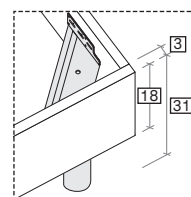

misure L x H x P cm /
dimensions W x H x D cm

128/148/158/168/188 × 90 × 206/216/234

misure LT cm /
dimensions WH cm

135/155/175/195

R120 con gambe
R120 with legs

R180

misure L x H x P cm /
dimensions W x H x D cm

128/148/158/168/188 × 92 × 206/216

misure LT cm /
dimensions WH cm

135/155/175/195

R180 dritto
Straight R180

R180 stondato
Rounded R180

R18Z

misure L x H x P cm /
dimensions W x H x D cm

128/148/158/168/188 × 90 × 206/216

misure LT cm /
dimensions WH cm

135/155/175/195

R18Z dritto
Straight R18Z

R18Z stondato
Rounded R18Z

R18Z

misure L x H x P cm /
dimensions W x H x D cm

128/168/188 × 90 × 206/216

misure LT cm /
dimensions WH cm

135/155/175/195

R290 dritto
Straight R290

R290 stondato
Rounded R290

R290

misure L x H x P cm /
dimensions W x H x D cm

128/168/188 × 90 × 206/216

misure LT cm /
dimensions WH cm

135/155/175/195