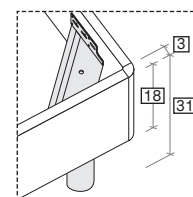

128/148/158/168/188 × 92 × 206/216

misure LT cm /
dimensions WH cm

135/155/175/195

R180 dritto
Straight R180

R180 stondato
Rounded R180

R18Z

misure L x H x P cm /
dimensions W x H x D cm

128/148/158/168/188 × 90 × 206/216

misure LT cm /
dimensions WH cm

135/155/175/195

R18Z dritto
Straight R18Z

R18Z stondato
Rounded R18Z

R18Z

misure L x H x P cm /
dimensions W x H x D cm

128/168/188 × 90 × 206/216

misure LT cm /
dimensions WH cm

135/155/175/195

Disponibile sistema di sollevamento PRATIC.
PRATIC lift system available on demand.

R290

misure L x H x P cm /
dimensions W x H x D cm

128/148/158/168/188 × 90 × 206/216

misure LT cm /
dimensions WH cm

135/155/175/195

R290 dritto
Straight R290

R290 stondato
Rounded R290

R290

misure L x H x P cm /
dimensions W x H x D cm

128/168/188 × 90 × 206/216

misure LT cm /
dimensions WH cm

135/155/175/195