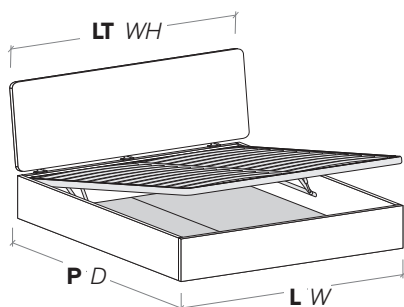

128/148/158/168/188 × 92 × 206/216

misure LT cm /
dimensions WH cm

135/155/175/195

R180 dritto
Straight R180

R180 stondato
Rounded R180

R18Z

misure L x H x P cm /
dimensions W x H x D cm

128/148/158/168/188 × 90 × 206/216

misure LT cm /
dimensions WH cm

135/155/175/195

R18Z dritto
Straight R18Z

R18Z stondato
Rounded R18Z

R18Z

misure L x H x P cm /
dimensions W x H x D cm

128/168/188 × 90 × 206/216

misure LT cm /
dimensions WH cm

135/155/175/195

Disponibile sistema di sollevamento PRATIC.
PRATIC lift system available on demand.

R290

misure L x H x P cm /
dimensions W x H x D cm

128/148/158/168/188 × 90 × 206/216

misure LT cm /
dimensions WH cm

135/155/175/195

R290 dritto
Straight R290

R290 stondato
Rounded R290

R290

misure L x H x P cm /
dimensions W x H x D cm

128/168/188 × 90 × 206/216

misure LT cm /
dimensions WH cm

135/155/175/195