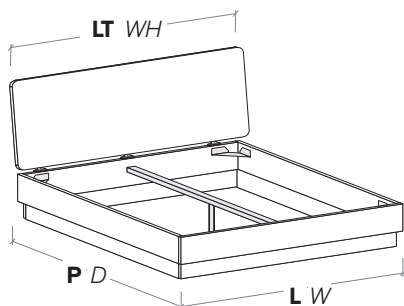

misure L x H x P cm /
dimensions W x H x D cm

128/148/158/168/188 × 90 × 206/216/234

misure LT cm /
dimensions WH cm

135/155/175/195

R120 con gambe
R120 with legs

R180

misure L x H x P cm /
dimensions W x H x D cm

128/148/158/168/188 × 92 × 206/216

misure LT cm /
dimensions WH cm

135/155/175/195

R180 dritto
Straight R180

R180 stondato
Rounded R180

R18Z

misure L x H x P cm /
dimensions W x H x D cm

128/148/158/168/188 × 90 × 206/216

misure LT cm /
dimensions WH cm

135/155/175/195

R18Z dritto
Straight R18Z

R18Z stondato
Rounded R18Z

R18Z

misure L x H x P cm /
dimensions W x H x D cm

128/168/188 × 90 × 206/216

misure LT cm /
dimensions WH cm

135/155/175/195

R290 dritto
Straight R290

R290 stondato
Rounded R290

R290

misure L x H x P cm /
dimensions W x H x D cm

128/168/188 × 90 × 206/216

misure LT cm /
dimensions WH cm

135/155/175/195