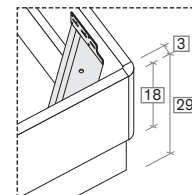

misure L x H x P cm /
dimensions W x H x D cm

128/148/158/168/188 × 90 × 206/216/234

misure LT cm /
dimensions WH cm

135/155/175/195

R120 con gambe
R120 with legs

R180

misure L x H x P cm /
dimensions W x H x D cm

128/148/158/168/188 × 92 × 206/216

misure LT cm /
dimensions WH cm

135/155/175/195

R180 dritto
Straight R180

R180 stondato
Rounded R180

R18Z

misure L x H x P cm /
dimensions W x H x D cm

128/148/158/168/188 × 90 × 206/216

misure LT cm /
dimensions WH cm

135/155/175/195

R18Z dritto
Straight R18Z

R18Z stondato
Rounded R18Z

R18Z

misure L x H x P cm /
dimensions W x H x D cm

128/168/188 × 90 × 206/216

misure LT cm /
dimensions WH cm

135/155/175/195

Disponibile sistema di sollevamento PRATIC.
PRATIC lift system available on demand.

R290

misure L x H x P cm /
dimensions W x H x D cm

128/148/158/168/188 × 90 × 206/216

misure LT cm /
dimensions WH cm