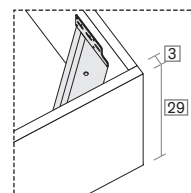

128/148/158/168/188 × 92 × 206/216

misure LT cm /
dimensions WH cm

135/155/175/195

R180 dritto
Straight R180

R180 stondato
Rounded R180

R18Z

misure L x H x P cm /
dimensions W x H x D cm

128/148/158/168/188 × 90 × 206/216

misure LT cm /
dimensions WH cm

135/155/175/195

R18Z dritto
Straight R18Z

R18Z stondato
Rounded R18Z

R18Z

misure L x H x P cm /
dimensions W x H x D cm

128/168/188 × 90 × 206/216

misure LT cm /
dimensions WH cm

135/155/175/195

Disponibile sistema di sollevamento PRATIC.
PRATIC lift system available on demand.

R290

misure L x H x P cm /
dimensions W x H x D cm

128/148/158/168/188 × 90 × 206/216

misure LT cm /
dimensions WH cm

135/155/175/195

R290 dritto
Straight R290

R290 stondato
Rounded R290

R290

misure L x H x P cm /
dimensions W x H x D cm

128/168/188 × 90 × 206/216

misure LT cm /
dimensions WH cm

135/155/175/195