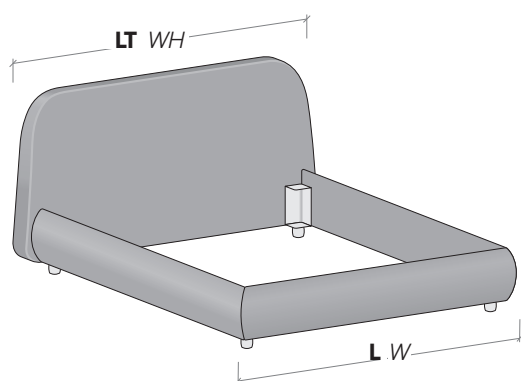

Rivestimenti sfoderabili
Removable covers

Senza rete

With no mattress base

misure L x H x P cm /
dimensions W x H x D cm

178/198 x 97 x 216/226

misure LT cm /
dimensions WH cm

184/204

Con rete alzante

With lift-up mattress base

misure L x H x P cm /
dimensions W x H x D cm

178/198 x 97 x 216/226

misure LT cm /
dimensions WH cm

184/204

Disponibile sistema di sollevamento PRATIC.
PRATIC lift system available on demand.