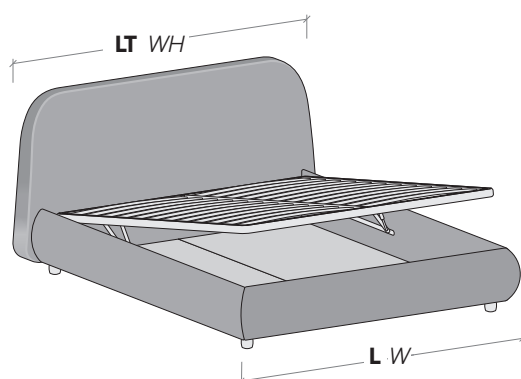

Rivestimenti sfoderabili
Removable covers

Senza rete

With no mattress base

misure L x H x P cm /
dimensions W x H x D cm

178/198 x 97 x 216/226

misure LT cm /
dimensions WH cm

184/204

Con rete alzante

With lift-up mattress base

misure L x H x P cm /
dimensions W x H x D cm

178/198 x 97 x 216/226

misure LT cm /
dimensions WH cm

184/204

Disponibile sistema di sollevamento PRATIC.
PRATIC lift system available on demand.