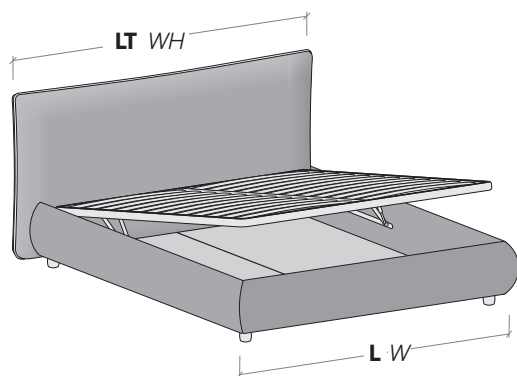

**Rivestimenti sfoderabili**  
*Removable covers*

**Senza rete**

*With no mattress base*

**misure L x H x P cm /**  
*dimensions W x H x D cm*

**178/198 x 94 x 218/228**

**misure LT cm /**  
*dimensions WH cm*

**188/208**

**Con rete alzante**

*With lift-up mattress base*

**misure L x H x P cm /**  
*dimensions W x H x D cm*

**178/198 x 94 x 218/228**

**misure LT cm /**  
*dimensions WH cm*

**188/208**

**Disponibile sistema di sollevamento PRATIC.**  
*PRATIC lift system available on demand.*