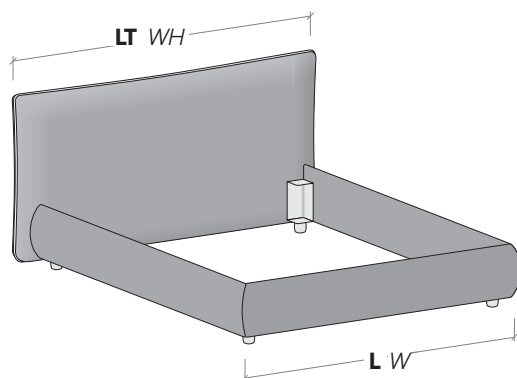

**Rivestimenti sfoderabili**  
*Removable covers*

**Senza rete**

*With no mattress base*

**misure L x H x P cm /**  
*dimensions W x H x D cm*

**178/198 x 94 x 218/228**

**misure LT cm /**  
*dimensions WH cm*

**188/208**

**Con rete alzante**

*With lift-up mattress base*

**misure L x H x P cm /**  
*dimensions W x H x D cm*

**178/198 x 94 x 218/228**

**misure LT cm /**  
*dimensions WH cm*

**188/208**

**Disponibile sistema di sollevamento PRATIC.**  
*PRATIC lift system available on demand.*