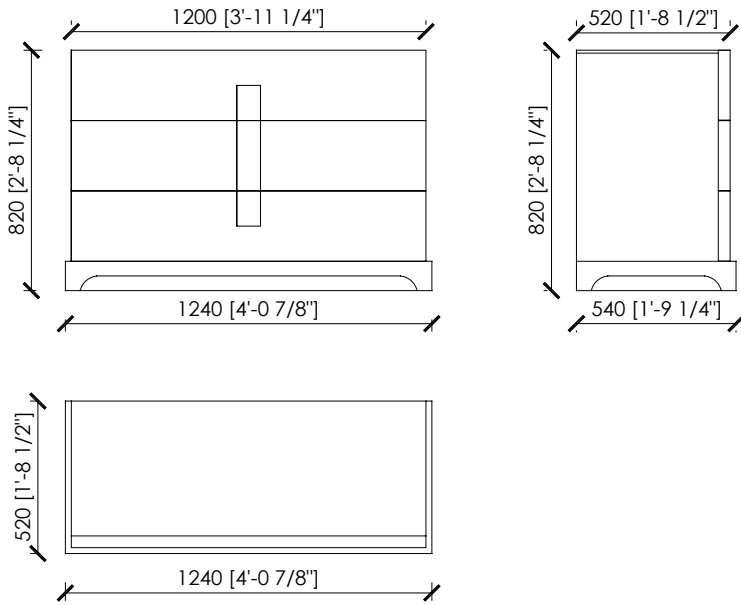

MERONI & COLZANI
M I L A N O

CAMPIDOGLIO

Maurizio Di Mauro architetto

con zoccolo / with plint