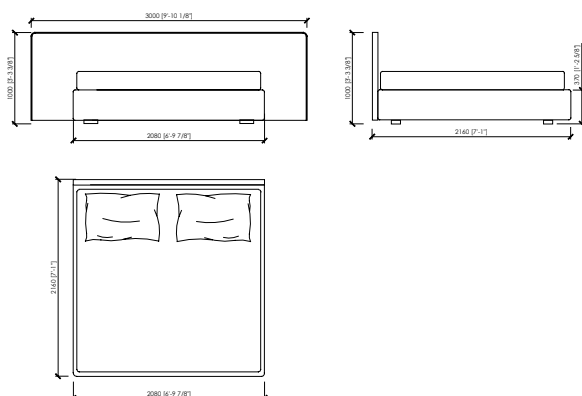

MERONI & COLZANI
MILANO

DUCALE GRAN PLISSE'

MC Lab

LOW

Dimensions in mm. MC Meroni & Colzani reserved the right to make change is reserved. This informations are based on the last price list.

DATA SHEET
V.1 2019