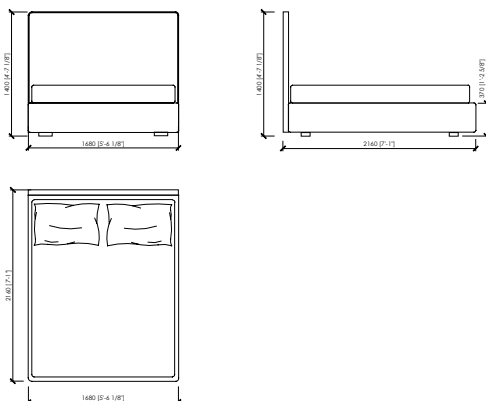

MERONI & COLZANI
MILANO

DUCALE GRAN PLISSE'

MC Lab

HIGH

Dimensions in mm. MC Meroni & Colzani reserved the right to make change is reserved. This informations are based on the last price list.

DATA SHEET
V.1 2019