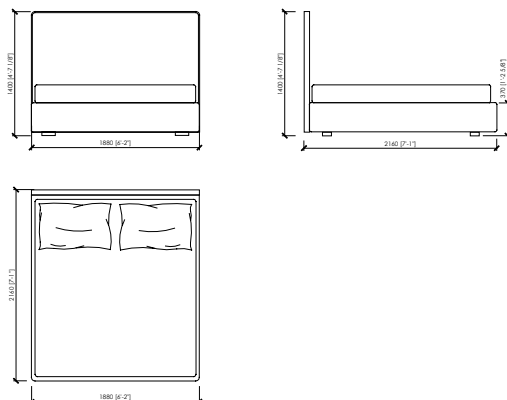

MERONI & COLZANI
MILANO

DUCALE GRAN PLISSE'

MC Lab

HIGH

Dimensions in mm. MC Meroni & Colzani reserved the right to make change is reserved. This informations are based on the last price list.

DATA SHEET
V.1 2019