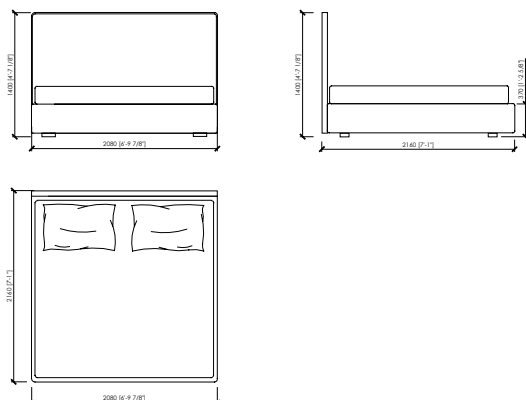

MERONI & COLZANI
MILANO

DUCALE GRAN PLISSE'

MC Lab

HIGH

Dimensions in mm. MC Meroni & Colzani reserved the right to make change is reserved. This informations are based on the last price list.

DATA SHEET
V.1 2019