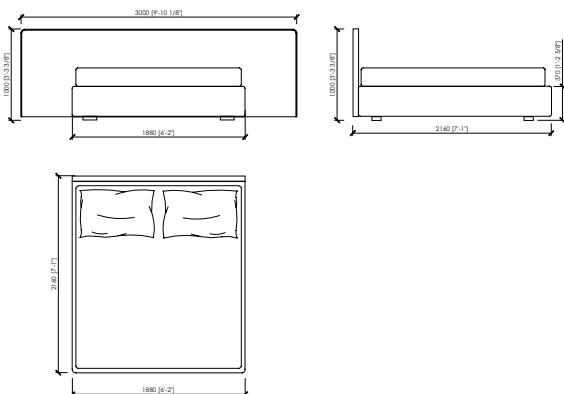

MERONI & COLZANI
MILANO

DUCALE GRAN PLISSE'

MC Lab

LOW

Dimensions in mm. MC Meroni & Colzani reserved the right to make change is reserved. This informations are based on the last price list.

DATA SHEET
V.1 2019