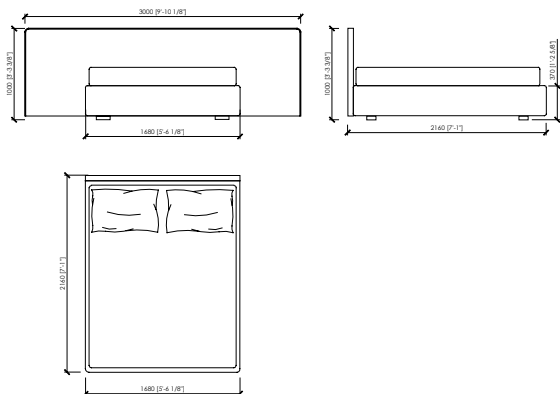

MERONI & COLZANI
MILANO

DUCALE GRAN PLISSE'

MC Lab

LOW

Dimensions in mm. MC Meroni & Colzani reserved the right to make change is reserved. This informations are based on the last price list.

DATA SHEET
V.1 2019