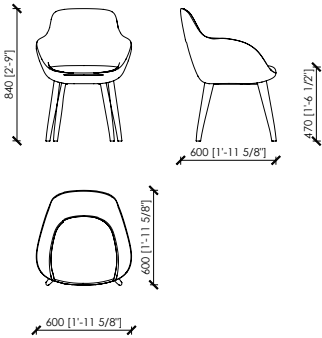

Chair

Internal Structure

Metal frame made of Ø 10mm wire, flat, square and round tube with different dimensions. Plywood or rubber strip on the underside of the shell and of the seat cushion for stapling the fabric

Base

Ash open pore for swivelling version

Painted metal for fixed version

Covering

Leather or fabric

Dimensions

cm 60x60x84h.

in 23"5/8x23"5/8x33"5/64h

seduta / seat cm 47h / in 18"1/2h

MERONI & COLZANI
M I L A N O

ELBA
MC Lab

versione fissa | fixed version

versione girevole | swivel version