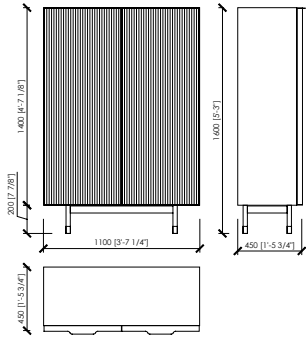

Inside shelves

Glass fumè

MERONI & COLZANI
MILANO

GARDA

MC Lab

madia | cupboard

madia | small cupboard

credenza 2 ante e 1 cassettone estraibile | sideboard 2 doors and 1 extractable drawer