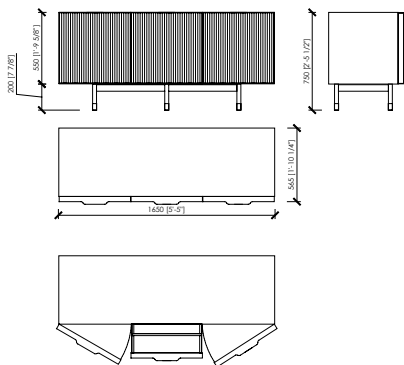

Inside shelves

Glass fumè

MERONI & COLZANI
MILANO

GARDA

MC Lab

madia | cupboard

madia | small cupboard

credenza 2 ante e 1 cassettone estraibile | sideboard 2 doors and 1 extractable drawer

MERONI & COLZANI
M I L A N O

GARDA
MC Lab

credenza 2 ante e 2 cassettoni estraibili | sideboard 2 doors and 2 extractable drawers