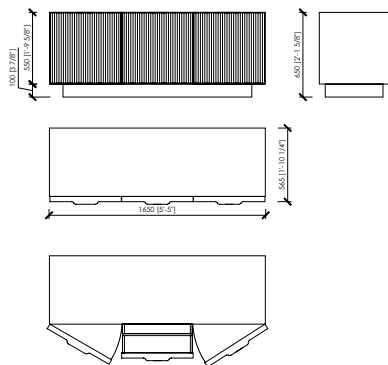

Inside shelves

Glass fumè

MERONI & COLZANI
MILANO

GARDA

MC Lab

madia | cupboard

madia | small cupboard

credenza 2 ante e 1 cassettone estraibile | sideboard 2 doors and 1 extractable drawer

MERONI & COLZANI
M I L A N O

GARDA
MC Lab

credenza 2 ante e 2 cassettoni estraibili | sideboard 2 doors and 2 extractable drawers