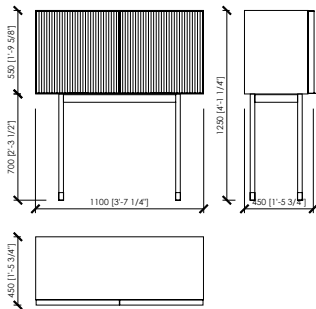

Inside shelves

Glass fumè

MERONI & COLZANI
MILANO

GARDA

MC Lab

madia | cupboard

madia | small cupboard

credenza 2 ante e 1 cassettone estraibile | sideboard 2 doors and 1 extractable drawer