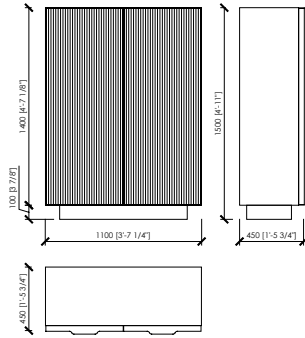

Inside shelves

Glass fumè

MERONI & COLZANI
MILANO

GARDA

MC Lab

madia | cupboard

madia | small cupboard

credenza 2 ante e 1 cassettone estraibile | sideboard 2 doors and 1 extractable drawer