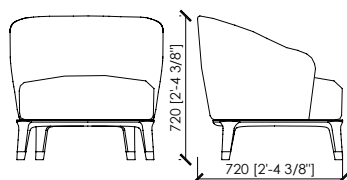

Cover

Fabric or leather, not removable

Legs

Solid walnut | Solid ash

Feet

Metal in MC finishings

Dimensions

Armchair : cm 76x72x72h. | in 30"x28"1/3x28"1/3h | seduta / seat cm 35h | in 13"7/9h

Sofa lounge: cm 200x72x72h. | in 78"3/4x28"1/3x28"1/3h | seduta / seat cm 35h | in 13"7/9h

MERONI & COLZANI
M I L A N O

LUNGOTEVERE

MC Lab

poltrona | armchair

divano lounge | sofa lounge