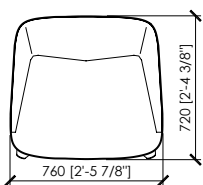

Cover

Fabric or leather, not removable

Legs

Solid walnut | Solid ash

Feet

Metal in MC finishings

Dimensions

Armchair : cm 76x72x72h. | in 30"x28"1/3x28"1/3h | seduta / seat cm 35h | in 13"7/9h

Sofa lounge: cm 200x72x72h. | in 78"3/4x28"1/3x28"1/3h | seduta / seat cm 35h | in 13"7/9h

MERONI & COLZANI
M I L A N O

LUNGOTEVERE

MC Lab

poltrona | armchair

divano lounge | sofa lounge