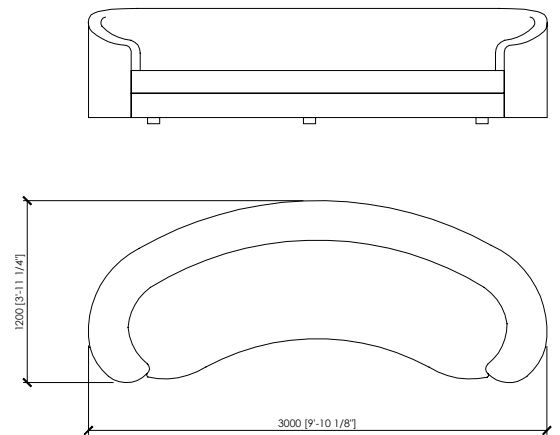

Divano curvo / curved sofa
cm 300x120
in 118"1/9x47"1/4