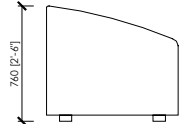

MERONI & COLZANI
MILANO

POSITANO

MC Lab

Divano lineare / Linear sofa
cm 250x92
in 98"3/7x36"2/9