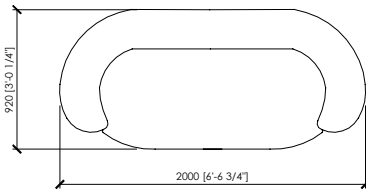

Divano lineare / Linear sofa
cm 250x92
in 98"3/7x36"2/9