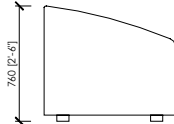

MERONI & COLZANI
MILANO

POSITANO

MC Lab

Divano lineare / Linear sofa
cm 200x92
in 78"3/4x36"2/9