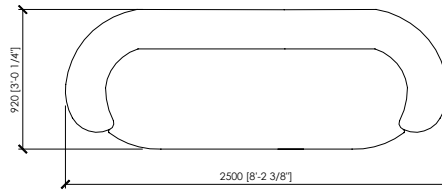

Divano lineare / Linear sofa
cm 250x92
in 98"3/7x36"2/9