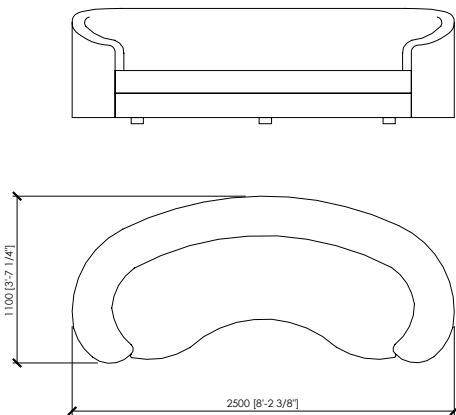

Divano curvo / curved sofa
cm 250x110
in 98"3/7x43"1/3