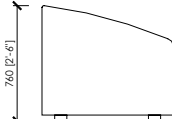

MERONI & COLZANI
MILANO

POSITANO

MC Lab

Divano lineare / Linear sofa
cm 250x92
in 98"3/7x36"2/9