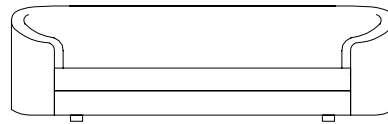

Divano lineare / Linear sofa
cm 250x92
in 98"3/7x36"2/9