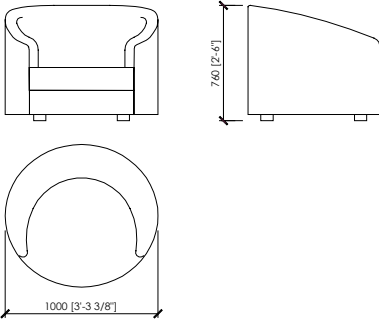

MERONI & COLZANI
MILANO

POSITANO

MC Lab