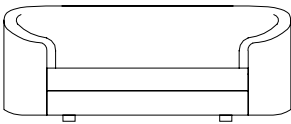

MERONI & COLZANI
MILANO

POSITANO

MC Lab

Divano lineare / Linear sofa
cm 200x92
in 78"3/4x36"2/9