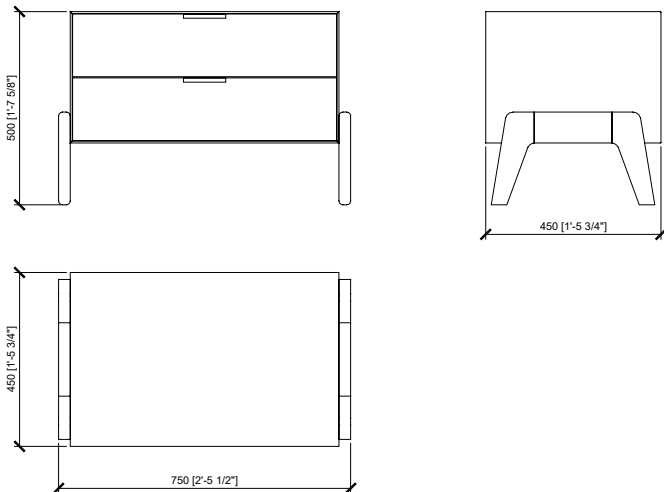

Ash open-pore veneered

Handle

Metal finish MC chrome

Dimensions

Solferino cm 51 (top 45)x45x52h. | in 20" (top 17"5/7)x17"5/7x20"1/2h

Solferino large cm 75 (top 69)x45x52h | in 29"1/2x(27"1/6)x17"5/7x20"1/2h

Solferino 7 cm 60x45x133h | in 23"5/8x17"5/7x52"1/3h

MERONI & COLZANI
M I L A N O

SOLFERINO | SOLFERINO LARGE | SOLFERINO 7

Maurizio Di Mauro architetto

SOLFERINO

SOLFERINO LARGE

MERONI & COLZANI
M I L A N O