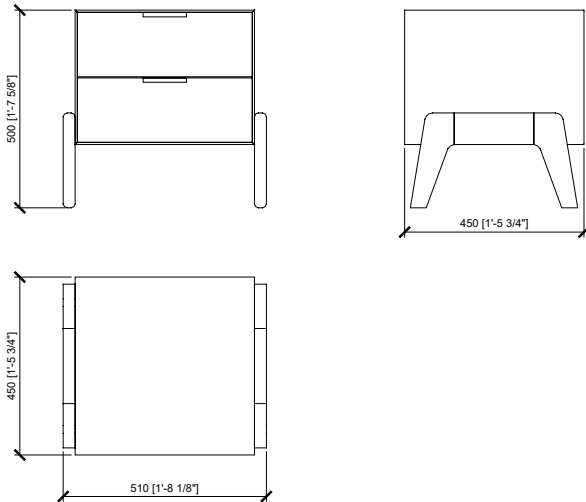

Ash open-pore veneered

Handle

Metal finish MC chrome

Dimensions

Solferino cm 51 (top 45)x45x52h. | in 20" (top 17"5/7)x17"5/7x20"1/2h

Solferino large cm 75 (top 69)x45x52h | in 29"1/2x(27"1/6)x17"5/7x20"1/2h

Solferino 7 cm 60x45x133h | in 23"5/8x17"5/7x52"1/3h

MERONI & COLZANI
M I L A N O

SOLFERINO | SOLFERINO LARGE | SOLFERINO 7

Maurizio Di Mauro architetto

SOLFERINO

SOLFERINO LARGE

MERONI & COLZANI
M I L A N O