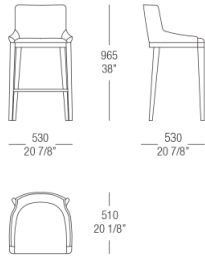

50 Rovere
cenere

52 Rovere
fumé

51 Oak Black

DIMENSIONS

Stool

Low backrest

Low backrest with armrest

High backrest