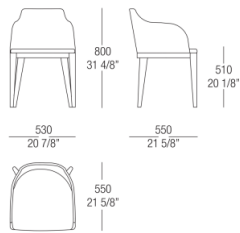

50 Rovere
cenere

52 Rovere
fumé

51 Oak Black

DIMENSIONS

Stool

Low backrest

Low backrest with armrest

High backrest