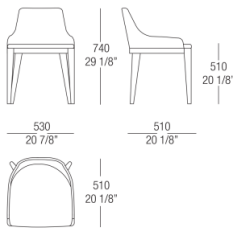

50 Rovere
cenere

52 Rovere
fumé

51 Oak Black

DIMENSIONS

Stool

Low backrest

Low backrest with armrest

High backrest