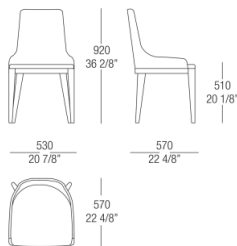

50 Rovere
cenere

52 Rovere
fumé

51 Oak Black

DIMENSIONS

Low backrest

Low backrest with armrest

High backrest

Stool