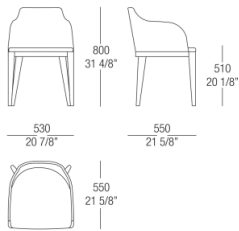

50 Rovere
cenere

52 Rovere
fumé

51 Oak Black

DIMENSIONS

Low backrest

Low backrest with armrest

High backrest

Stool