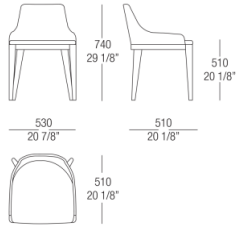

50 Rovere
cenere

52 Rovere
fumé

51 Oak Black

DIMENSIONS

Low backrest

Low backrest with armrest

High backrest

Stool