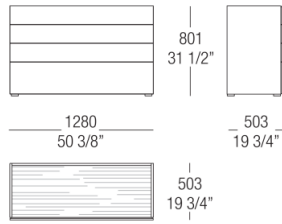

9H Petrolio

9E Deep Blu

MATT VENEERS

52 Rovere
fumé

51 Oak Black

DIMENSIONS

Chest of drawers - Wood top

Bedside table - Wood top