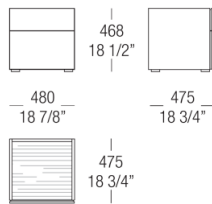

9H Petrolio

9E Deep Blu

MATT VENEERS

52 Rovere
fumé

51 Oak Black

DIMENSIONS

Chest of drawers - Wood top

Bedside table - Wood top