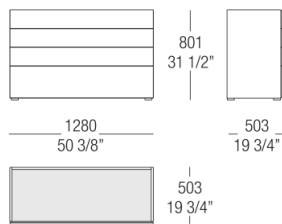

Chest of drawers - Glass top