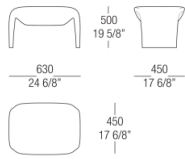

DIMENSIONS

Wood fixed base

Metal swivel base

Vesta

Pouf

Lower back support cushion