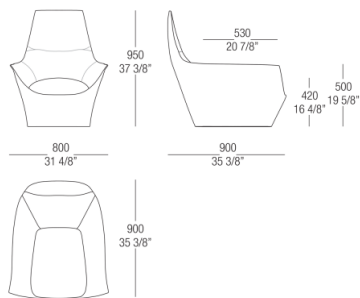

DIMENSIONS

Wood fixed base

Metal swivel base

Vesta

Pouf

Lower back support cushion