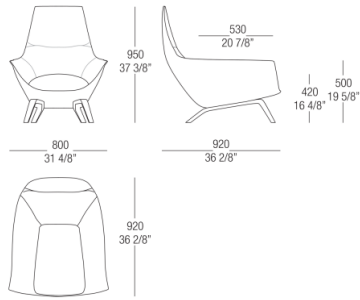

DIMENSIONS

Wood fixed base

Metal swivel base

Vesta

Pouf

Lower back support cushion