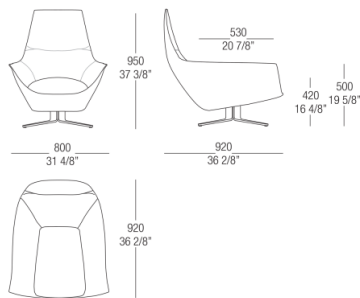

DIMENSIONS

Wood fixed base

Metal swivel base

Vesta

Pouf

Lower back support cushion