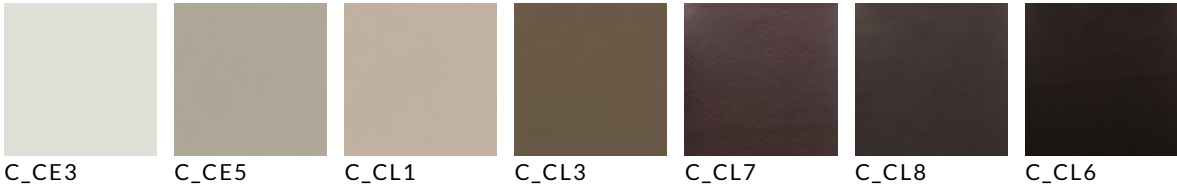

### NUBUCK

HN2  
Carbone

HN3 Grigio

SMOOTH ECO-LEATHERS

EMBOSSSED ECO-LEATHERS

**MisuraEmme®**