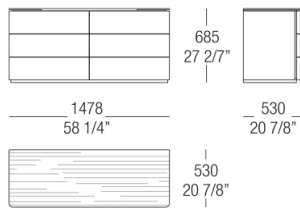

# NIGHT TABLE BASE

# DIMENSIONS

Chest of drawers - 5 drawers - Wood top

Chest of drawers - 6 drawers - Wood top

Bedside table - 1 drawer - Wood top