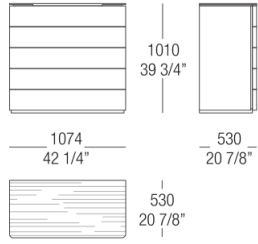

# NIGHT TABLE BASE

# DIMENSIONS

Chest of drawers - 5 drawers - Wood top

Chest of drawers - 6 drawers - Wood top

Bedside table - 1 drawer - Wood top