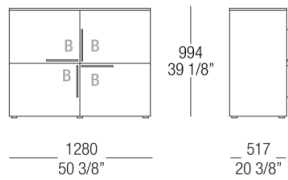

*- **with metal base** H.165mm (6 4/8") , available two-sided unit with fixed back panel).*

and two width 1920/2560mm (75 7/8" - 100 6/8"), fitted sideboards with hinged doors, drawers, flap doors.

*Available with possibility to have a **space between the back** and the wall to hide TV cables.*

With metal base - B hinged door - CS drawers

Suspended - CS drawers

With adjustable feet - CS drawers

With metal base - CS drawers

Suspended - CP coplanar door

With metal base - CP coplanar door

With adjustable feet - B hinged door