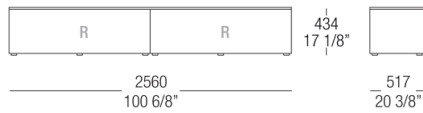

With adjustable feet - R flap down door