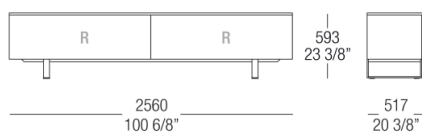

With metal base - R anta ribalta