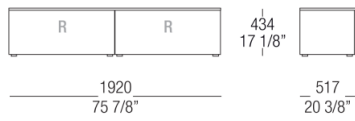

524
Verniciato
Canna di
fucile

DIMENSIONS

Suspended - CS drawers

With adjustable feet - CS drawers

With metal base - CS drawers

Suspended - R flap down door

With adjustable feet - R flap down door

With metal base - R flap down door