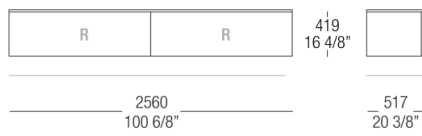

Suspended - R anta ribalta