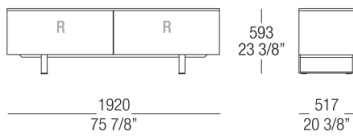

524
Verniciato
Canna di
fucile

DIMENSIONS

Suspended - CS drawers

With adjustable feet - CS drawers

With metal base - CS drawers

Suspended - R flap down door

With adjustable feet - R flap down door

With metal base - R flap down door