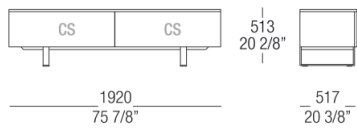

524
Verniciato
Canna di
fucile

DIMENSIONS

Suspended - CS drawers

With adjustable feet - CS drawers

With metal base - CS drawers

Suspended - R flap down door

With adjustable feet - R flap down door

With metal base - R flap down door