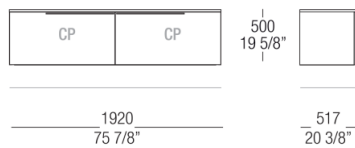

Suspended - CP coplanar door