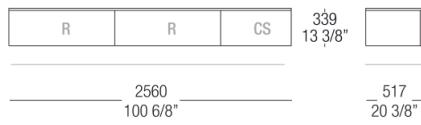

Suspended - CS drawers - R flap down door