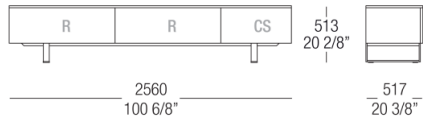

With metal base - CS drawers - R flap down door