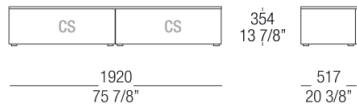

524
Verniciato
Canna di
fucile

DIMENSIONS

Suspended - CS drawers

With adjustable feet - CS drawers

With metal base - CS drawers

Suspended - R flap down door

With adjustable feet - R flap down door

With metal base - R flap down door