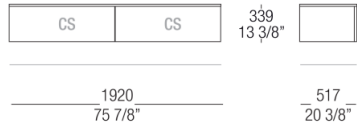

524
Verniciato
Canna di
fucile

DIMENSIONS

Suspended - CS drawers

With adjustable feet - CS drawers

With metal base - CS drawers

Suspended - R flap down door

With adjustable feet - R flap down door

With metal base - R flap down door