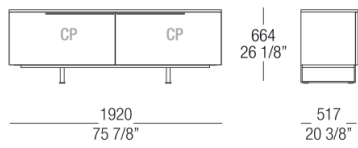

With metal base - CP coplanar door