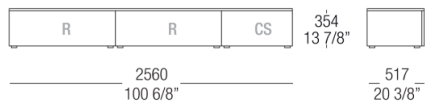

With adjustable feet - CS drawers - R flap down door