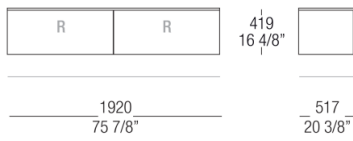

524
Verniciato
Canna di
fucile

DIMENSIONS

Suspended - CS drawers

With adjustable feet - CS drawers

With metal base - CS drawers

Suspended - R flap down door

With adjustable feet - R flap down door

With metal base - R flap down door