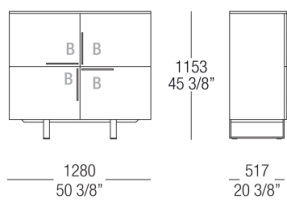

With metal base - B hinged door