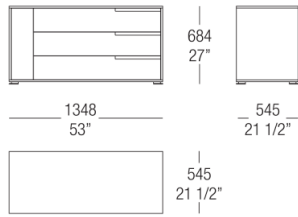

DIMENSIONS

Chest of drawers