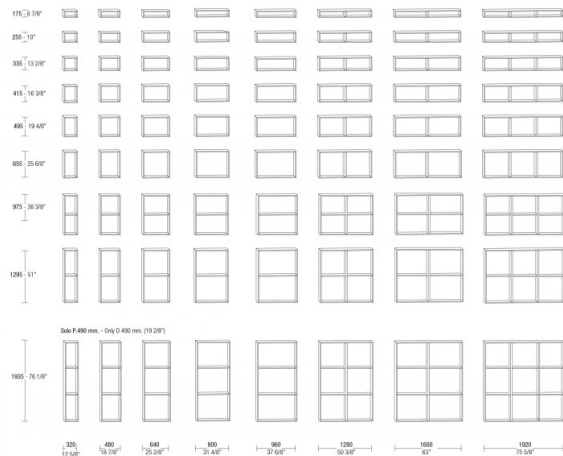

DIMENSIONS