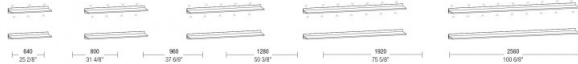

DIMENSIONS