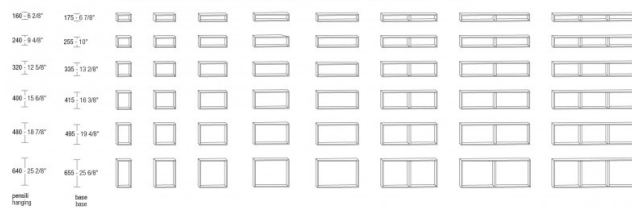

DIMENSIONS

Solo P. 490 mm - Only D. 490 mm (19 2/8")