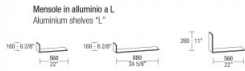

DIMENSIONS