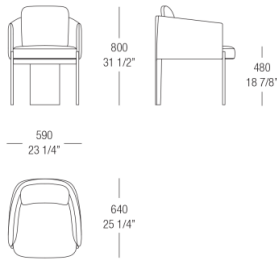

Verniciato

Nero

DIMENSIONS

Round sofa

Linear sofa

Chair without armrests

Chair with armrests

Armchair without armrests