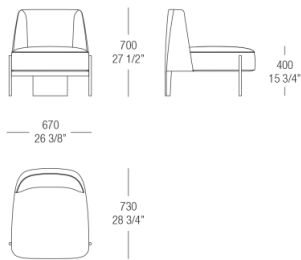

Verniciato

Nero

DIMENSIONS

Round sofa

Linear sofa

Chair without armrests

Chair with armrests

Armchair without armrests