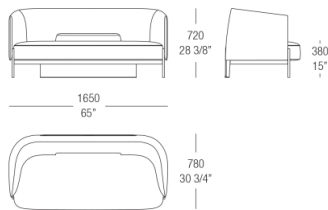

Verniciato

Nero

DIMENSIONS

Round sofa

Linear sofa

Chair without armrests

Chair with armrests

Armchair without armrests