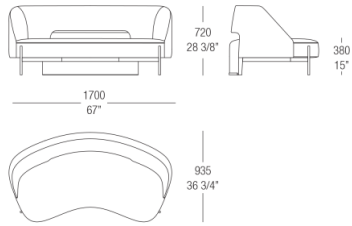

Verniciato

Nero

DIMENSIONS

Round sofa

Linear sofa

Chair without armrests

Chair with armrests

Armchair without armrests