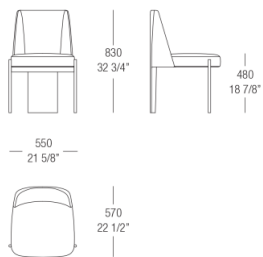

Verniciato

Nero

DIMENSIONS

Round sofa

Linear sofa

Chair without armrests

Chair with armrests

Armchair without armrests