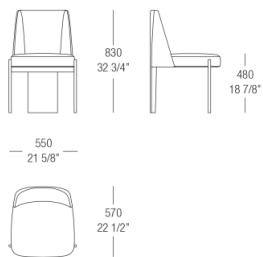

C_CL3

C_CL7

C_CL8

C_CL6

FEET FINISHINGS

METALS

538
Verniciato
Nero

DIMENSIONS

Linear sofa

Round sofa

Chair without armrests

Chair with armrests

Armchair without armrests

Armchair with armrests