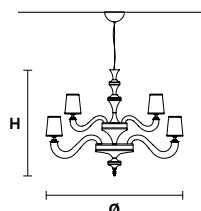

# MASIERO

Design by: m\_p studio

**DARSHAN 12+6**

**DARSHAN 8+4**

**DARSHAN 6**

Struttura in metallo in finitura ottone brunito e legno ricoperto in ecopelle.

Metal frame in burnished brass and eco-leather covered wood finishing.

H 90 cm / 35.43"  
Ø 150 cm / 59.06"

☉ 18×E14×40 W max  
**USA** 18×E12×40 W max  
(not included)

Paralumi/shade L01/13.5

H 75 cm / 29.53"  
Ø 110 cm / 43.31"

☉ 12×E14×40 W max  
**USA** 12×E12×40 W max  
(not included)