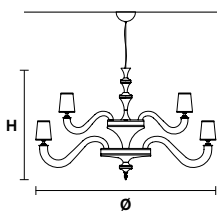

DARSHAN

Chandelier

MASIERO

Design by: m_p studio

DARSHAN 12+6

DARSHAN 8+4

DARSHAN 6

Struttura in metallo in finitura ottone brunito e legno ricoperto in ecopelle.

Metal frame in burnished brass and eco-leather covered wood finishing.

Metallstruktur, Ausführung brüniertes Gold und Holz mit Öko-Leder-Abdeckung.

Structure métallique finition laiton bruni, bois revêtu de cuir écologique.

Металлическая структура из полированной латуни (вороненой) и дерева, покрытой экокожей.

H 90 cm / 35.43"
Ø 150 cm / 59.06"

☉ 18×E14×40 W max
USA 18×E12×40 W max
(not included)

Paralumi/shade L01/13.5

H 75 cm / 29.53"
Ø 110 cm / 43.31"

☉ 12×E14×40 W max
USA 12×E12×40 W max
(not included)

Paralumi/shade L01/13.5

H 47 cm / 18.50"
Ø 80 cm / 31.50"

☉ 6×E14×40 W max
USA 6×E12×40 W max
(not included)

Paralumi/shade L01/13.5

G14+L01

Burnished brass+Leather 1