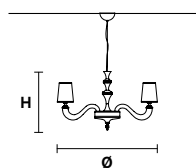

# MASIERO

Design by: m\_p studio

**DARSHAN 12+6**

**DARSHAN 8+4**

**DARSHAN 6**

Struttura in metallo in finitura ottone brunito e legno ricoperto in ecopelle.

Metal frame in burnished brass and eco-leather covered wood finishing.

H 90 cm / 35.43"  
Ø 150 cm / 59.06"

☉ 18×E14×40 W max  
**USA** 18×E12×40 W max  
(not included)

Paralumi/shade L01/13.5

H 75 cm / 29.53"  
Ø 110 cm / 43.31"

☉ 12×E14×40 W max  
**USA** 12×E12×40 W max  
(not included)