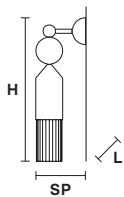

Design by: Marco Zito

NAPPE APP N4

CE

NAPPE APP N2

CE

Struttura in metallo verniciato con astine di metallo o diffusori in vetro. Illuminazione a LED.

Painted metal frame with metal beams or glass diffusers. LED lighting.

H 40 cm / 15.74"
L 7.5 cm / 2.95"
SP 14 cm / 5.51"

1 x LED COB 5W
3000K - 750 lm

Not dimmable

H 42 cm / 16.53"
L 15 cm / 5.90"
SP 18 cm / 13.77"

1 x LED COB 5W
3000K - 750 lm

Not dimmable

ALL WHITE

V95