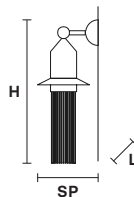

Design by: Marco Zito

NAPPE APP N4

CE

NAPPE APP N2

CE

Struttura in metallo verniciato con astine di metallo o diffusori in vetro. Illuminazione a LED.

Painted metal frame with metal beams or glass diffusers. LED lighting.

H 40 cm / 15.74"
L 7.5 cm / 2.95"
SP 14 cm / 5.51"

1 x LED COB 5W
3000K - 750 lm

Not dimmable

H 42 cm / 16.53"
L 15 cm / 5.90"
SP 18 cm / 13.77"

1 x LED COB 5W
3000K - 750 lm

Not dimmable

ALL WHITE

V95