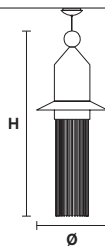

NAPPE N2

CE

H 40 cm / 15.74"
Ø 15 cm / 5.90"

1 x LED COB 5W
3000K - 750 lm
Not dimmable