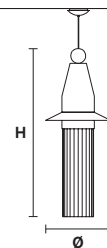

NAPPE N5

CE

H 40 cm / 15.74"
Ø 15 cm / 5.90"

1 x LED COB 5W
3000K - 750 lm
Not dimmable