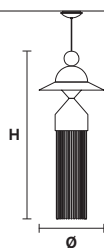

NAPPE N8

CE

H 39 cm / 15.35"
Ø 15 cm / 5.90"

1 x LED COB 5W
3000K - 750 lm
Not dimmable