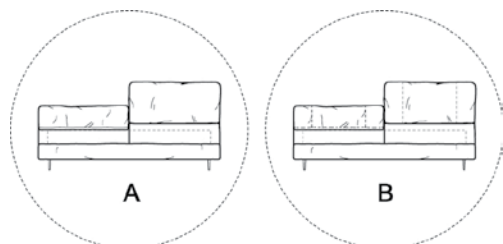

Structure: wood. Slatted base.

Frame upholstery: expanded polyurethane D40 covered with synthetic lining 230gr.

Headboard upholstery: expanded polyurethane D28; outer cover in 100% down proof white cotton filled with 100% natural goose down and quilted synthetic lining 230gr.

Height: 20 cm (slatted base), 30 cm (bedframe).

Feet: metal, finishes: micaceous brown or titanium.

Covers with the following thick fabrics will be supplied without stitching, as indicated in the drawing "A":

- Vintage,
- Duchess,
- Vellu',
- Glamour,
- Fusion,
- Euphoria,
- Moire',
- Mousse,
- Deep.

Struttura: legno. Rete con doghe in legno.

Imbottitura fusto: poliuretano espanso D40, rivestito con Tomana 230gr.

Imbottitura fusto testiera: poliuretano espanso D28, rivestito con cotone 100% antipiuma bianco riempito in piuma naturale 100% e con Tomana trapuntata 230gr.

Altezze: 20 cm (piano rete), 30 cm (giroletto).

Piedi: metallo, finiture: marrone micaceo o titanio.

I rivestimenti nei seguenti tessuti vengono realizzati senza spezzature, come indicato nel disegno "A":

- Vintage,
- Duchess,
- Vellu',
- Glamour,
- Fusion,
- Euphoria,
- Moire',
- Mousse,
- Deep.