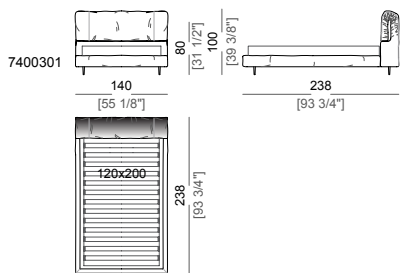

Bed
Letto

Bed
Letto

Bed
Letto

Bed (US King Size)
Letto (US King Size)