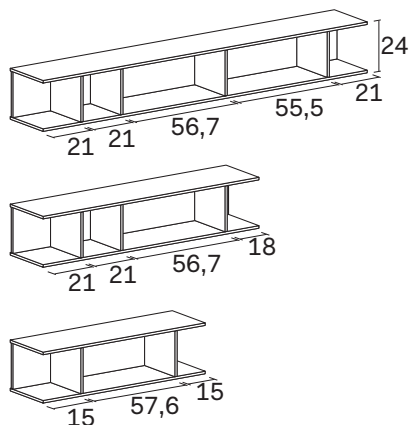

## Libreria orizzontale / Horizontal bookcase

misure L x H x P cm /  
dimensions W x H x D cm

90/120/180 x 24 x 26

kg. 12 Portata massima /  
Load capacity

misure L x H x P cm /  
dimensions W x H x D cm

90/120/180 x 32 x 26

kg. 12 Portata massima /  
Load capacity

Con anta scorrevole L. 45  
With sliding door W 45

misure L x H x P cm /  
dimensions W x H x D cm

90/120/180 x 32 x 26

kg. 12 Portata massima /  
Load capacity

## Libreria verticale / Vertical bookcase

misure L x H x P cm /  
dimensions W x H x D cm

24 x 90/120/180 x 26

kg. 20 Portata massima /  
Load capacity

misure L x H x P cm /  
dimensions W x H x D cm

32 x 90/120/180 x 26