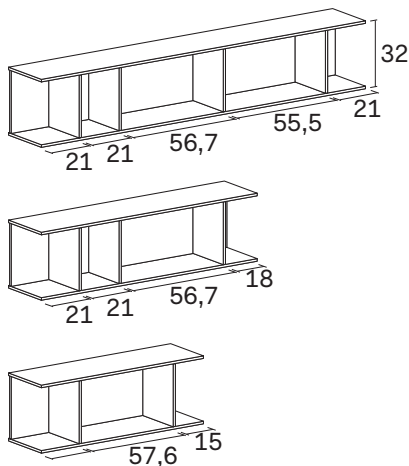

## Libreria orizzontale / Horizontal bookcase

misure L x H x P cm /  
dimensions W x H x D cm

90/120/180 x 24 x 26

kg. 12 Portata massima /  
Load capacity

misure L x H x P cm /  
dimensions W x H x D cm

90/120/180 x 32 x 26

kg. 12 Portata massima /  
Load capacity

Con anta scorrevole L. 45  
With sliding door W 45

misure L x H x P cm /  
dimensions W x H x D cm

90/120/180 x 32 x 26

kg. 12 Portata massima /  
Load capacity

## Libreria verticale / Vertical bookcase

misure L x H x P cm /  
dimensions W x H x D cm

24 x 90/120/180 x 26

kg. 20 Portata massima /  
Load capacity

misure L x H x P cm /  
dimensions W x H x D cm

32 x 90/120/180 x 26