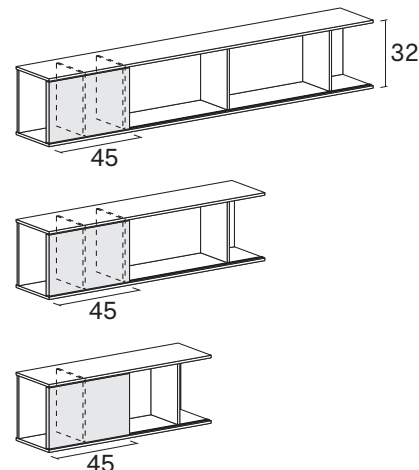

## Libreria orizzontale / Horizontal bookcase

misure L x H x P cm /  
dimensions W x H x D cm

90/120/180 x 24 x 26

kg. 12 Portata massima /  
Load capacity

misure L x H x P cm /  
dimensions W x H x D cm

90/120/180 x 32 x 26

kg. 12 Portata massima /  
Load capacity

Con anta scorrevole L. 45  
With sliding door W 45

misure L x H x P cm /  
dimensions W x H x D cm

90/120/180 x 32 x 26

kg. 12 Portata massima /  
Load capacity

## Libreria verticale / Vertical bookcase

misure L x H x P cm /  
dimensions W x H x D cm

24 x 90/120/180 x 26

kg. 20 Portata massima /  
Load capacity

misure L x H x P cm /  
dimensions W x H x D cm

32 x 90/120/180 x 26