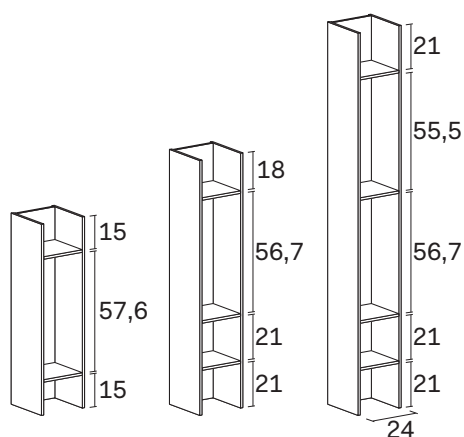

## Libreria orizzontale / Horizontal bookcase

misure L x H x P cm /  
dimensions W x H x D cm

90/120/180 x 24 x 26

kg. 12 Portata massima /  
Load capacity

misure L x H x P cm /  
dimensions W x H x D cm

90/120/180 x 32 x 26

kg. 12 Portata massima /  
Load capacity

Con anta scorrevole L. 45  
With sliding door W 45

misure L x H x P cm /  
dimensions W x H x D cm

90/120/180 x 32 x 26

kg. 12 Portata massima /  
Load capacity

## Libreria verticale / Vertical bookcase

misure L x H x P cm /  
dimensions W x H x D cm

24 x 90/120/180 x 26

kg. 20 Portata massima /  
Load capacity

misure L x H x P cm /  
dimensions W x H x D cm

32 x 90/120/180 x 26