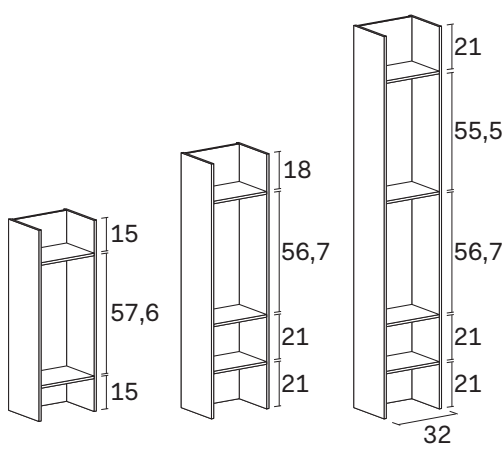

## Libreria orizzontale / Horizontal bookcase

misure L x H x P cm /  
dimensions W x H x D cm

90/120/180 x 24 x 26

kg. 12 Portata massima /  
Load capacity

misure L x H x P cm /  
dimensions W x H x D cm

90/120/180 x 32 x 26

kg. 12 Portata massima /  
Load capacity

Con anta scorrevole L. 45  
With sliding door W 45

misure L x H x P cm /  
dimensions W x H x D cm

90/120/180 x 32 x 26

kg. 12 Portata massima /  
Load capacity

## Libreria verticale / Vertical bookcase

misure L x H x P cm /  
dimensions W x H x D cm

24 x 90/120/180 x 26

kg. 20 Portata massima /  
Load capacity

misure L x H x P cm /  
dimensions W x H x D cm

32 x 90/120/180 x 26