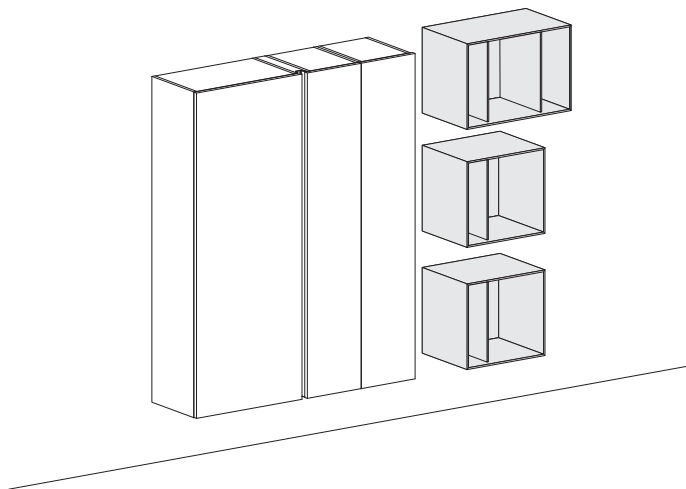

# Casellari a giorno / Open wall units

design by Novamobili Studio

NOVAMOBILI

Spessore 0,8 cm. /  
0,8 cm thick.

misure L x H x P cm /  
dimensions W x H x D cm

30 x 42 x 37

kg. 6 Portata massima  
Load capacity

misure L x H x P cm /  
dimensions W x H x D cm

45 x 42 x 37

kg. 6 Portata massima  
Load capacity

misure L x H x P cm /  
dimensions W x H x D cm

45 x 42 x 37

kg. 6 Portata massima  
Load capacity

misure L x H x P cm /  
dimensions W x H x D cm

60 x 42 x 37

kg. 6 Portata massima  
Load capacity