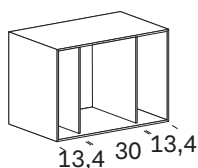

# Casellari a giorno / Open wall units

design by Novamobili Studio

NOVAMOBILI

Spessore 0,8 cm. /  
0,8 cm thick.

misure L x H x P cm /  
dimensions W x H x D cm

30 x 42 x 37

kg. 6 Portata massima  
Load capacity

misure L x H x P cm /  
dimensions W x H x D cm

45 x 42 x 37

kg. 6 Portata massima  
Load capacity

misure L x H x P cm /  
dimensions W x H x D cm

45 x 42 x 37

kg. 6 Portata massima  
Load capacity

misure L x H x P cm /  
dimensions W x H x D cm

60 x 42 x 37

kg. 6 Portata massima  
Load capacity