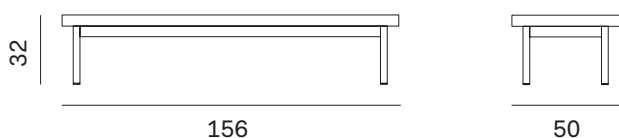

Panca CHURCH / CHURCH bench

design by Studio Gherardi

NOVAMOBILI

misure L x H x P cm /
dimensions W x H x D cm

96 x 32 x 50

kg. 17

156 x 32 x 50

kg. 25,5

186 x 32 x 50

kg. 30

Panca CHURCH imbottita / Padded CHURCH bench

misure L x H x P cm /
dimensions W x H x D cm

156 x 45 x 50

kg. 23 Cucitura standard /
Standard stitching

kg. 23 Cucitura a pizzico /
Pinch stitching