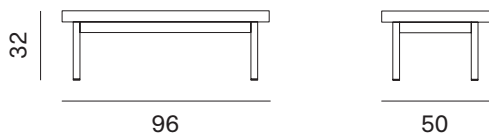

Panca CHURCH / CHURCH bench

design by Studio Gherardi

NOVAMOBILI

misure L x H x P cm /
dimensions W x H x D cm

96 x 32 x 50

kg. 17

156 x 32 x 50

kg. 25,5

186 x 32 x 50

kg. 30

Panca CHURCH imbottita / Padded CHURCH bench

misure L x H x P cm /
dimensions W x H x D cm

156 x 45 x 50

kg. 23 Cucitura standard /
Standard stitching

kg. 23 Cucitura a pizzico /
Pinch stitching