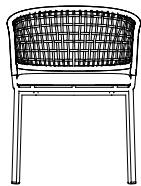

CTR

TECHNICAL DRAWINGS

01118-x-y - Armchair

delivery unit: 2
packaging seat:
59 x 58 x 50 cm - 0,20 m³ - 14,6 kg
packaging back:
82 x 65 x 29 cm - 0,15 m³ - 8,6 kg
cushion seat: C01118SW
cushion back: C01118BW

01116-x-y - Barchair

delivery unit: 2
packaging seat: tbc
packaging back:
82 x 65 x 29 cm - 0,15 m³ - 8,6 kg
cushion seat: C01118SW
cushion back: C01118BW

01108-x-y - Sofa 2-seater

delivery unit: 2
packaging seat (1 per box):
152 x 67 x 47 cm - 0,48 m³ - 36,4 kg
packaging back (2 per box):
173 x 83 x 38 cm - 0,54 m³ - 25 kg
cushion seat: C01108SW
cushion back: C01100BCA order 2x!

01102-x-y - Clubchair

delivery unit: 2
packaging seat (1 per box):
76 x 67 x 46 cm - 0,23 m³ - 19 kg
packaging back (2 per box):
92 x 92 x 38 cm - 0,32 m³ - 17,5 kg
cushion seat: C01102SW
cushion back: C01100BCA

01104-x-y - Meridienne right

delivery unit: 1
packaging seat:
183 x 97 x 64 cm - 1,13 m³ - 86,45 kg
packaging back:
108 x 108 x 48 cm - 0,56 m³ - 21,75 kg
cushion seat: C01104SW
cushion back: C01100BCA

01103-x-y - Meridienne left

delivery unit: 1
packaging seat:
183 x 97 x 64 cm - 1,13 m³ - 86,45 kg
packaging back:
108 x 108 x 48 cm - 0,56 m³ - 21,75 kg
cushion seat: C01103SW
cushion back: C01100BCA

* Appearances, measurements and weights may slightly differ from reality.
x refers to frame, y refers to table top.