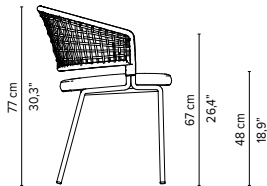

### 01118-x-y - Armchair

delivery unit: 2  
 packaging seat:  
 59 x 58 x 50 cm - 0,20 m<sup>3</sup> - 14,6 kg  
 packaging back:  
 82 x 65 x 29 cm - 0,15 m<sup>3</sup> - 8,6 kg  
 cushion seat: C01118SW  
 cushion back: C01118BW

155 cm  
61"

77 cm  
30,8"

46 cm  
18,1"

\* Appearances, measurements and weights may slightly differ from reality.  
x refers to frame, y refers to table top.