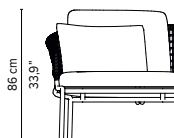

CTR

TECHNICAL DRAWINGS

01118-x-y - Armchair

delivery unit: 2
packaging seat:
59 x 58 x 50 cm - 0,20 m³ - 14,6 kg
packaging back:
82 x 65 x 29 cm - 0,15 m³ - 8,6 kg
cushion seat: C01118SW
cushion back: C01118BW

01116-x-y - Barchair

delivery unit: 2
packaging seat: tbc
packaging back:
82 x 65 x 29 cm - 0,15 m³ - 8,6 kg
cushion seat: C01118SW
cushion back: C01118BW

01108-x-y - Sofa 2-seater

delivery unit: 2
packaging seat (1 per box):
152 x 67 x 47 cm - 0,48 m³ - 36,4 kg
packaging back (2 per box):
173 x 83 x 38 cm - 0,54 m³ - 25 kg
cushion seat: C01108SW
cushion back: C01100BCA order 2x!

01102-x-y - Clubchair

delivery unit: 2
packaging seat (1 per box):
76 x 67 x 46 cm - 0,23 m³ - 19 kg
packaging back (2 per box):
92 x 92 x 38 cm - 0,32 m³ - 17,5 kg
cushion seat: C01102SW
cushion back: C01100BCA

01104-x-y - Meridienne right

delivery unit: 1
packaging seat:
183 x 97 x 64 cm - 1,13 m³ - 86,45 kg
packaging back:
108 x 108 x 48 cm - 0,56 m³ - 21,75 kg
cushion seat: C01104SW
cushion back: C01100BCA

01103-x-y - Meridienne left

delivery unit: 1
packaging seat:
183 x 97 x 64 cm - 1,13 m³ - 86,45 kg
packaging back:
108 x 108 x 48 cm - 0,56 m³ - 21,75 kg
cushion seat: C01103SW
cushion back: C01100BCA

* Appearances, measurements and weights may slightly differ from reality.
x refers to frame, y refers to table top.