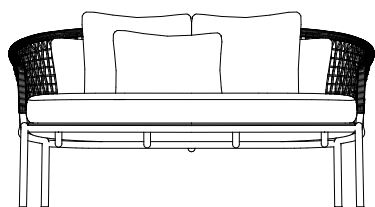

### 01150-x-y - Loungebed

127 cm  
50"

delivery unit: 1  
packaging seat (1 per box):  
152 x 123 x 60 cm - 1,12 m<sup>3</sup> - 85,65 kg  
packaging back (2 per box):  
155 x 173 x 42 cm - 1,13 m<sup>3</sup> - 35,55 kg  
cushion seat: C01150SW  
cushion back: C01100BCA order 2x!

155 cm  
61"

77 cm  
30,8"

46 cm  
18,1"

\* Appearances, measurements and weights may slightly differ from reality.  
x refers to frame, y refers to table top.