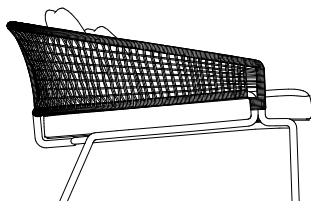

## TECHNICAL DRAWINGS

### 01150-x-y - Loungebed

127 cm  
50"

delivery unit: 1  
packaging seat (1 per box):  
152 x 123 x 60 cm - 1,12 m<sup>3</sup> - 85,65 kg  
packaging back (2 per box):  
155 x 173 x 42 cm - 1,13 m<sup>3</sup> - 35,55 kg  
cushion seat: C01150SW  
cushion back: C01100BCA order 2x!

155 cm  
61"

77 cm  
30,8"

46 cm  
18,1"

\* Appearances, measurements and weights may slightly differ from reality.  
x refers to frame, y refers to table top.