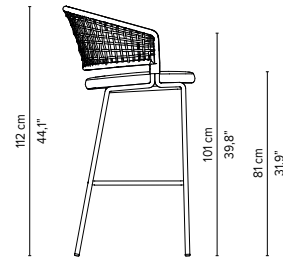

### 01118-x-y - Armchair

delivery unit: 2  
 packaging seat:  
 59 x 58 x 50 cm - 0,20 m<sup>3</sup> - 14,6 kg  
 packaging back:  
 82 x 65 x 29 cm - 0,15 m<sup>3</sup> - 8,6 kg  
 cushion seat: C01118SW  
 cushion back: C01118BW

### 01116-x-y - Barchair

delivery unit: 2  
 packaging seat: tbc  
 packaging back:  
 82 x 65 x 29 cm - 0,15 m<sup>3</sup> - 8,6 kg  
 cushion seat: C01118SW  
 cushion back: C01118BW

### 01108-x-y - Sofa 2-seater

delivery unit: 2  
 packaging seat (1 per box):  
 152 x 67 x 47 cm - 0,48 m<sup>3</sup> - 36,4 kg  
 packaging back (2 per box):  
 173 x 83 x 38 cm - 0,54 m<sup>3</sup> - 25 kg  
 cushion seat: C01108SW  
 cushion back: C01100BCA order 2x!

155 cm  
61"

77 cm  
30,8"

46 cm  
18,1"

\* Appearances, measurements and weights may slightly differ from reality.  
x refers to frame, y refers to table top.