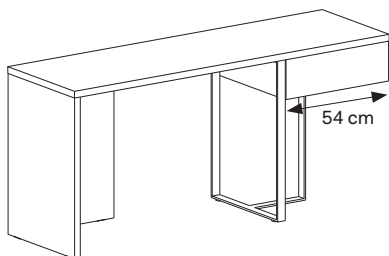

### Desk

Spessore 3 cm /  
3 cm thick

Disegno SX /  
LH drawing

DIMENSIONI E VARIANTI /  
DIMENSIONS AND VERSIONS

misure L x H x P cm /  
dimensions W x H x D cm

150/165 x 75 x 50

## Mensola da appoggio sopra scrivania DESK / Shelf designed to sit on "DESK" desktop

DIMENSIONI E VARIANTI /  
DIMENSIONS AND VERSIONS

misure L x H x P cm /  
dimensions W x H x D cm

45/60 x 15,5 x 15,5