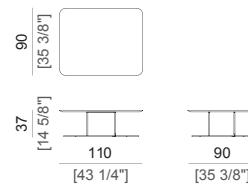

Base: metal, finish: black nickel or varnished micaceous brown.

Top: polyester lacquered MDF.

Base: metallo, finitura: black nickel o verniciato marrone micaceo.

Piano: MDF laccato poliester.

Coffee table
Tavolino