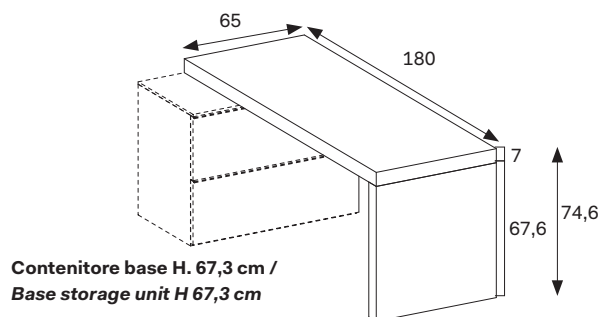

DIMENSIONI E VARIANTI /
DIMENSIONS AND VERSIONS

misure L x H x P cm /
dimensions W x H x D cm

180 x 74,6 x 65

Scrivania ELLE bifacciale

In appoggio a contenitori base H. 67,3 cm /

ELLE desk finished on both sides To sit on base storage units H 67,3 cm

Piano H. cm. 7 in folding con pannello sp. 1,8 cm /
Mitre-folded 7cm-high top with 1,8cm-thick panel

DIMENSIONI E VARIANTI /
DIMENSIONS AND VERSIONS

misure L x H x P cm /
dimensions W x H x D cm

180 x 74,6 x 65

misure L x H x P cm /
dimensions W x H x D cm

180 x 74,6 x 65

Pensile ELLE con piano inferiore / ELLE wall unit with bottom shelf

Lato fissato alla parete /
Side fastened to wall

DIMENSIONI E VARIANTI /
DIMENSIONS AND VERSIONS

misure L x H x P cm /
dimensions W x H x D cm

120/135/150/180 x 71 x 45

Portata massima con carico uniformemente distribuito /
Load capacity with evenly distributed load:

Largh. / Width	120	kg. 14
Largh. / Width	135	kg. 16
Largh. / Width	150	kg. 18
Largh. / Width	150	kg. 24