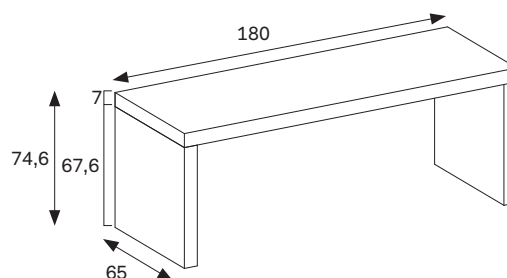

DIMENSIONI E VARIANTI /
DIMENSIONS AND VERSIONS

misure L x H x P cm /
dimensions W x H x D cm

180 x 74,6 x 65