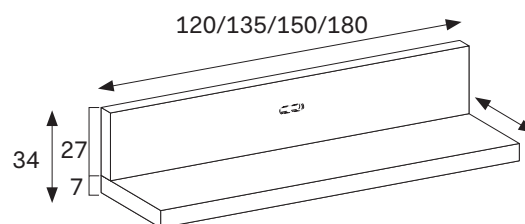

misure L x H x P cm /
dimensions W x H x D cm

180 x 74,6 x 65

Pensile ELLE con piano inferiore / ELLE wall unit with bottom shelf

Lato fissato alla parete /
Side fastened to wall

DIMENSIONI E VARIANTI /
DIMENSIONS AND VERSIONS

misure L x H x P cm /
dimensions W x H x D cm

120/135/150/180 x 71 x 45

Portata massima con carico uniformemente distribuito /
Load capacity with evenly distributed load:

Largh. / Width	120	kg. 14
Largh. / Width	135	kg. 16
Largh. / Width	150	kg. 18
Largh. / Width	150	kg. 24

Consolle ELLE / ELLE console table

Con piano posizionabile sopra o sotto la schiena /
With top that can be positioned on top or underneath the back panel

Lato fissato alla parete / 120/135/150/180
Side fastened to wall

DIMENSIONI E VARIANTI /
DIMENSIONS AND VERSIONS

misure L x H x P cm /
dimensions W x H x D cm

120/135/150/180 x 34 x 45

Panca ELLE bifacciale in appoggio a contenitori base H. 35,3 cm / ELLE bench finished on both sides to sit on base storage units H 35,3 cm