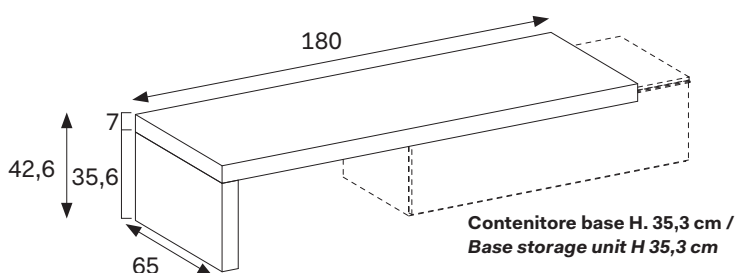

Panca ELLE bifacciale in appoggio a contenitori base H. 35,3 cm / ELLE bench finished on both sides to sit on base storage units H 35,3 cm

Piano H. cm. 7 in folding con pannello sp. 1,8 cm /
Mitre-folded 7cm-high top with 1,8cm-thick panel