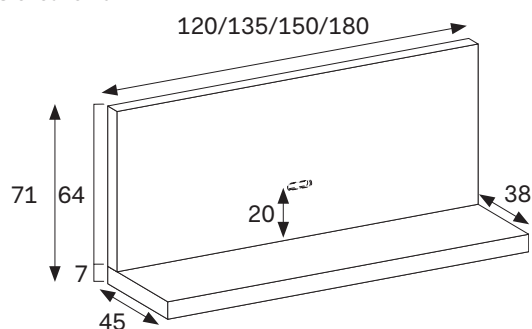

DIMENSIONI E VARIANTI /
DIMENSIONS AND VERSIONS

misure L x H x P cm /
dimensions W x H x D cm

180 x 74,6 x 65

Scrivania ELLE bifacciale

In appoggio a contenitori base H. 67,3 cm /

ELLE desk finished on both sides To sit on base storage units H 67,3 cm

Scrivania ELLE bifacciale /

ELLE desk finished on both sides

Piano H. cm. 7 in folding con pannello sp. 1,8 cm /
Mitre-folded 7cm-high top with 1,8cm-thick panel

DIMENSIONI E VARIANTI /
DIMENSIONS AND VERSIONS

misure L x H x P cm /
dimensions W x H x D cm

180 x 74,6 x 65

Pensile ELLE con piano inferiore / ELLE wall unit with bottom shelf

Lato fissato alla parete /
Side fastened to wall

DIMENSIONI E VARIANTI /
DIMENSIONS AND VERSIONS

misure L x H x P cm /
dimensions W x H x D cm

120/135/150/180 x 71 x 45

Portata massima con carico uniformemente distribuito /
Load capacity with evenly distributed load:

Largh. / Width	120	kg. 14
Largh. / Width	135	kg. 16
Largh. / Width	150	kg. 18
Largh. / Width	150	kg. 24