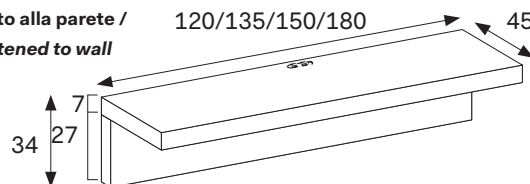

misure L x H x P cm /
dimensions W x H x D cm

180 x 74,6 x 65

Pensile ELLE con piano inferiore / ELLE wall unit with bottom shelf

Lato fissato alla parete /
Side fastened to wall

DIMENSIONI E VARIANTI /
DIMENSIONS AND VERSIONS

misure L x H x P cm /
dimensions W x H x D cm

120/135/150/180 x 71 x 45

Portata massima con carico uniformemente distribuito /
Load capacity with evenly distributed load:

Largh. / Width	120	kg. 14
Largh. / Width	135	kg. 16
Largh. / Width	150	kg. 18
Largh. / Width	150	kg. 24

Consolle ELLE / ELLE console table

Con piano posizionabile sopra o sotto la schiena /
With top that can be positioned on top or underneath the back panel

Lato fissato alla parete / 120/135/150/180
Side fastened to wall

DIMENSIONI E VARIANTI /
DIMENSIONS AND VERSIONS

misure L x H x P cm /
dimensions W x H x D cm

120/135/150/180 x 34 x 45

Panca ELLE bifacciale in appoggio a contenitori base H. 35,3 cm / ELLE bench finished on both sides to sit on base storage units H 35,3 cm