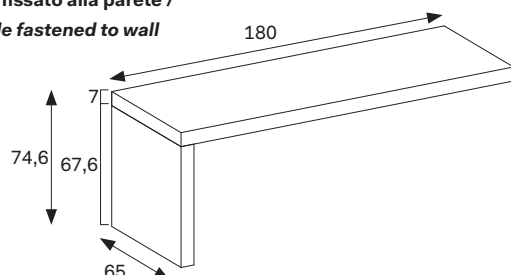

Scrivania ELLE per fissaggio a muro /

ELLE desk designed to be fastened to wall

Piano H. cm. 7 in folding con pannello sp. 1,8 cm /
Mitre-folded 7cm-high top with 1,8cm-thick panel

Lato fissato alla parete /
Side fastened to wall

DIMENSIONI E VARIANTI /
DIMENSIONS AND VERSIONS

misure L x H x P cm /
dimensions W x H x D cm

180 x 74,6 x 65

Scrivania ELLE bifacciale

In appoggio a contenitori base H. 67,3 cm /

ELLE desk finished on both sides To sit on base storage units H 67,3 cm

Piano H. cm. 7 in folding con pannello sp. 1,8 cm /
Mitre-folded 7cm-high top with 1,8cm-thick panel

DIMENSIONI E VARIANTI /
DIMENSIONS AND VERSIONS

misure L x H x P cm /
dimensions W x H x D cm

180 x 74,6 x 65

misure L x H x P cm /
dimensions W x H x D cm

120/135/150/180 x 71 x 45

Portata massima con carico uniformemente distribuito /
Load capacity with evenly distributed load:

Largh. / Width	120	kg. 14
Largh. / Width	135	kg. 16
Largh. / Width	150	kg. 18
Largh. / Width	150	kg. 24