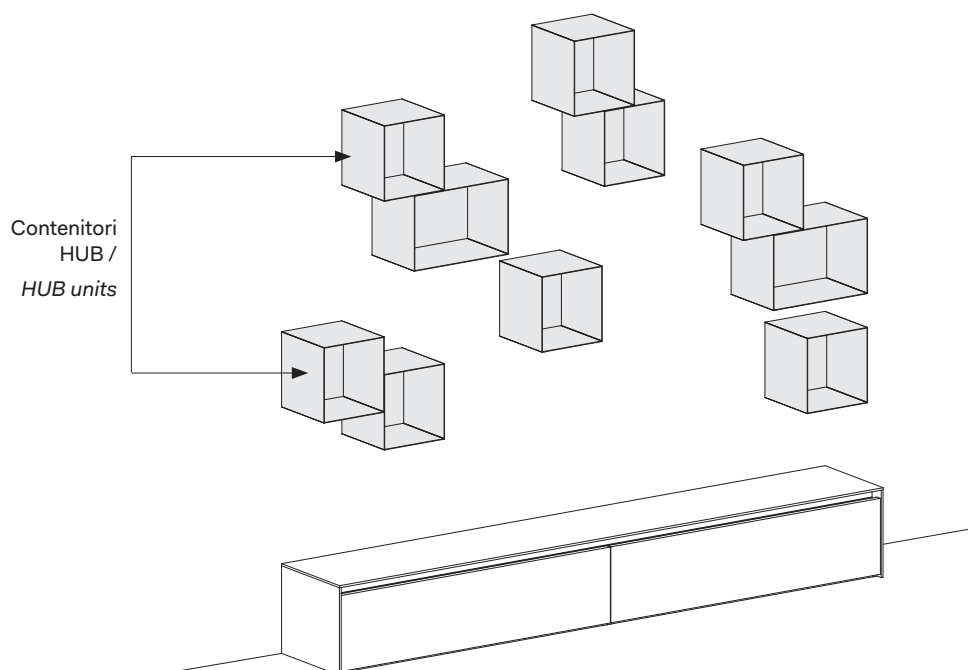

Contenitori HUB / HUB units

design by Novamobili Studio

NOVAMOBILI

In metallo spessore 0,2 cm.
Metal 0,2 cm thick.

Contenitore pensile HUB in metallo con schiena sp. 1,2 cm /
Metal HUB wall unit with 1,2cm-thick back panel

misure L x H x P cm /
dimensions W x H x D cm

26,8x 28,6 x 27,3/36

Contenitore pensile HUB in metallo con schiena sp. 1,2 cm /
Metal HUB wall unit with 1,2cm-thick back panel

misure L x H x P cm /
dimensions W x H x D cm

41,8 x 28,6 x 27,3/36