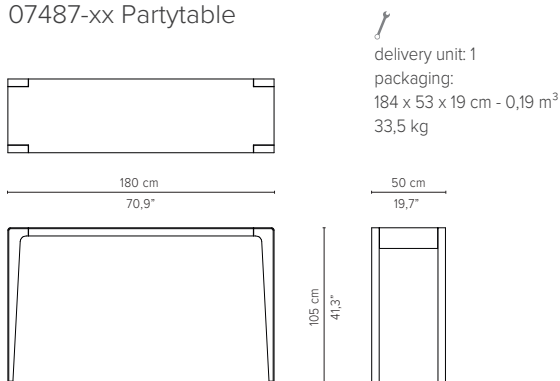

07487-xx Partytable