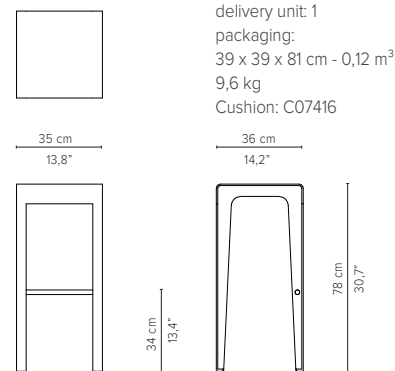

07416-xx Barchair