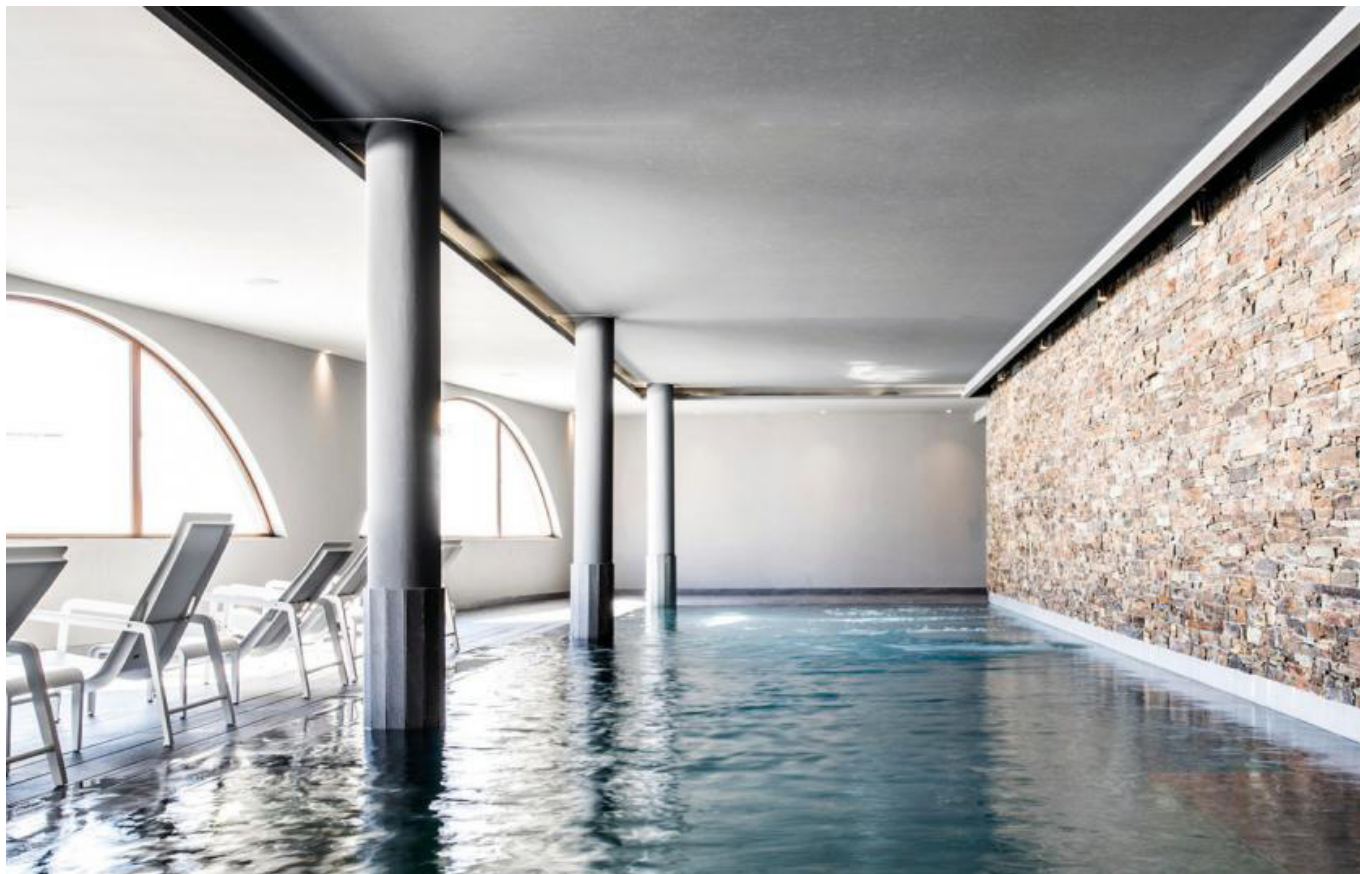

# MIRTHE

PROJECT REFERENCES

Le Val Thorens, France – Mirthe easy chair

Grace Hotel Santorini, Greece – Mirthe lounger