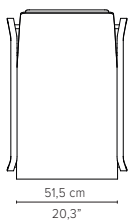

07412-xx Adjustable Easy chair

delivery unit: 1
packaging:
97 x 65 x 82 cm - 0,52 m³
21,9 kg
Cushion: C07412
Adjustable into 2 positions