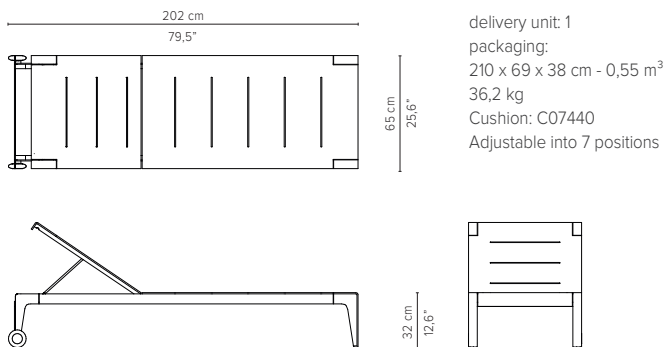

MIRTHE

TECHNICAL DRAWINGS

07440-xx Adjustable lounger