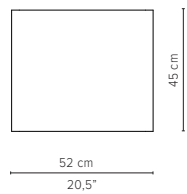

07490-xx Footrest

delivery unit: 1
packaging:
54 x 47 x 34 cm - 0,09 m³
6,9 kg
Cushion: C07490