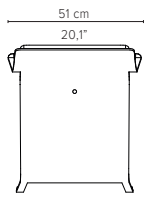

### 07410-xx Sidechair

delivery unit: 4  
 packaging:  
 77 x 54 x 103 cm - 0,04 m<sup>3</sup>  
 39,2 kg  
 Seat cushion: C07434  
 Seat + back: C07418