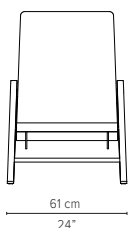

### 07410-xx Sidechair

delivery unit: 4  
 packaging:  
 77 x 54 x 103 cm - 0,04 m<sup>3</sup>  
 39,2 kg  
 Seat cushion: C07434  
 Seat + back: C07418

### 07434-xx Bench 170cm

delivery unit: 1  
 packaging:  
 178 x 48 x 13 cm - 0,11 m<sup>3</sup>  
 23,3 kg  
 Seat cushion: C07434  
 (cushion 42x42cm)

### 07412-xx Adjustable Easy chair

delivery unit: 1  
 packaging:  
 97 x 65 x 82 cm - 0,52 m<sup>3</sup>  
 21,9 kg  
 Cushion: C07412  
 Adjustable into 2 positions

### 07490-xx Footrest

delivery unit: 1  
 packaging:  
 54 x 47 x 34 cm - 0,09 m<sup>3</sup>  
 6,9 kg  
 Cushion: C07490

\* Appearances, measurements and weights may slightly differ from reality.