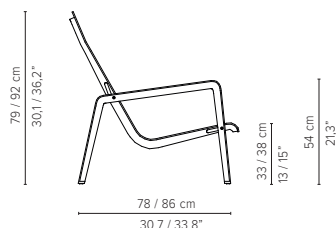

### 07410-xx Sidechair

delivery unit: 4  
 packaging:  
 77 x 54 x 103 cm - 0,04 m<sup>3</sup>  
 39,2 kg  
 Seat cushion: C07434  
 Seat + back: C07418

### 07434-xx Bench 170cm

delivery unit: 1  
 packaging:  
 178 x 48 x 13 cm - 0,11 m<sup>3</sup>  
 23,3 kg  
 Seat cushion: C07434  
 (cushion 42x42cm)

### 07412-xx Adjustable Easy chair

delivery unit: 1  
 packaging:  
 97 x 65 x 82 cm - 0,52 m<sup>3</sup>  
 21,9 kg  
 Cushion: C07412  
 Adjustable into 2 positions

### 07490-xx Footrest

delivery unit: 1  
 packaging:  
 54 x 47 x 34 cm - 0,09 m<sup>3</sup>  
 6,9 kg  
 Cushion: C07490

\* Appearances, measurements and weights may slightly differ from reality.