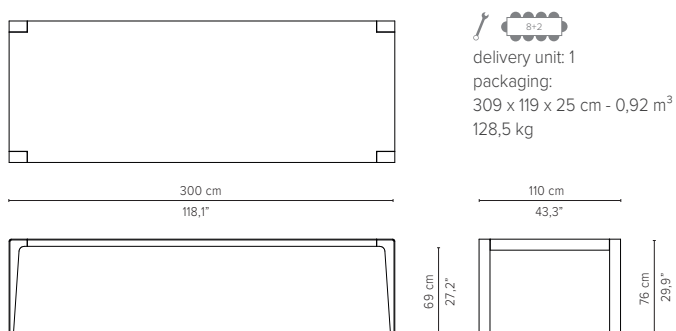

### 07410-xx Sidechair

delivery unit: 4  
 packaging:  
 77 x 54 x 103 cm - 0,04 m<sup>3</sup>  
 39,2 kg  
 Seat cushion: C07434  
 Seat + back: C07418

### 07412-xx Adjustable Easy chair

delivery unit: 1  
 packaging:  
 97 x 65 x 82 cm - 0,52 m<sup>3</sup>  
 21,9 kg  
 Cushion: C07412  
 Adjustable into 2 positions

### 07490-xx Footrest

delivery unit: 1  
 packaging:  
 54 x 47 x 34 cm - 0,09 m<sup>3</sup>  
 6,9 kg  
 Cushion: C07490

\* Appearances, measurements and weights may slightly differ from reality.

### 07454-xx Dining table 300x110cm

\* Appearances, measurements and weights may slightly differ from reality.