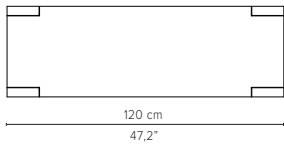

07436-xx Bench 120cm

delivery unit: 1
packaging:
124 x 44 x 14 cm - 0,08 m³
17,2 kg
Seat cushion: C07434
(cushion 42x42cm)