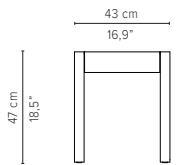

### 07410-xx Sidechair

delivery unit: 4  
 packaging:  
 77 x 54 x 103 cm - 0,04 m<sup>3</sup>  
 39,2 kg  
 Seat cushion: C07434  
 Seat + back: C07418

### 07418-xx Armchair

delivery unit: 4  
 packaging:  
 77 x 54 x 103 cm - 0,04 m<sup>3</sup>  
 41,9 kg  
 Seat cushion: C07434  
 Seat + back: C07418

### 07436-xx Bench 120cm

delivery unit: 1  
 packaging:  
 124 x 44 x 14 cm - 0,08 m<sup>3</sup>  
 17,2 kg  
 Seat cushion: C07434  
 (cushion 42x42cm)

### 07434-xx Bench 170cm

delivery unit: 1  
 packaging:  
 178 x 48 x 13 cm - 0,11 m<sup>3</sup>  
 23,3 kg  
 Seat cushion: C07434  
 (cushion 42x42cm)