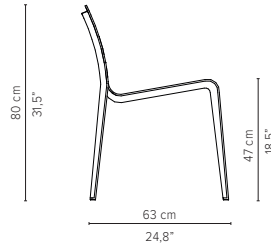

## TECHNICAL DRAWINGS

### 07410-xx Sidechair

delivery unit: 4  
 packaging:  
 77 x 54 x 103 cm - 0,04 m<sup>3</sup>  
 39,2 kg  
 Seat cushion: C07434  
 Seat + back: C07418

### 07418-xx Armchair

delivery unit: 4  
 packaging:  
 77 x 54 x 103 cm - 0,04 m<sup>3</sup>  
 41,9 kg  
 Seat cushion: C07434  
 Seat + back: C07418

### 07490-xx Footrest

delivery unit: 1  
 packaging:  
 54 x 47 x 34 cm - 0,09 m<sup>3</sup>  
 6,9 kg  
 Cushion: C07490

\* Appearances, measurements and weights may slightly differ from reality.