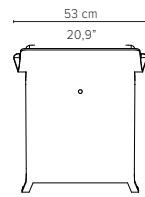

## TECHNICAL DRAWINGS

### 07410-xx Sidechair

delivery unit: 4  
 packaging:  
 77 x 54 x 103 cm - 0,04 m<sup>3</sup>  
 39,2 kg  
 Seat cushion: C07434  
 Seat + back: C07418

### 07418-xx Armchair

delivery unit: 4  
 packaging:  
 77 x 54 x 103 cm - 0,04 m<sup>3</sup>  
 41,9 kg  
 Seat cushion: C07434  
 Seat + back: C07418

### 07490-xx Footrest

delivery unit: 1  
 packaging:  
 54 x 47 x 34 cm - 0,09 m<sup>3</sup>  
 6,9 kg  
 Cushion: C07490

\* Appearances, measurements and weights may slightly differ from reality.