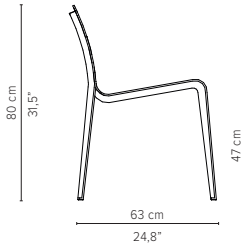

### 07410-xx Sidechair

delivery unit: 4  
 packaging:  
 77 x 54 x 103 cm - 0,04 m<sup>3</sup>  
 39,2 kg  
 Seat cushion: C07434  
 Seat + back: C07418

### 07418-xx Armchair

delivery unit: 4  
 packaging:  
 77 x 54 x 103 cm - 0,04 m<sup>3</sup>  
 41,9 kg  
 Seat cushion: C07434  
 Seat + back: C07418

### 07412-xx Adjustable Easy chair

delivery unit: 1  
 packaging:  
 97 x 65 x 82 cm - 0,52 m<sup>3</sup>  
 21,9 kg  
 Cushion: C07412  
 Adjustable into 2 positions

### 07490-xx Footrest

delivery unit: 1  
 packaging:  
 54 x 47 x 34 cm - 0,09 m<sup>3</sup>  
 6,9 kg  
 Cushion: C07490

\* Appearances, measurements and weights may slightly differ from reality.