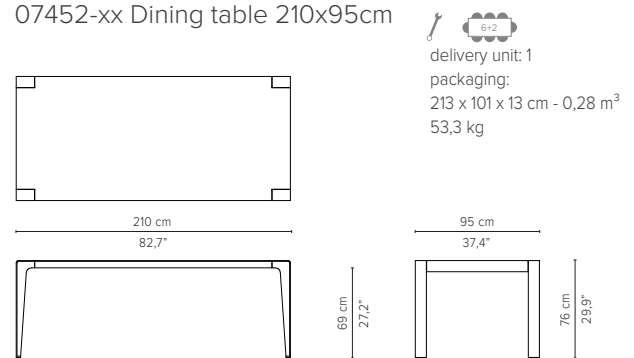

07452-xx Dining table 210x95cm