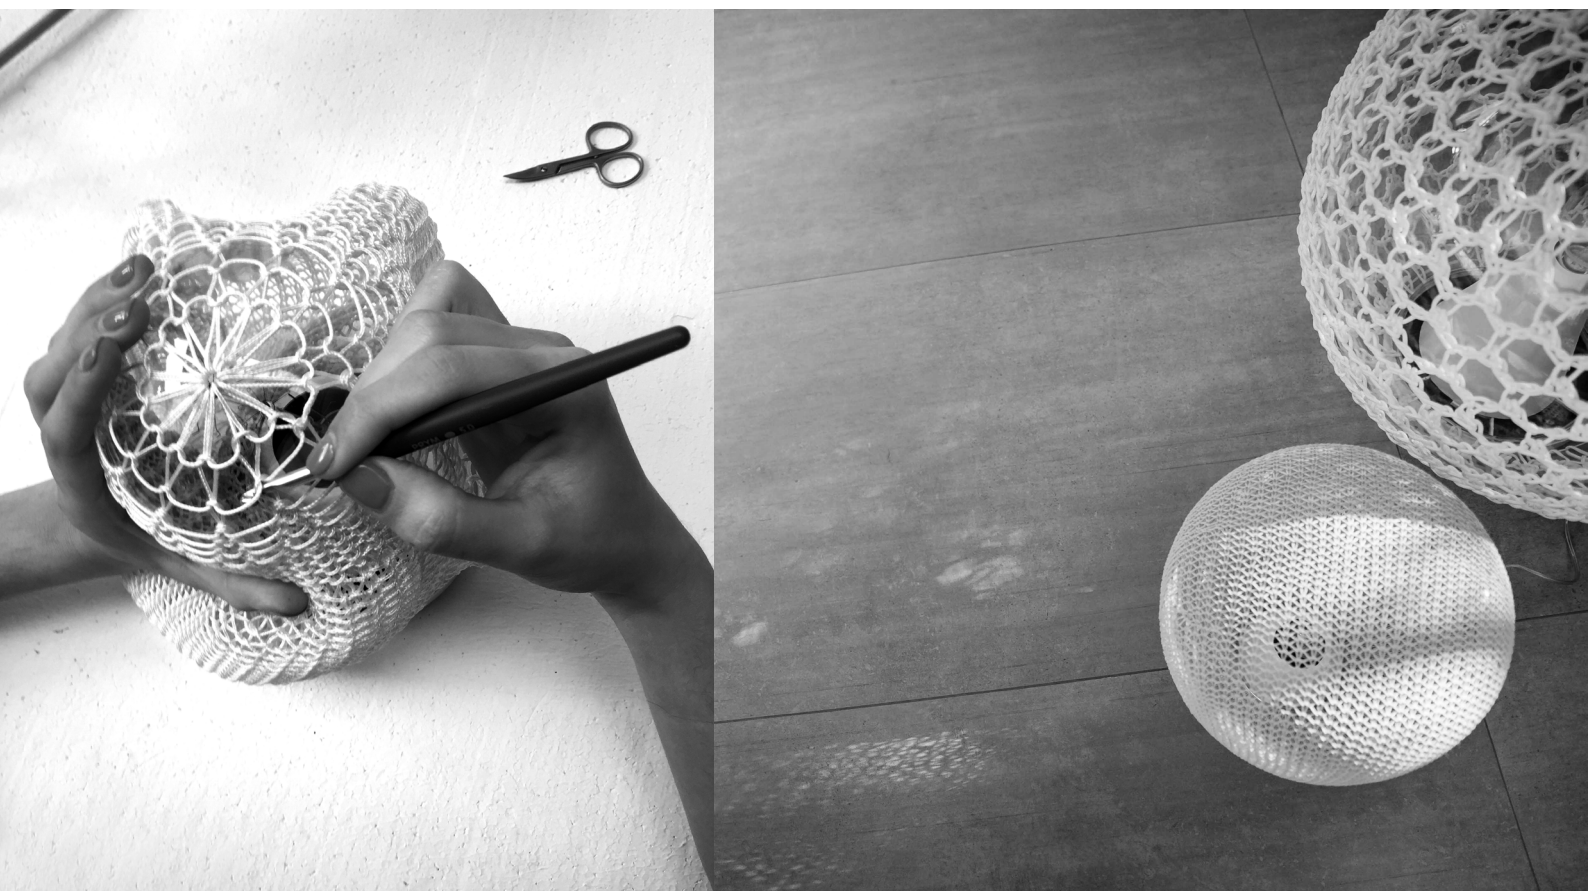

MONSIEUR TRICOT

ILIA ECKARDT

DESCRIPTION

Monsieur Tricot is a collection of distinctive knitted and hand crocheted outdoor lighting. The hanging and standing lamps, designed by Belgian designer Ilia Eckardt, merge traditional techniques with high-performance materials and modern technology. Ilia grew up immersed in the Belgian fashion scene, his mother Hilde Frunt working for Belgian fashion designers like Raf Simons and Dries Van Noten. Fascinated by their world, he designed his own lighting collection with weatherproof cord in different shapes, dimensions, patterns and colours. The lights give a warm glow and cast beautiful shadows. Thanks to a user friendly app, the battery functioning standing lamps can easily be operated, grouping lamps and adding timer functions.

MATERIALS

- Sphere: PMMA thermoplastic
- Cover: weather resistant polypropylene, knitted or hand crocheted
- Base/top: powdercoated stainless steel

CERTIFICATES

- CE approved
- IP65 (for light source only)

COLOURS