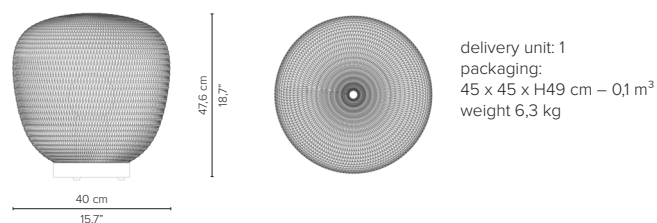

## TECHNICAL DRAWINGS

080230S-xx Madame Latoque Ø30cm

080240S-xx Madame Latoque Ø40cm

080330S-xx Madame Cachet Ø30cm

080340S-xx Madame Cachet Ø40cm

080350S-xx Madame Cachet Ø50cm

\* Appearances, measurements and weights may slightly differ from reality.