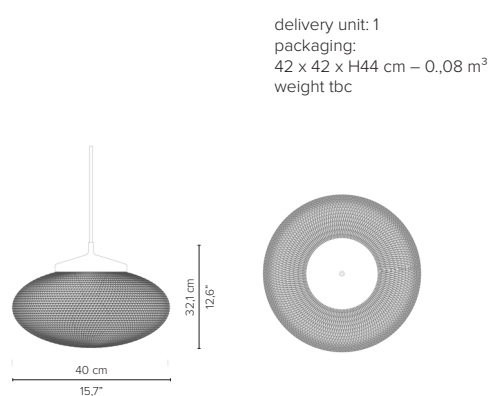

## TECHNICAL DRAWINGS

080230H-xx Madame Latoque Ø30cm

080240H-xx Madame Latoque Ø40cm

080330H-xx Madame Cachet Ø30cm

080340H-xx Madame Cachet Ø40cm

080350H-xx Madame Cachet Ø50cm

080440H-xx Monsieur Ellipse Ø40cm

\* Appearances, measurements and weights may slightly differ from reality.