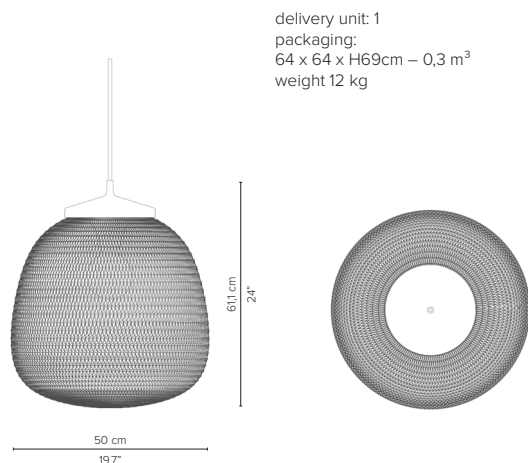

## TECHNICAL DRAWINGS

080230H-xx Madame Latoque Ø30cm

080240H-xx Madame Latoque Ø40cm

080330H-xx Madame Cachet Ø30cm

080340H-xx Madame Cachet Ø40cm

080350H-xx Madame Cachet Ø50cm

080440H-xx Monsieur Ellipse Ø40cm

\* Appearances, measurements and weights may slightly differ from reality.