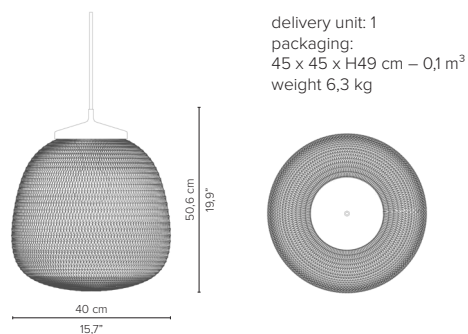

## TECHNICAL DRAWINGS

080230H-xx Madame Latoque Ø30cm

080240H-xx Madame Latoque Ø40cm

080330H-xx Madame Cachet Ø30cm

080340H-xx Madame Cachet Ø40cm

080350H-xx Madame Cachet Ø50cm

080440H-xx Monsieur Ellipse Ø40cm

\* Appearances, measurements and weights may slightly differ from reality.