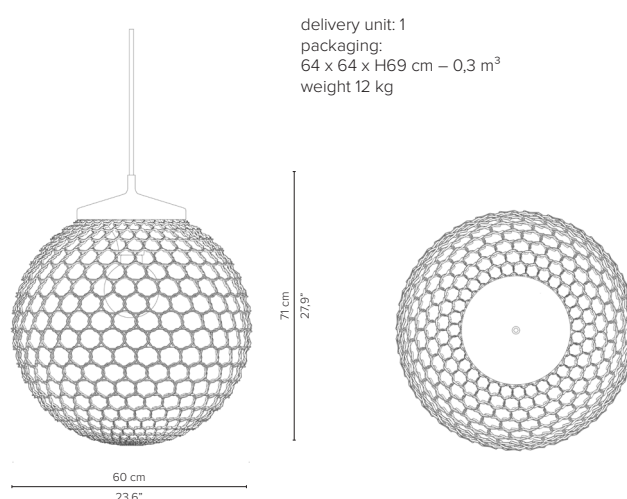

080160H-xx Monsieur Lebonnet Ø60cm