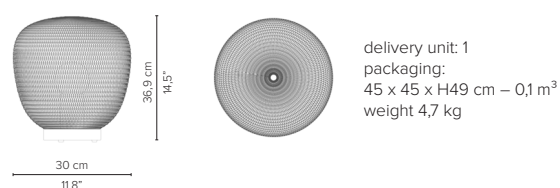

## TECHNICAL DRAWINGS

080230S-xx Madame Latoque Ø30cm

080240S-xx Madame Latoque Ø40cm

080330S-xx Madame Cachet Ø30cm

080340S-xx Madame Cachet Ø40cm

080350S-xx Madame Cachet Ø50cm

\* Appearances, measurements and weights may slightly differ from reality.