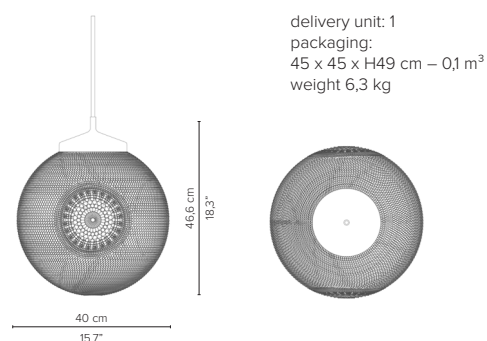

080130H-xx Monsieur Lebonnet Ø30cm

080160H-xx Monsieur Lebonnet Ø60cm

080140H-xx Monsieur Lebonnet Ø40cm

\* Appearances, measurements and weights may slightly differ from reality.

## TECHNICAL DRAWINGS

080230H-xx Madame Latoque Ø30cm

080240H-xx Madame Latoque Ø40cm

080330H-xx Madame Cachet Ø30cm

080340H-xx Madame Cachet Ø40cm

080350H-xx Madame Cachet Ø50cm

080440H-xx Monsieur Ellipse Ø40cm