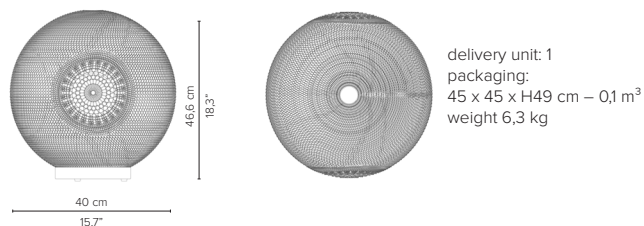

080240S-xx Madame Latoque Ø40cm