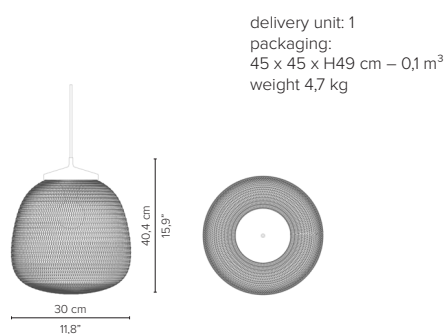

## TECHNICAL DRAWINGS

080230H-xx Madame Latoque Ø30cm

080240H-xx Madame Latoque Ø40cm

080330H-xx Madame Cachet Ø30cm

080340H-xx Madame Cachet Ø40cm

080350H-xx Madame Cachet Ø50cm

080440H-xx Monsieur Ellipse Ø40cm

\* Appearances, measurements and weights may slightly differ from reality.