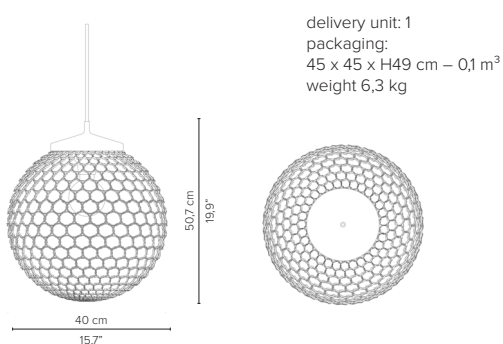

080130H-xx Monsieur Lebonnet Ø30cm

080160H-xx Monsieur Lebonnet Ø60cm

080140H-xx Monsieur Lebonnet Ø40cm

\* Appearances, measurements and weights may slightly differ from reality.