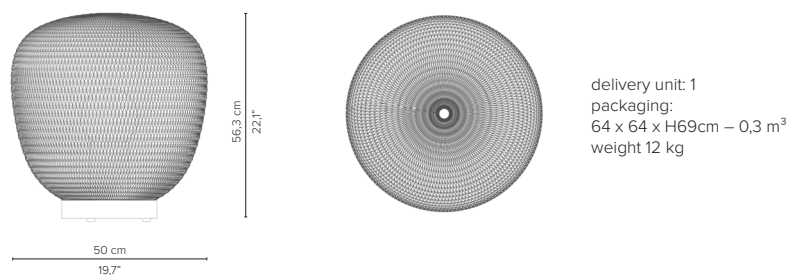

## TECHNICAL DRAWINGS

080230S-xx Madame Latoque Ø30cm

080240S-xx Madame Latoque Ø40cm

080330S-xx Madame Cachet Ø30cm

080340S-xx Madame Cachet Ø40cm

080350S-xx Madame Cachet Ø50cm

\* Appearances, measurements and weights may slightly differ from reality.