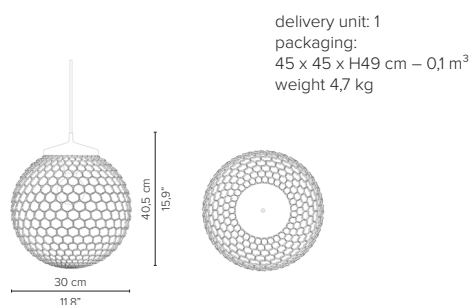

MONSIEUR TRICOT

TECHNICAL DRAWINGS

HANGING LAMPS

Light source	Dimmable LED filament bulb included
Colour temperature	2.200K
Socket	E27
Voltage	100-240V
Wattage	3,5W
Average lifetime	200.000 hrs
Cycles on/off	100.000
Lumen flux	200 Lumen
Colour rendering index	Ra. 90
Energy class	A+
Battery	no
Installing	5 meter cable, strain relief and wire connector clamps included
Control	Have a local professional install a switch. Switches cannot be purchased from Tribù
Dimmable	Yes

080130H-xx Monsieur Lebonnet Ø30cm