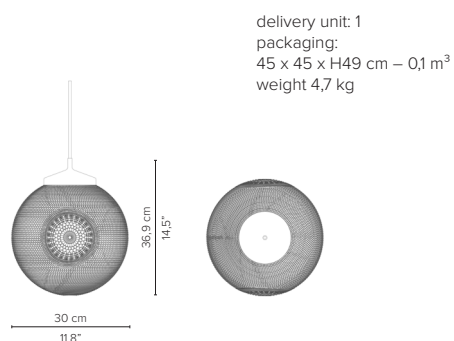

080130H-xx Monsieur Lebonnet Ø30cm

080160H-xx Monsieur Lebonnet Ø60cm

080140H-xx Monsieur Lebonnet Ø40cm

\* Appearances, measurements and weights may slightly differ from reality.

## TECHNICAL DRAWINGS

080230H-xx Madame Latoque Ø30cm

080240H-xx Madame Latoque Ø40cm

080330H-xx Madame Cachet Ø30cm

080340H-xx Madame Cachet Ø40cm

080350H-xx Madame Cachet Ø50cm

080440H-xx Monsieur Ellipse Ø40cm