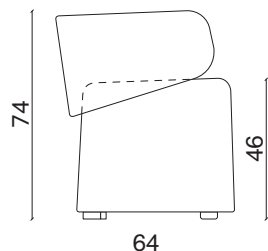

Poltrona ORIGIN / ORIGIN armchair

design by Makoto Kawamoto

NOVAMOBILI

misure L x H x P cm /
dimensions W x H x D cm

63 x 74 x 64

kg. 14,6

Poltrona non sfoderabile. /
Armchair non-removable upholstery.

Vista laterale /
Side view

Vista frontale /
Front view

Vista in pianta /
Plan view