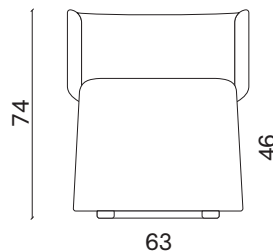

Poltrona ORIGIN / ORIGIN armchair

design by Makoto Kawamoto

NOVAMOBILI

misure L x H x P cm /
dimensions W x H x D cm

63 x 74 x 64

kg. 14,6

Poltrona non sfoderabile. /
Armchair non-removable upholstery.

Vista laterale /
Side view

Vista frontale /
Front view

Vista in pianta /
Plan view