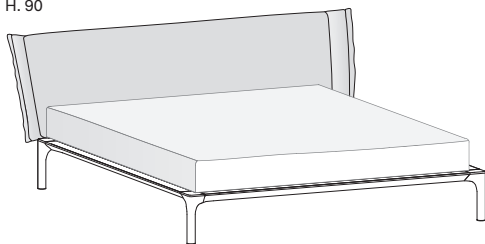

Letto PARK / PARK bed

design by Studio Gherardi

NOVAMOBILI

H. 90

misure L x H x P cm /
dimensions W x H x D cm

205 x 90 x 222

kg. 59

225 x 90 x 222

kg. 60,8