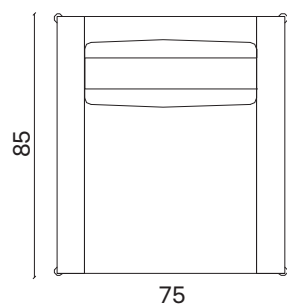

Poltrona REEF / REEF armchair

design by Novamobili studio

NOVAMOBILI

misure L x H x P cm /
dimensions W x H x D cm

75 x 82 x 85

kg. 42,4

Poltrona con rivestimento
completamente sfoderabile in tessuto,
ecopelle e pelle.

*Armchair with fully removable fabric,
imitation leather or leather covers.*

Vista laterale /
Side view

Vista frontale /
Front view

Vista in pianta /
Plan view

Staffa in finitura black nichel lucido /
Bracket in black polished nickel finish