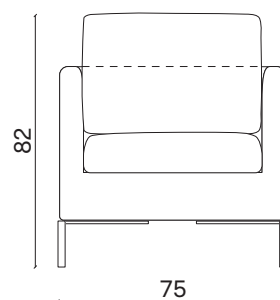

Poltrona REEF / REEF armchair

design by Novamobili studio

NOVAMOBILI

misure L x H x P cm /
dimensions W x H x D cm

75 x 82 x 85

kg. 42,4

Poltrona con rivestimento
completamente sfoderabile in tessuto,
ecopelle e pelle.

*Armchair with fully removable fabric,
imitation leather or leather covers.*

Vista laterale /
Side view

Vista frontale /
Front view

Vista in pianta /
Plan view

Staffa in finitura black nichel lucido /
Bracket in black polished nickel finish