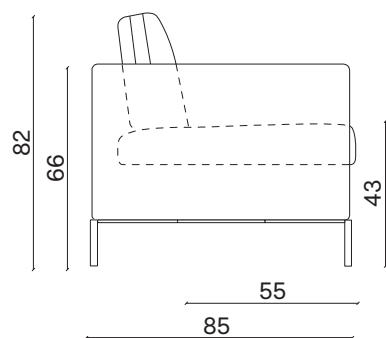

Poltrona REEF / REEF armchair

design by Novamobili studio

NOVAMOBILI

misure L x H x P cm /
dimensions W x H x D cm

75 x 82 x 85

kg. 42,4

Poltrona con rivestimento
completamente sfoderabile in tessuto,
ecopelle e pelle.

*Armchair with fully removable fabric,
imitation leather or leather covers.*

Vista laterale /
Side view

Vista frontale /
Front view

Vista in pianta /
Plan view

Staffa in finitura black nichel lucido /
Bracket in black polished nickel finish