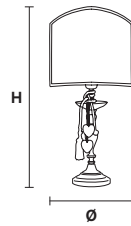

VE 1002

Table lamp

MASIERO

Design by: m_p studio

VE 1002 TL1

CE

Base in fusione d'ottone dorata.

Gold plated solid brass base.

.....
Ø 25 cm / 9.84"
H 55 cm / 21.65"
.....

⦿ 1×E27×60 W max
(not included)

G03
Shiny gold